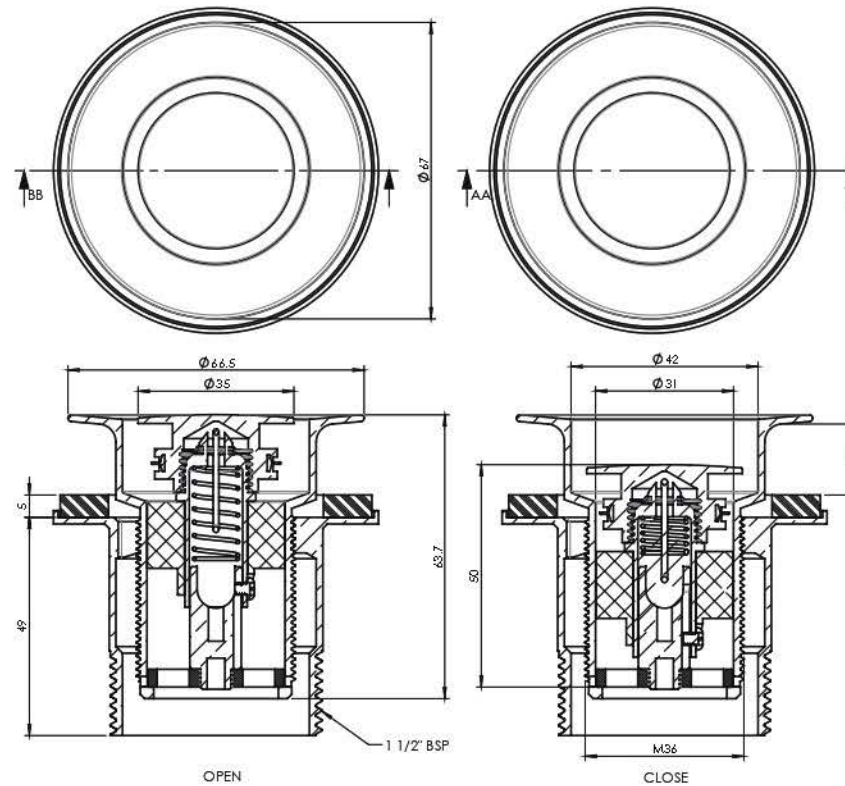

BATH POP DOWN[®] WITH OVERFLOW 40mm

PLUG & WASTES

- ✓ Suits bath thickness of 16 ~ 40mm
- ✓ Threaded extender (p/n 29356) available for baths thicker than 40mm

CODE	OUTLET SIZE	FINISH	CTN QTY
21812.01	40mm	Chrome	36