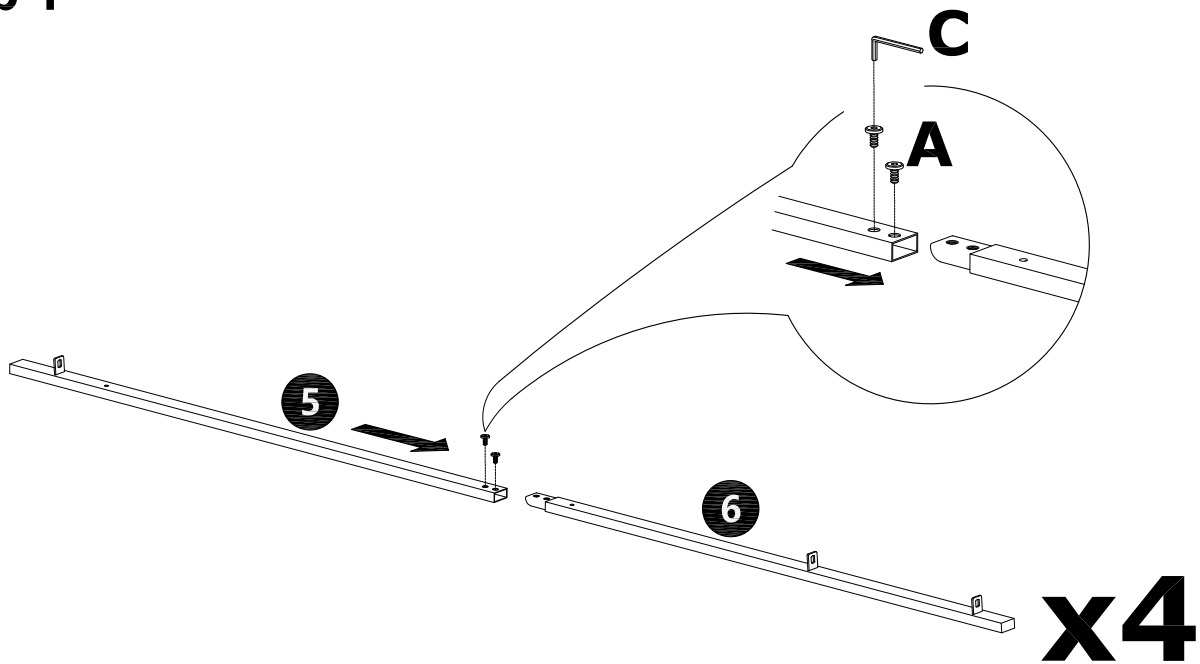

## PART LIST

<p><b>1</b></p>  <p>16.93"x16.93"</p>	<p><b>2</b></p>  <p>15.55"x15.55"</p>		
<p>1 PC</p>	<p>1 PC</p>		
<p><b>3</b></p> 	<p><b>4</b></p> 	<p><b>5</b></p> 	<p><b>6</b></p> 
<p>1 PC</p>	<p>1 PC</p>	<p>4 PCS</p>	<p>4 PCS</p>
<p><b>7</b></p> 	<p><b>8</b></p> 	<p><b>9</b></p> 	
<p>1 PC</p>	<p>1 PC</p>	<p>8 PCS</p>	

## HARDWARE LIST

<p><b>A</b></p>  <p>M6x12mm</p>	 <p>M6x25mm</p>	 <p>ALLEN KEY</p>
<p>44 PCS</p>	<p>4 PCS</p>	<p>1 PC</p>

**NOTED:**

1. Do not fully tighten all bolts until all parts are in place. Failure to follow these instructions may cause the bolt to misalign during assembly.
2. To prevent injury and property damaged from unexpected tipping of furniture, we highly recommend installation of the anti-tip kit included with this product.

**Step 1**

A x 8PCS

**Step 2**

A x 2PCS  
B x 2PCS