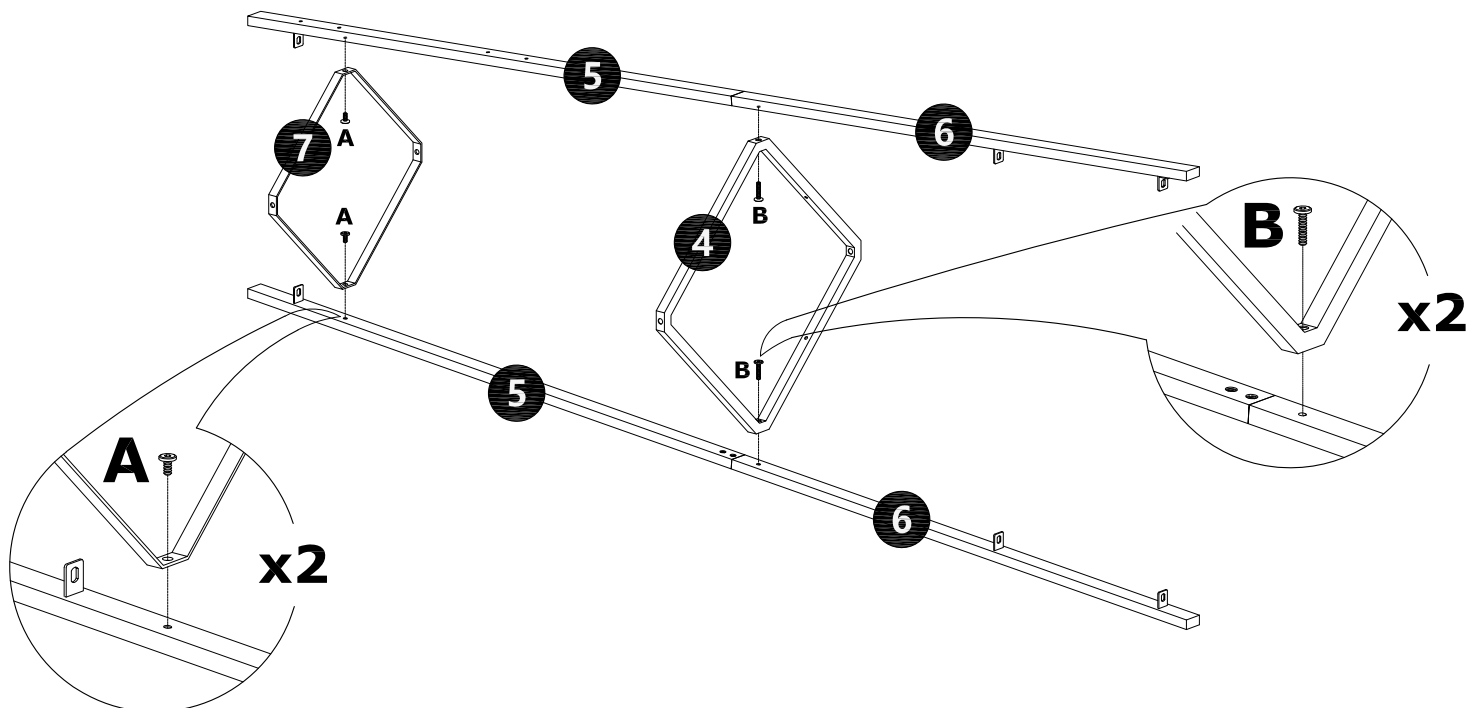

## PART LIST

<p><b>1</b></p>  <p>16.93"x16.93"</p>	<p><b>2</b></p>  <p>15.55"x15.55"</p>		
<p>1 PC</p>	<p>1 PC</p>		
<p><b>3</b></p> 	<p><b>4</b></p> 	<p><b>5</b></p> 	<p><b>6</b></p> 
<p>1 PC</p>	<p>1 PC</p>	<p>4 PCS</p>	<p>4 PCS</p>
<p><b>7</b></p> 	<p><b>8</b></p> 	<p><b>9</b></p> 	
<p>1 PC</p>	<p>1 PC</p>	<p>8 PCS</p>	

## HARDWARE LIST

<p><b>A</b></p>  <p>M6x12mm</p>	 <p>M6x25mm</p>	 <p>ALLEN KEY</p>
<p>44 PCS</p>	<p>4 PCS</p>	<p>1 PC</p>

**NOTED:**

1. Do not fully tighten all bolts until all parts are in place. Failure to follow these instructions may cause the bolt to misalign during assembly.
2. To prevent injury and property damaged from unexpected tipping of furniture, we highly recommend installation of the anti-tip kit included with this product.

**Step 1**

A x 8PCS

**Step 2**

A x 2PCS  
B x 2PCS