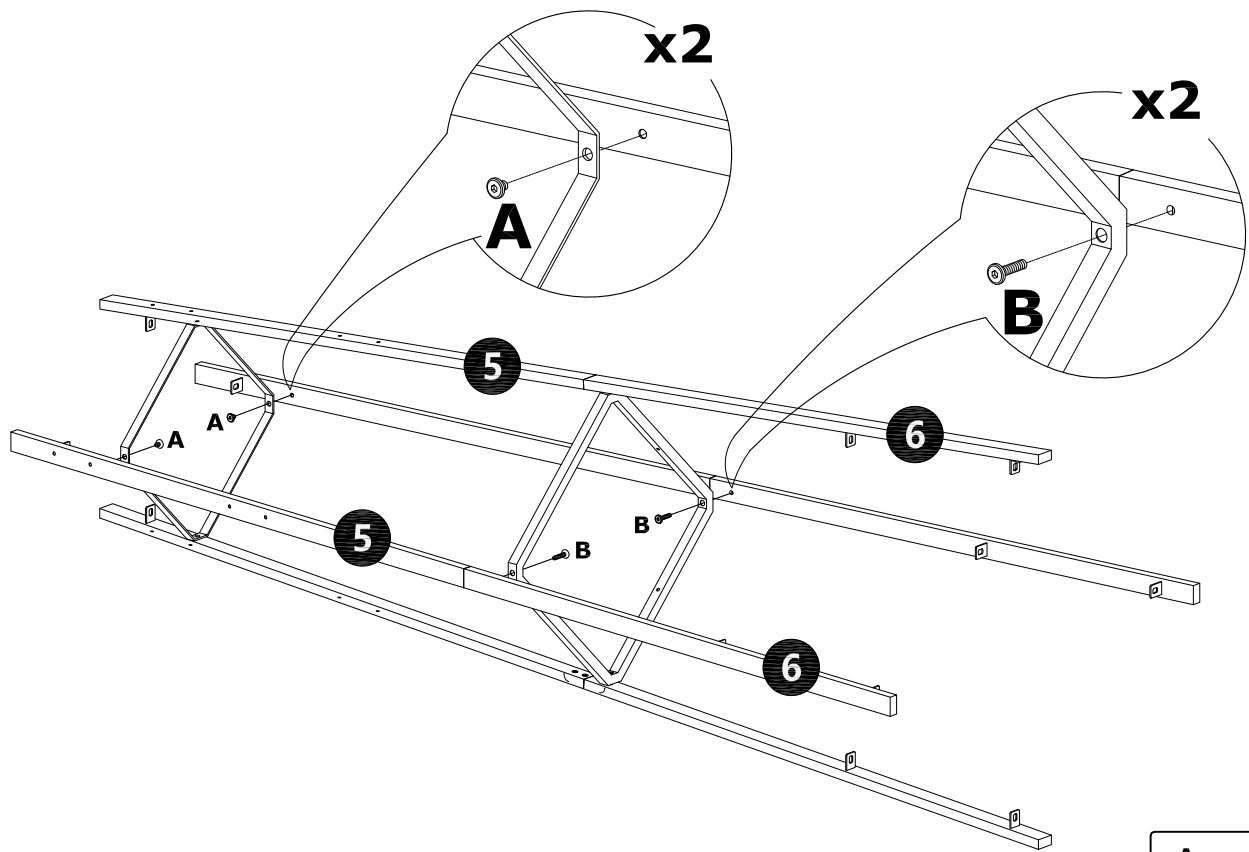

## PART LIST

<p><b>1</b></p>  <p>16.93"x16.93"</p>	<p><b>2</b></p>  <p>15.55"x15.55"</p>		
<p>1 PC</p>	<p>1 PC</p>		
<p><b>3</b></p> 	<p><b>4</b></p> 	<p><b>5</b></p> 	<p><b>6</b></p> 
<p>1 PC</p>	<p>1 PC</p>	<p>4 PCS</p>	<p>4 PCS</p>
<p><b>7</b></p> 	<p><b>8</b></p> 	<p><b>9</b></p> 	
<p>1 PC</p>	<p>1 PC</p>	<p>8 PCS</p>	

## HARDWARE LIST

<p><b>A</b></p>  <p>M6x12mm</p>	 <p>M6x25mm</p>	 <p>ALLEN KEY</p>
<p>44 PCS</p>	<p>4 PCS</p>	<p>1 PC</p>

**NOTED:**

1. Do not fully tighten all bolts until all parts are in place. Failure to follow these instructions may cause the bolt to misalign during assembly.
2. To prevent injury and property damaged from unexpected tipping of furniture, we highly recommend installation of the anti-tip kit included with this product.

**Step 1**

A x 8PCS

**Step 2**

A x 2PCS  
B x 2PCS

# Step 3

A x 2PCS

B x 2PCS