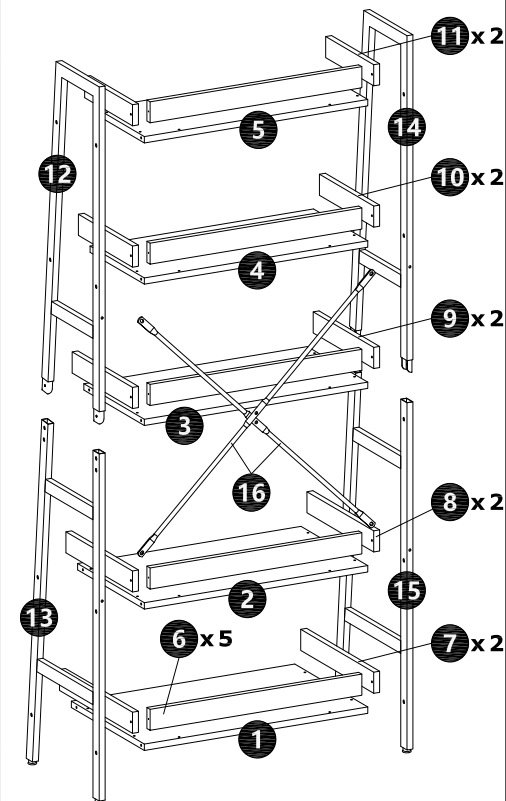

Assembly Instruction

5 Tier Ladder Shelf-Brown

Customer Service Before Return:

If part is missing or damaged, or you need help with assembly,
please do not hesitate to contact us.

Before Assembly

IMPORTANT NOTE:

PART LIST

1  22.44"×13.78"	2  22.44"×12.6"59"	3  22.44"×11.42"	4  22.44"×10.24"	5  22.44"×9.06"	6  21.26"×1.97"	7  13.78"×1.97"	
1 PC	1 PC	1 PC	1 PC	1 PC	5 PCS	2 PCS	
8  12.6"×1.97"	10  10.24"×1.97"	12 		13 		14 	
2 PCS	2 PCS	1 PC		1 PC		1 PC	
9  11.42"×1.97"	11  9.06"×1.97"	15 		16 		1 PC	
2 PCS	2 PCS	1 PC		1 PC		2 PCS	

HARDWARE LIST

A 	B 	C 	D 	E 	F 	G 	H 	I 
M6x10mm	M6x20mm	M7x38mm	M6	4.0x35mm	5.0x30mm	Ø6x30mm	ALLEN KEY	
8 PCS	1 PC	20 PCS	1 PC	40 PCS	2 PCS	2 PCS	2 PCS	1 PC

NOTED:

1. Do not fully tighten all bolts until all parts are in place. Failure to follow these instructions may cause the bolt to misalign during assembly.
2. To prevent injury and property damaged from unexpected tipping of furniture, we highly recommend installation of the anti-tip kit included with this product.

Step 1

A x 4PCS

Step 2

E x 40PCS

Step 3

C x 20PCS

Step 4

A x 4PCS