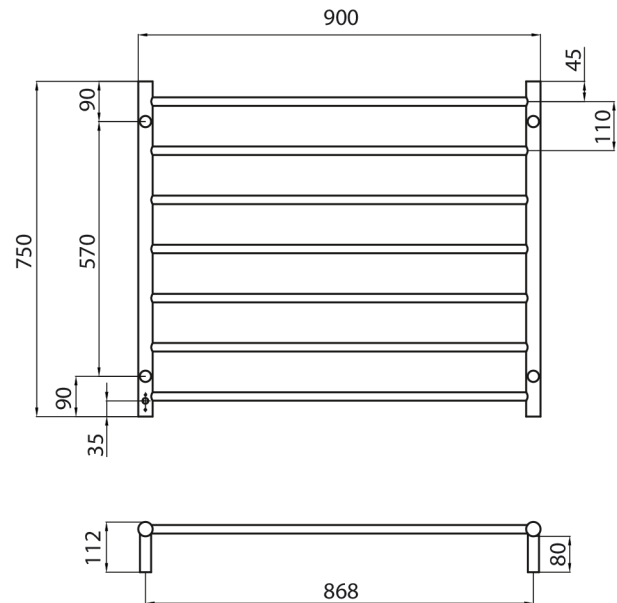

# RTR08 – Standard 240V model

MIRROR POLISHED AND BRUSHED SATIN MANUFACTURED FROM 304 GRADE STAINLESS STEEL  
 COLOURED FINISHES MANUFACTURED FROM 201 GRADE STAINLESS STEEL  
 IP55 RATED (COLOURED FINISHES ARE IP54 RATED)  
 ALL TOWEL RAILS AVAILABLE WITH EITHER BOTTOM LEFT OR RIGHT OUTPUT  
 ALL STANDARD RAILS ARE DUAL PURPOSE, OFFERING A PLUG AS STANDARD, BUT PACK CONTAINS A HARD WIRING KIT  
 CAN BE MOUNTED UPSIDE DOWN  
 10 YEAR WARRANTY FOR CONSTRUCTION / HEATING ELEMENT  
 COATING ON COLOURED RAILS ARE COVERED BY A 2 YEAR WARRANTY

FEATURES	CODE	SIZE (MM)	FINISH	
<ul style="list-style-type: none"> <li>• Round bar / Height 750mm / 7 evenly spaced bars / 125W (Black rail 130W)</li> <li>• Standard model is 240V / IP55 rated</li> <li>• Vertical bars 32mm diameter</li> <li>• Horizontal bars 19mm diameter</li> <li>• 112mm from wall</li> <li>• Cable length: 1.4m, plug included</li> <li>• To see our range of low voltage (12V) models please refer to our website for the complete range: <a href="http://radiantheating.com.au">radiantheating.com.au</a></li> </ul>	RTR08LEFT	900x750	Polished	
	RTR08RIGHT	900x750	Polished	
	BRU-RTR08LEFT	900x750	Brushed Satin	
	BRU-RTR08RIGHT	900x750	Brushed Satin	
	BRTR08LEFT	900x750	Matt Black	
	BRTR08RIGHT	900x750	Matt Black	