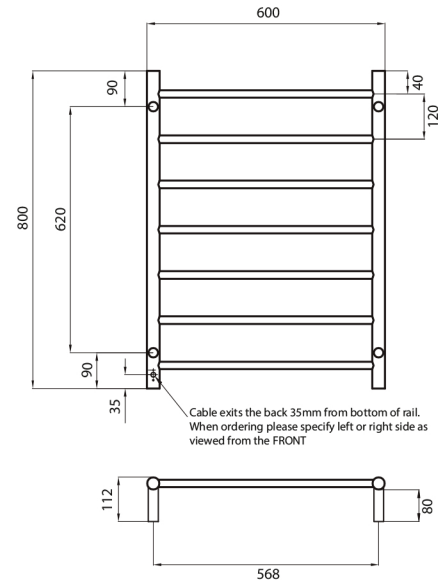

RTR01 – Standard 240V model

MIRROR POLISHED AND BRUSHED SATIN
 MANUFACTURED FROM 304 GRADE STAINLESS STEEL
 COLOURED FINISHES MANUFACTURED FROM 201
 GRADE STAINLESS STEEL
 IP55 RATED (COLOURED FINISHES ARE IP54 RATED)
 ALL TOWEL RAILS AVAILABLE WITH EITHER BOTTOM
 LEFT OR RIGHT OUTPUT
 ALL STANDARD RAILS ARE DUAL PURPOSE, OFFERING
 A PLUG AS STANDARD, BUT PACK CONTAINS A HARD
 WIRING KIT
 CAN BE MOUNTED UPSIDE DOWN
 10 YEAR WARRANTY FOR CONSTRUCTION / HEATING
 ELEMENT
 COATING ON COLOURED RAILS ARE COVERED BY A
 2 YEAR WARRANTY

FEATURES

- Round bar / Height 800mm / 7 evenly spaced bars / 85W (Black rail 110W)
- Standard model is 240V / IP55 rated
- Vertical bars 32mm diameter
- Horizontal bars 19mm diameter
- 112mm from wall
- Cable length: 1.4m, plug included

CODE

SIZE (MM) FINISH

RTR01LEFT	600x800	Polished	
RTR01RIGHT	600x800	Polished	
BRU-RTR01LEFT	600x800	Brushed Satin	
BRU-RTR01RIGHT	600x800	Brushed Satin	
BRTR01LEFT	600x800	Matt Black	
BRTR01RIGHT	600x800	Matt Black	
GMG-RTR01LEFT	600x800	Gun Metal Grey	
GMG-RTR01RIGHT	600x800	Gun Metal Grey	
GLD-RTR01LEFT	600x800	Brushed Gold	
GLD-RTR01RIGHT	600x800	Brushed Gold	
BN-RTR01LEFT	600x800	Brushed Nickel	
BN-RTR01RIGHT	600x800	Brushed Nickel	
LG-RTR01LEFT	600x800	Light Gold	
LG-RTR01RIGHT	600x800	Light Gold	
CH-RTR01LEFT	600x800	Champagne	
CH-RTR01RIGHT	600x800	Champagne	
ORB-RTR01LEFT	600x800	Oil Rubbed Bronze	
ORB-RTR01RIGHT	600x800	Oil Rubbed Bronze	