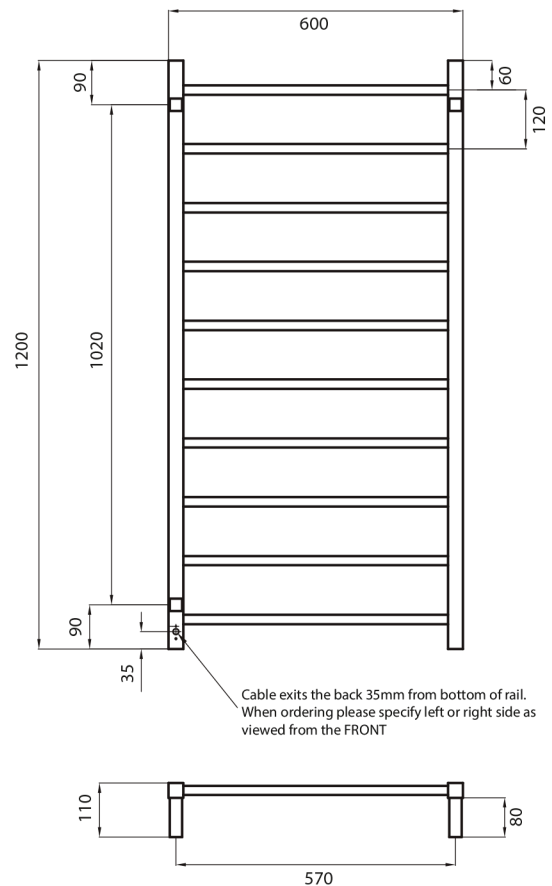

# STR02 – Standard 240V model

MANUFACTURED FROM 304 GRADE STAINLESS STEEL  
 IP55 RATED  
 ALL TOWEL RAILS AVAILABLE WITH EITHER BOTTOM LEFT OR RIGHT OUTPUT  
 ALL STANDARD RAILS ARE DUAL PURPOSE, OFFERING A PLUG AS STANDARD, BUT PACK CONTAINS A HARD WIRING KIT  
 CAN BE MOUNTED UPSIDE DOWN  
 10 YEAR WARRANTY FOR CONSTRUCTION / HEATING ELEMENT  
 COATING ON COLOURED RAILS ARE COVERED BY A 2 YEAR WARRANTY

## FEATURES

- Square bar / Height 1200mm / 10 evenly spaced bars / 130W
- Standard model is 240V / IP55 rated
- Vertical bars 30mm x 30mm
- Horizontal bars 19mm x 19mm
- 110mm from wall
- Cable length: 1.4m, plug included
- To see our range of low voltage (12V) models please refer to our website for the complete range: [radiantheating.com.au](http://radiantheating.com.au)

## SIZE (MM) FINISH

STR02LEFT

600x1200 Polished

STR02RIGHT

600x1200 Polished