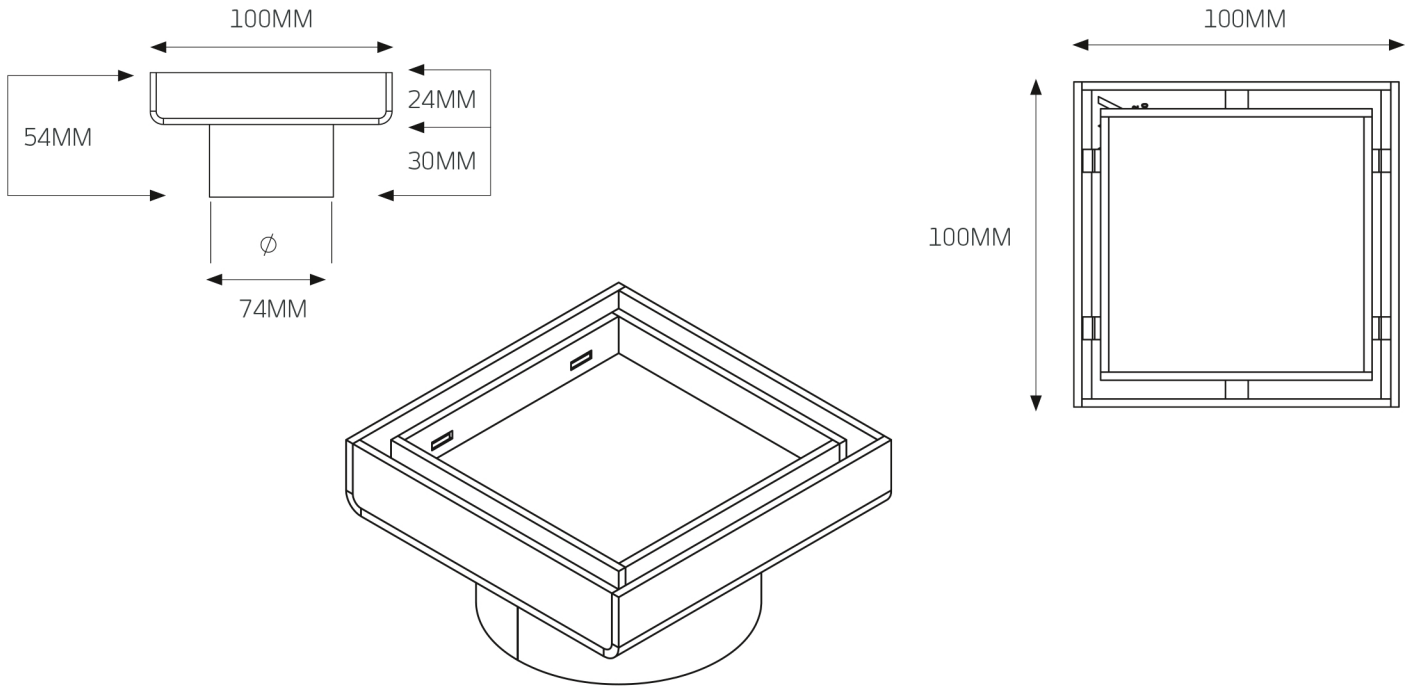

316-RGS-100-74 – 100 x 100 x 74mm

FEATURES	CODE	SIZE (MM)	COLOURS
<ul style="list-style-type: none"> • 316 Marine Grade Stainless Steel • Width: 100mm * • Length: 100mm * <p>100mm grates are not recommended to be used directly below unrestricted rain showers.</p>	316-RGS-100-74	100x100x74	Stainless Steel 
<ul style="list-style-type: none"> • Rolled edges to all exposed edges 	316-BLK-RGS-100-74	100x100x74	Matt Black 
<ul style="list-style-type: none"> • Matt Black grates are Teflon Coated 	316-GMG-RGS-100-74	100x100x74	Gun Metal Grey 
<ul style="list-style-type: none"> • All other colours are PVD coated 	316-GLD-RGS-100-74	100x100x74	Brushed Gold 
<ul style="list-style-type: none"> • 12mm deep insert can accommodate up to 10mm tile + adhesive 	316-BN-RGS-100-74	100x100x74	Brushed Nickel 
<ul style="list-style-type: none"> • Covered by a 7 year warranty * 	<p>Please note: Due to manufacturing constraints beyond our control, our coloured floor grates may have minor colour variances in different batches, so may be slightly different to the images and colour samples you may have seen.</p>		