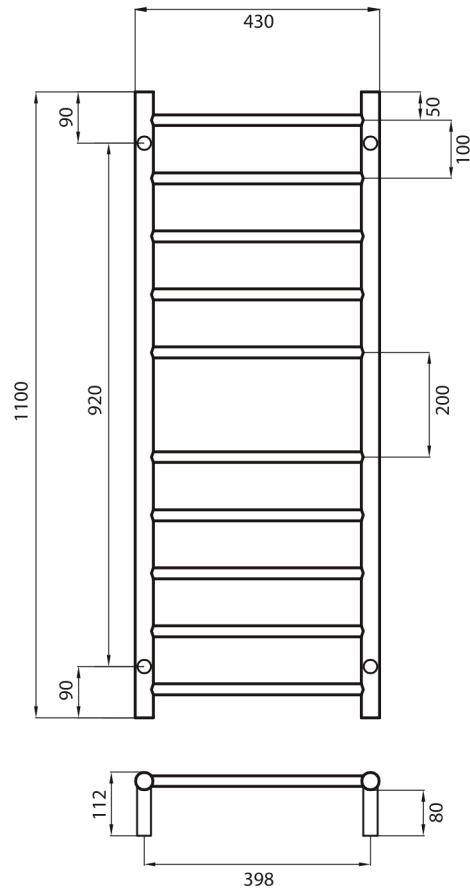

LTR430

MIRROR POLISHED AND BRUSHED SATIN
 MANUFACTURED FROM 304 GRADE
 STAINLESS STEEL
 COLOURED FINISHES MANUFACTURED
 FROM 201 GRADE STAINLESS STEEL
 10 YEAR WARRANTY FOR CONSTRUCTION /
 HEATING ELEMENT
 COATING ON COLOURED RAILS ARE
 COVERED BY A 2 YEAR WARRANTY

FEATURES

- Round bar / 10 bars with a central gap
- Vertical bars 32mm diameter
- Horizontal bars 19mm diameter
- 112mm from wall

Please note: Due to manufacturing constraints beyond our control, our coloured towel rails may have minor colour variances in different batches, so may be slightly different to the images and colour samples you may have seen.

CODE

SIZE (MM) FINISH

LTR430

430x1100 Polished

BLTR430

430x1100 Matt Black