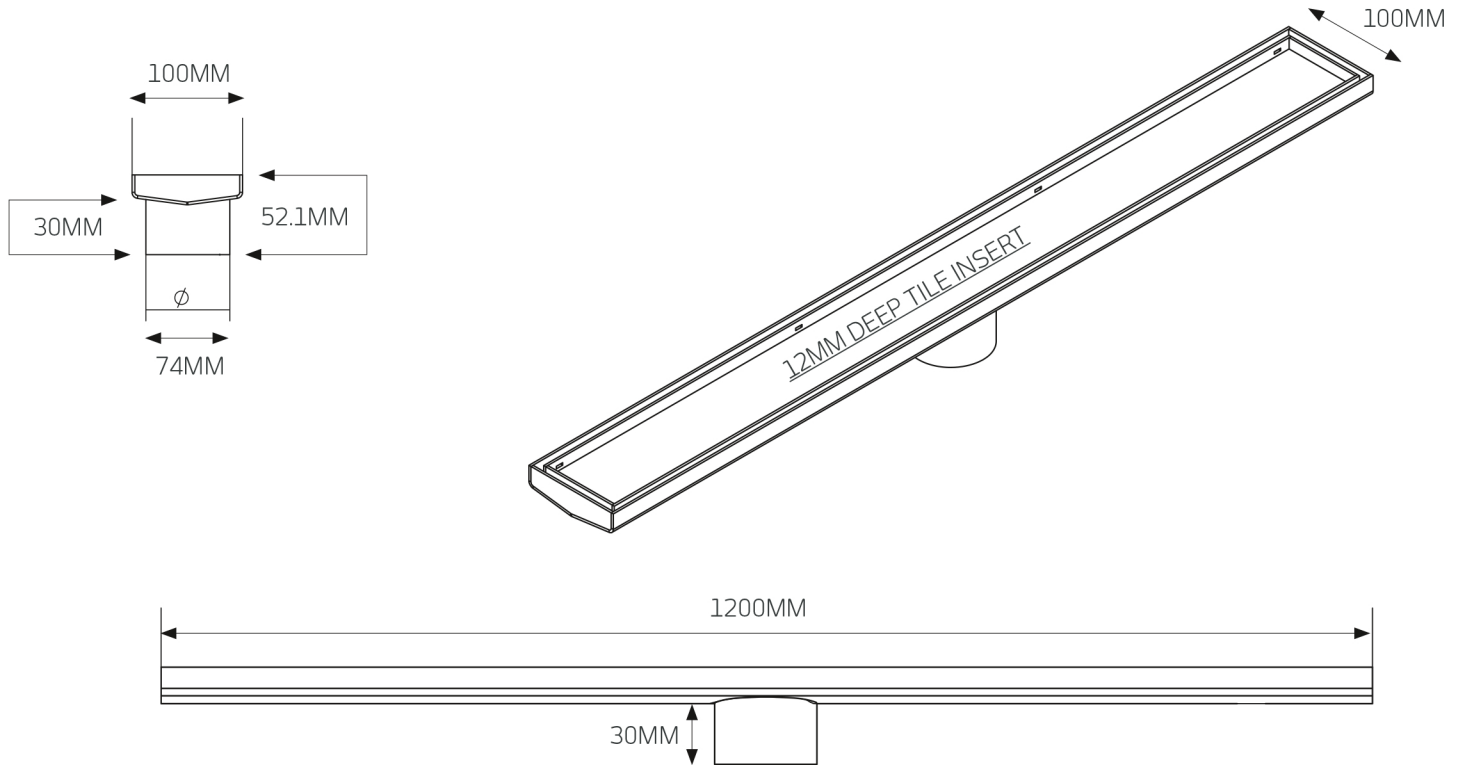

316-RGL-1200 – 1200 x 100 x 74mm

FEATURES	CODE	SIZE (MM)	COLOURS
<ul style="list-style-type: none"> • 316 Marine Grade Stainless Steel • Width: 100mm • Length: 1200mm • Rolled edges to all exposed edges • 12mm deep insert can accommodate up to 10mm tile + adhesive • With fixed central wastes • Covered by a 7 year warranty * 	316-RGL-1200-74	1200x100x74	Stainless Steel 