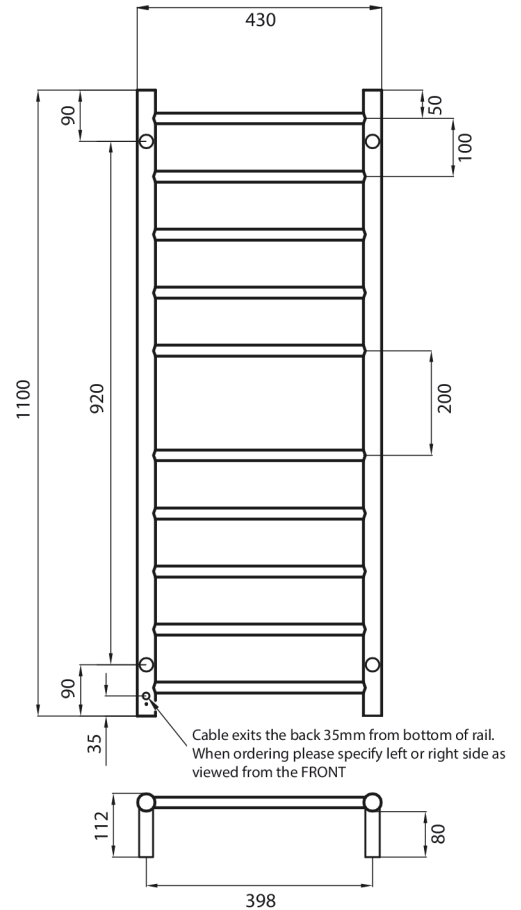

# RTR430 – Standard 240V model

MIRROR POLISHED AND BRUSHED SATIN  
MANUFACTURED FROM 304 GRADE  
STAINLESS STEEL

COLOURED FINISHES MANUFACTURED  
FROM 201 GRADE STAINLESS STEEL

IP55 RATED (COLOURED FINISHES ARE  
IP54 RATED)

## FEATURES

- Round bar / Height 1100mm / 10 bars with a central gap / 80W (Black rail 115W)
- Standard model is 240V / IP55 rated
- Vertical bars 32mm diameter
- Horizontal bars 19mm diameter
- 112mm from wall
- Cable length: 1.4m, plug included

## SIZE (MM)