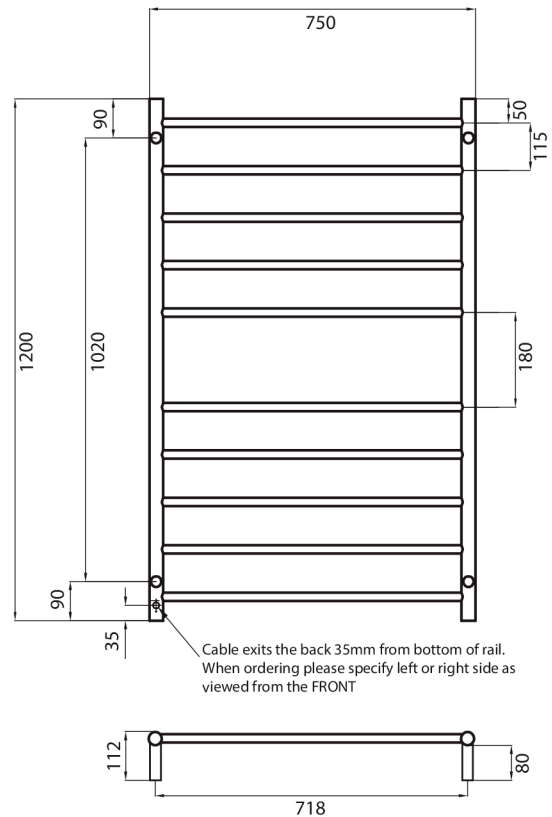

# RTR04 – Standard 240V model

MIRROR POLISHED AND BRUSHED SATIN MANUFACTURED FROM 304 GRADE STAINLESS STEEL  
 COLOURED FINISHES MANUFACTURED FROM 201 GRADE STAINLESS STEEL  
 IP55 RATED (COLOURED FINISHES ARE IP54 RATED)  
 ALL TOWEL RAILS AVAILABLE WITH EITHER BOTTOM LEFT OR RIGHT OUTPUT  
 ALL STANDARD RAILS ARE DUAL PURPOSE, OFFERING A PLUG AS STANDARD, BUT PACK CONTAINS A HARD WIRING KIT  
 CAN BE MOUNTED UPSIDE DOWN  
 10 YEAR WARRANTY FOR CONSTRUCTION / HEATING ELEMENT  
 COATING ON COLOURED RAILS ARE COVERED BY A 2 YEAR WARRANTY

FEATURES	CODE	SIZE (MM)	FINISH
• Round bar / Height 1200mm / 10 bars with a central gap / 130W (Black rail 200W)	RTR04LEFT	750x1200	Polished 
• Standard model is 240V / IP55 rated	RTR04RIGHT	750x1200	Polished 
• Vertical bars 32mm diameter	BRU-RTR04LEFT	750x1200	Brushed Satin 
• Horizontal bars 19mm diameter	BRU-RTR04RIGHT	750x1200	Brushed Satin 
• 112mm from wall	BRTR04LEFT	750x1200	Matt Black 
• Cable length: 1.4m, plug included	BRTR04RIGHT	750x1200	Matt Black 
• To see our range of low voltage (12V) models please refer to our website for the complete range: <a href="http://radiantheating.com.au">radiantheating.com.au</a>			