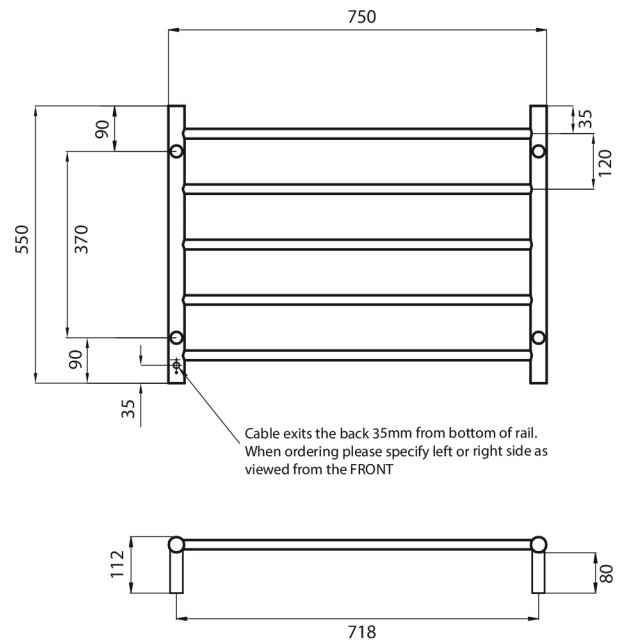

# RTR03 – Standard 240V model

MIRROR POLISHED AND BRUSHED SATIN  
MANUFACTURED FROM 304 GRADE  
STAINLESS STEEL

COLOURED FINISHES MANUFACTURED  
FROM 201 GRADE STAINLESS STEEL

IP55 RATED (COLOURED FINISHES ARE  
IP54 RATED)

## FEATURES

- Round bar / Height 550mm / 5 evenly spaced bars / 75W (Black rail 100W)
- Standard model is 240V / IP55 rated
- Vertical bars 32mm diameter
- Horizontal bars 19mm diameter
- 112mm from wall
- Cable length: 1.4m, plug included

## SIZE (MM) FINISH

CODE	SIZE (MM)	FINISH	
RTR03LEFT	750x550	Polished	
RTR03RIGHT	750x550	Polished	
BRU-RTR03LEFT	750x550	Brushed Satin	
BRU-RTR03RIGHT	750x550	Brushed Satin	
BRTR03LEFT	750x550	Matt Black	
BRTR03RIGHT	750x550	Matt Black	
GMG-RTR03LEFT	750x550	Gun Metal Grey	
GMG-RTR03RIGHT	750x550	Gun Metal Grey	
GLD-RTR03LEFT	750x550	Brushed Gold	
GLD-RTR03RIGHT	750x550	Brushed Gold	
BN-RTR03LEFT	750x550	Brushed Nickel	
BN-RTR03RIGHT	750x550	Brushed Nickel	
LG-RTR03LEFT	750x550	Light Gold	
LG-RTR03RIGHT	750x550	Light Gold	
CH-RTR03LEFT	750x550	Champagne	
CH-RTR03RIGHT	750x550	Champagne	