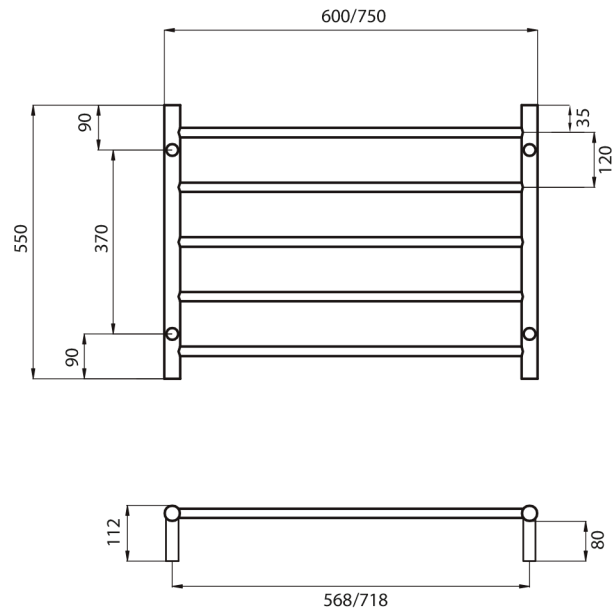

# LTR03 – 600 / 750

MIRROR POLISHED AND BRUSHED SATIN  
 MANUFACTURED FROM 304 GRADE  
 STAINLESS STEEL  
 COLOURED FINISHES MANUFACTURED  
 FROM 201 GRADE STAINLESS STEEL  
 10 YEAR WARRANTY FOR CONSTRUCTION /  
 HEATING ELEMENT  
 COATING ON COLOURED RAILS ARE  
 COVERED BY A 2 YEAR WARRANTY

## FEATURES

- Round bar / 5 evenly spaced bars
- Vertical bars 32mm diameter
- Horizontal bars 19mm diameter
- 112mm from wall
- Available in various widths:  
600, 750

## SIZE (MM) FINISH

LTR03-600	600x550	Polished	
LTR03-750	750x550	Polished	
BRU-LTR03-750	750x550	Brushed Satin	
BLTR03	750x550	Matt Black	

**Please note:** Due to manufacturing constraints beyond our control, our coloured towel rails may have minor colour variances in different batches, so may be slightly different to the images and colour samples you may have seen.