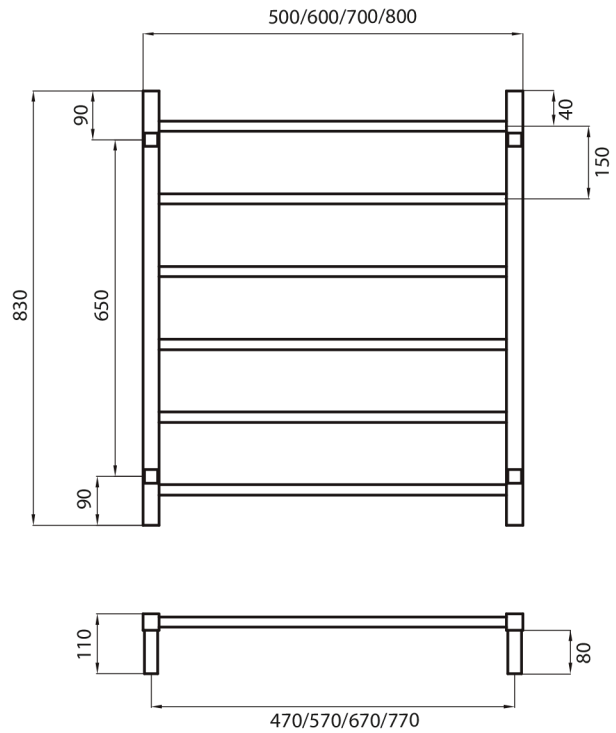

SLTR01 – 500 / 600 / 700 / 800

MIRROR POLISHED AND BRUSHED SATIN
 MANUFACTURED FROM 304 GRADE
 STAINLESS STEEL
 COLOURED FINISHES MANUFACTURED
 FROM 201 GRADE STAINLESS STEEL
 10 YEAR WARRANTY FOR CONSTRUCTION /
 HEATING ELEMENT
 COATING ON COLOURED RAILS ARE
 COVERED BY A 2 YEAR WARRANTY

FEATURES

- Square bar / 6 evenly spaced bars
- Vertical bars 30mm x 30mm
- Horizontal bars 19mm x 19mm
- 110mm from wall
- Available in various widths:
500, 600, 700, 800

CODE

SIZE (MM) FINISH

SLTR01-500	500x830	Polished	
SLTR01-600	600x830	Polished	
SLTR01-700	700x830	Polished	
SLTR01-800	800x830	Polished	
BSLTR01	700x830	Matt Black	