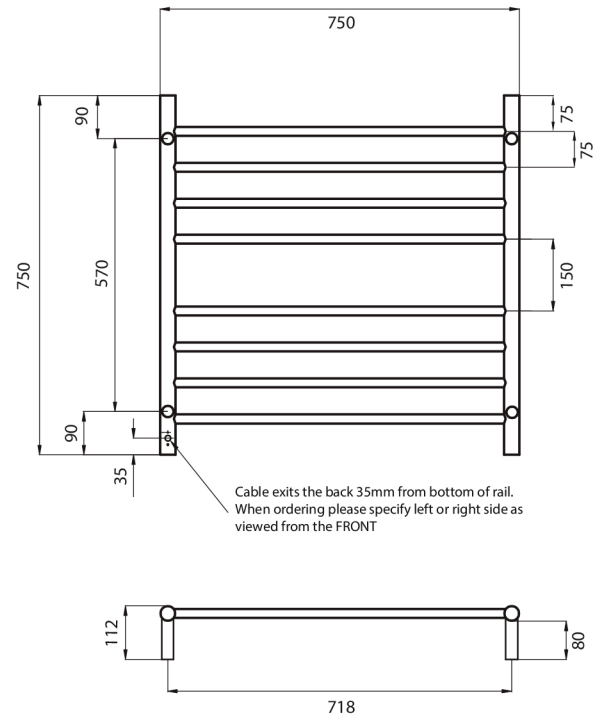

RTR06 – Standard 240V model

MIRROR POLISHED AND BRUSHED SATIN MANUFACTURED FROM 304 GRADE STAINLESS STEEL
 COLOURED FINISHES MANUFACTURED FROM 201 GRADE STAINLESS STEEL
 IP55 RATED (COLOURED FINISHES ARE IP54 RATED)
 ALL TOWEL RAILS AVAILABLE WITH EITHER BOTTOM LEFT OR RIGHT OUTPUT
 ALL STANDARD RAILS ARE DUAL PURPOSE, OFFERING A PLUG AS STANDARD, BUT PACK CONTAINS A HARD WIRING KIT
 CAN BE MOUNTED UPSIDE DOWN
 10 YEAR WARRANTY FOR CONSTRUCTION / HEATING ELEMENT
 COATING ON COLOURED RAILS ARE COVERED BY A 2 YEAR WARRANTY

FEATURES

- Round bar / Height 750mm / 8 bars with a central gap / 125W (Black rail 150W)
- Standard model is 240V / IP55 rated
- Vertical bars 32mm diameter
- Horizontal bars 19mm diameter
- 112mm from wall
- Cable length: 1.4m, plug included
- To see our range of low voltage (12V) models please refer to our website for the complete range: radiantheating.com.au

CODE

SIZE (MM) FINISH

RTR06LEFT	750x750	Polished	
RTR06RIGHT	750x750	Polished	
BRU-RTR06LEFT	750x750	Brushed Satin	
BRU-RTR06RIGHT	750x750	Brushed Satin	
BRTR06LEFT	750x750	Matt Black	
BRTR06RIGHT	750x750	Matt Black	
GMG-RTR06LEFT	750x750	Gun Metal Grey	
GMG-RTR06RIGHT	750x750	Gun Metal Grey	
LG-RTR06LEFT	750x750	Light Gold	
LG-RTR06RIGHT	750x750	Light Gold	