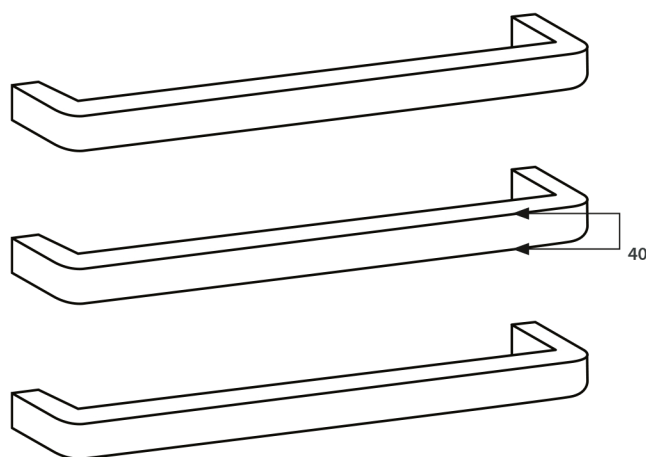

# VAIL – 650 / 800

MIRROR POLISHED AND BRUSHED SATIN  
MANUFACTURED FROM 304 GRADE  
STAINLESS STEEL

COLOURED FINISHES MANUFACTURED  
FROM 201 GRADE STAINLESS STEEL

IP55 RATED

10 YEAR WARRANTY FOR CONSTRUCTION /  
HEATING ELEMENT

COATING ON COLOURED RAILS ARE  
COVERED BY A 2 YEAR WARRANTY

If **heating** the single towel rails you  
will need to purchase the items below:

CODE	SPECIFICATIONS
TTR300	70/105 watt transformer for up to 4 rails (not required if installing as non-heated)
SB-FIX	Single bar fixing rail (not required if installing as non-heated) for up to 4 rails

FEATURES	CODE	WATT	SIZE (MM)	FINISH	
<ul style="list-style-type: none"> <li>• Single square bar with rounded ends / 12V</li> <li>• Heated</li> <li>• Available in various widths: 650, 800</li> <li>• 40mm x 20mm bar size</li> <li>• Distance from the wall: 80mm</li> <li>• Width between fixing holes: (650) = 630mm (800) = 780mm</li> </ul>	VAIL-650	15W	80x650	Polished	
	VAIL-800	18W	80x800	Polished	
	BRU-VAIL-650	12W	80x650	Brushed Satin	
	BRU-VAIL-800	15W	80x800	Brushed Satin	
	GMG-VAIL-650	12W	80x650	Gun Metal Grey	
	BLK-VAIL-650	20W	80x650	Matt Black	
	BLK-VAIL-800	22W	80x800	Matt Black	
	GLD-VAIL-650	15W	80x650	Brushed Gold	