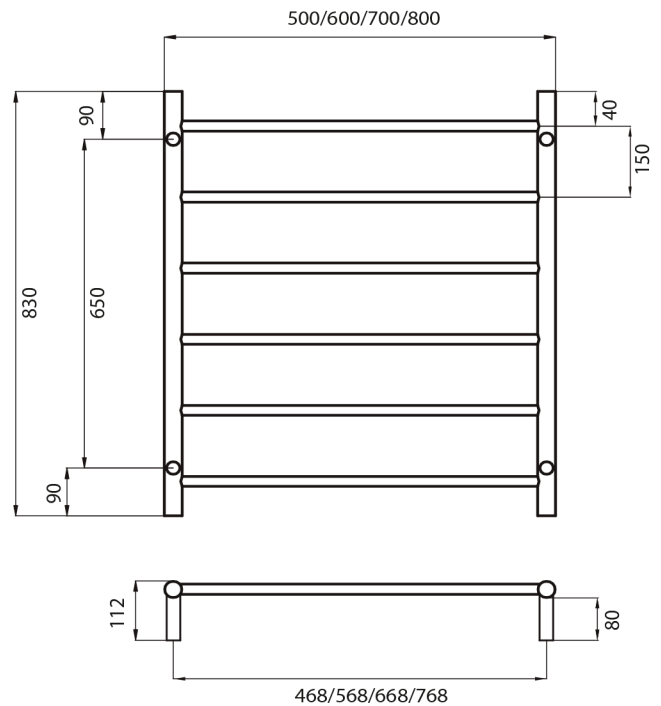

LTR01 – 500 / 600 / 700 / 800

MIRROR POLISHED AND BRUSHED SATIN
MANUFACTURED FROM 304 GRADE
STAINLESS STEEL
COLOURED FINISHES MANUFACTURED
FROM 201 GRADE STAINLESS STEEL
10 YEAR WARRANTY FOR CONSTRUCTION /
HEATING ELEMENT
COATING ON COLOURED RAILS ARE
COVERED BY A 2 YEAR WARRANTY

FEATURES	CODE	SIZE (MM)	FINISH	
• Round bar / 6 evenly spaced bars	LTR01-500	500x830	Polished	
• Vertical bars 32mm diameter	LTR01-600	600x830	Polished	
• Horizontal bars 19mm diameter	LTR01-700	700x830	Polished	
• 112mm from wall	LTR01-800	800x830	Polished	
• Available in various widths: 500, 600, 700, 800	BRU-LTR01-700	700x830	Brushed Satin	
Please note: Due to manufacturing constraints beyond our control, our coloured towel rails may have minor colour variances in different batches, so may be slightly different to the images and colour samples you may have seen.	BLTR01	700x830	Matt Black	
	GMG-LTR01	700x830	Gun Metal Grey	
	GLD-LTR01	700x830	Brushed Gold	
	BN-LTR01	700x830	Brushed Nickel	
	LG-LTR01	700x830	Light Gold	