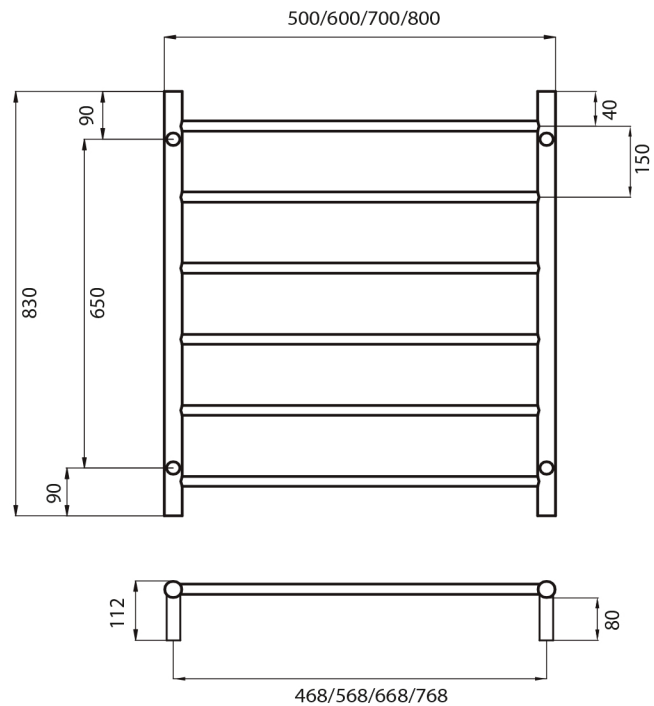

NON-HEATED

LTR01 – 500 / 600 / 700 / 800

MIRROR POLISHED AND BRUSHED SATIN
MANUFACTURED FROM 304 GRADE
STAINLESS STEEL
COLOURED FINISHES MANUFACTURED
FROM 201 GRADE STAINLESS STEEL
10 YEAR WARRANTY FOR CONSTRUCTION /
HEATING ELEMENT
COATING ON COLOURED RAILS ARE
COVERED BY A 2 YEAR WARRANTY

FEATURES	CODE	SIZE (MM)	FINISH
• Round bar / 6 evenly spaced bars	LTR01-500	500x830	Polished 
• Vertical bars 32mm diameter	LTR01-600	600x830	Polished 
• Horizontal bars 19mm diameter	LTR01-700	700x830	Polished 
• 112mm from wall	LTR01-800	800x830	Polished 
• Available in various widths: 500, 600, 700, 800	BRU-LTR01-700	700x830	Brushed Satin 
Please note: Due to manufacturing constraints beyond our control, our coloured towel rails may have minor colour variances in different batches, so may be slightly different to the images and colour samples you may have seen.	BLTR01	700x830	Matt Black 
	GMG-LTR01	700x830	Gun Metal Grey 
	GLD-LTR01	700x830	Brushed Gold 
	BN-LTR01	700x830	Brushed Nickel 
	LG-LTR01	700x830	Light Gold 