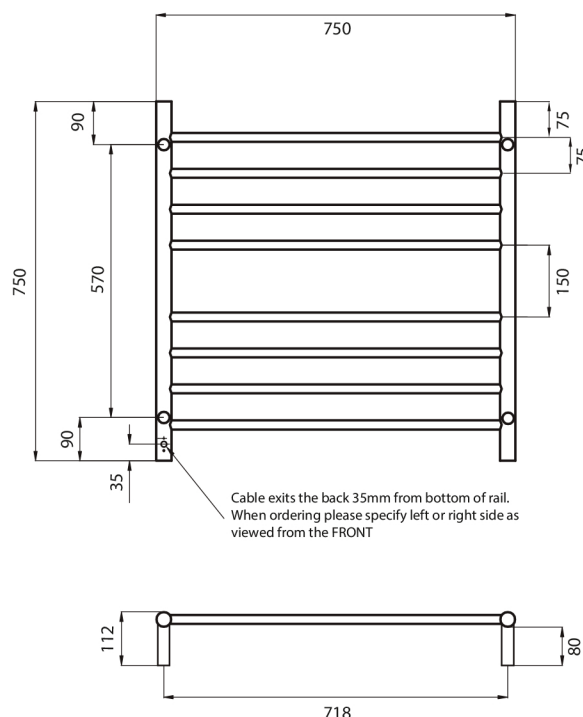

ROUND HEATED

RTR06 – Standard 240V model

MIRROR POLISHED AND BRUSHED SATIN MANUFACTURED FROM 304 GRADE STAINLESS STEEL
 COLOURED FINISHES MANUFACTURED FROM 201 GRADE STAINLESS STEEL
 IP55 RATED (COLOURED FINISHES ARE IP54 RATED)
 ALL TOWEL RAILS AVAILABLE WITH EITHER BOTTOM LEFT OR RIGHT OUTPUT
 ALL STANDARD RAILS ARE DUAL PURPOSE, OFFERING A PLUG AS STANDARD, BUT PACK CONTAINS A HARD WIRING KIT
 CAN BE MOUNTED UPSIDE DOWN
 10 YEAR WARRANTY FOR CONSTRUCTION / HEATING ELEMENT
 COATING ON COLOURED RAILS ARE COVERED BY A 2 YEAR WARRANTY

FEATURES

- Round bar / Height 750mm / 8 bars with a central gap / 125W (Black rail 150W)
- Standard model is 240V / IP55 rated
- Vertical bars 32mm diameter
- Horizontal bars 19mm diameter
- 112mm from wall
- Cable length: 1.4m, plug included
- To see our range of low voltage (12V) models please refer to our website for the complete range: radiantheating.com.au

CODE

SIZE (MM)

FINISH

| | | | |
|----------------|---------|----------------|---|
| RTR06LEFT | 750x750 | Polished |  |
| RTR06RIGHT | 750x750 | Polished |  |
| BRU-RTR06LEFT | 750x750 | Brushed Satin |  |
| BRU-RTR06RIGHT | 750x750 | Brushed Satin |  |
| BRTR06LEFT | 750x750 | Matt Black |  |
| BRTR06RIGHT | 750x750 | Matt Black |  |
| GMG-RTR06LEFT | 750x750 | Gun Metal Grey |  |
| GMG-RTR06RIGHT | 750x750 | Gun Metal Grey |  |
| LG-RTR06LEFT | 750x750 | Light Gold |  |
| LG-RTR06RIGHT | 750x750 | Light Gold |  |