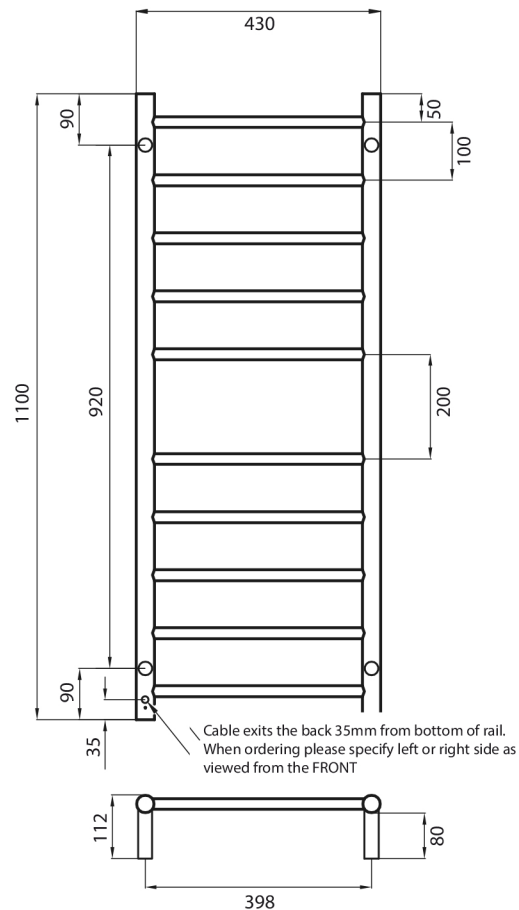

## RTR430 – Standard 240V model

MIRROR POLISHED AND BRUSHED SATIN  
MANUFACTURED FROM 304 GRADE  
STAINLESS STEEL

COLOURED FINISHES MANUFACTURED  
FROM 201 GRADE STAINLESS STEEL

IP55 RATED (COLOURED FINISHES ARE  
IP54 RATED)

### FEATURES

- Round bar / Height 1100mm / 10 bars with a central gap / 80W (Black rail 115W)
- Standard model is 240V / IP55 rated
- Vertical bars 32mm diameter
- Horizontal bars 19mm diameter
- 112mm from wall
- Cable length: 1.4m, plug included

### SIZE (MM)