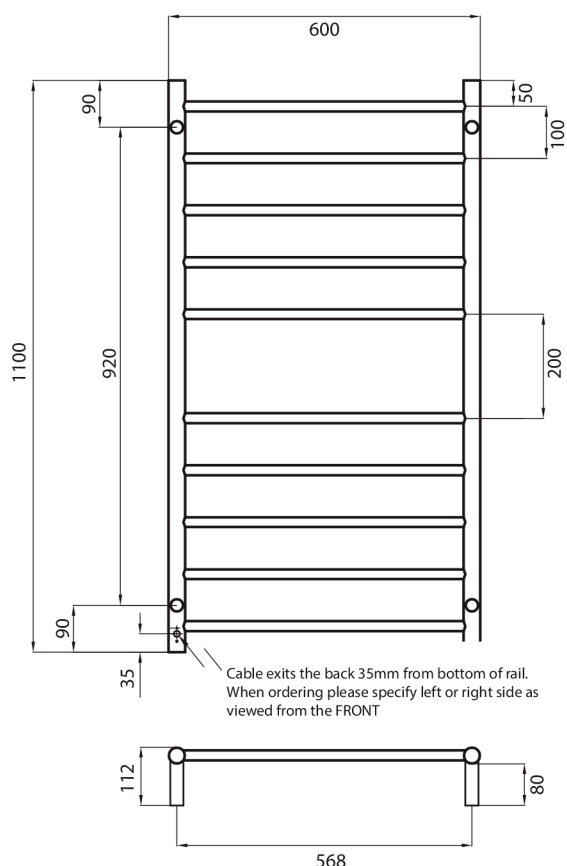

ROUND HEATED

RTR02 – Standard 240V model

MIRROR POLISHED AND BRUSHED SATIN MANUFACTURED FROM 304 GRADE STAINLESS STEEL
 COLOURED FINISHES MANUFACTURED FROM 201 GRADE STAINLESS STEEL
 IP55 RATED (COLOURED FINISHES ARE IP54 RATED)
 ALL TOWEL RAILS AVAILABLE WITH EITHER BOTTOM LEFT OR RIGHT OUTPUT
 ALL STANDARD RAILS ARE DUAL PURPOSE, OFFERING A PLUG AS STANDARD, BUT PACK CONTAINS A HARD WIRING KIT
 CAN BE MOUNTED UPSIDE DOWN
 10 YEAR WARRANTY FOR CONSTRUCTION / HEATING ELEMENT
 COATING ON COLOURED RAILS ARE COVERED BY A 2 YEAR WARRANTY

FEATURES	CODE	SIZE (MM)	FINISH
<ul style="list-style-type: none"> • Round bar / Height 1100mm / 10 bars with a central gap / 125W (Black rail 160W) • Standard model is 240V / IP55 rated • Vertical bars 32mm diameter • Horizontal bars 19mm diameter • 112mm from wall • Cable length: 1.4m, plug included • To see our range of low voltage (12V) models please refer to our website for the complete range: radiantheating.com.au 	RTR02LEFT	600x1100	Polished 
	RTR02RIGHT	600x1100	Polished 
	BRU-RTR02LEFT	600x1100	Brushed Satin 
	BRU-RTR02RIGHT	600x1100	Brushed Satin 
	GMG-RTR02LEFT	600x1100	Gun Metal Grey 
	GMG-RTR02RIGHT	600x1100	Gun Metal Grey 
	BRTR02LEFT	600x1100	Matt Black 
	BRTR02RIGHT	600x1100	Matt Black 
	BN-RTR02LEFT	600x1100	Brushed Nickel 
	BN-RTR02RIGHT	600x1100	Brushed Nickel 
	LG-RTR02LEFT	600x1100	Light Gold 
	LG-RTR02RIGHT	600x1100	Light Gold 