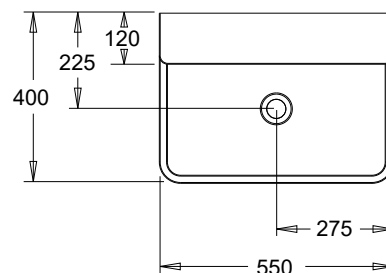

SPECIFICATIONS

Finishes:

Matt White

Softskin Finish: Available, refer to Softskin Finishes document

Dimensions: 550mm x 400mm x 525mm

Material: Matt Solid Surface

Overflow: Yes

Waste Size: 32mm

Waste Supplied: Yes - 32/40mm - with chrome pop-up waste, white solid surface cap option available

Weight: 31kg

Bowl Capacity: 25L

Top View

Front View

Dimensions are shown in millimetres. Due to the handcrafted nature of Omvivo products measurements are subject to a +/- 5mm manufacturing tolerance.