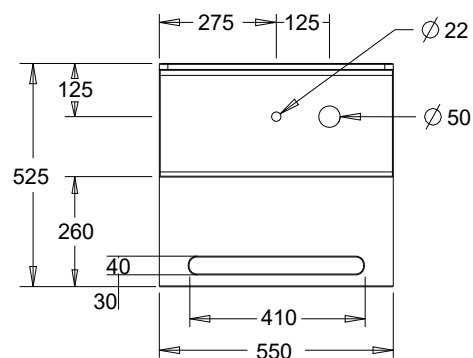

SPECIFICATIONS

Finishes:

Matt White

Softskin Finish: Available, refer to Softskin Finishes document

Dimensions: 550mm x 400mm x 525mm

Material: Matt Solid Surface

Overflow: Yes

Waste Size: 32mm

Waste Supplied: Yes - 32/40mm - with chrome pop-up waste, white solid surface cap option available

Weight: 31kg

Bowl Capacity: 25L

Top View

Front View

Dimensions are shown in millimetres. Due to the handcrafted nature of Omvivo products measurements are subject to a +/- 5mm manufacturing tolerance.