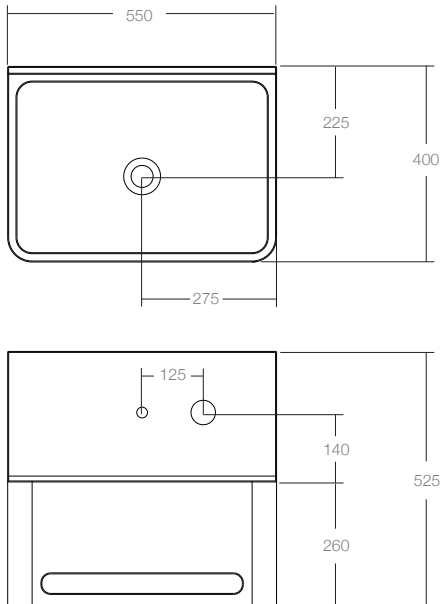

The Vision wall mounted basin collection has been created with particular attention to functionality and contemporary styling. Ideal for minimal contemporary spaces the Vision 550 with splash back incorporates a towel rail and splash back, making it easy to simplifying any wet area. Striking the perfect balance between form and function the Vision basin collection is the perfect addition to any home.

Dimensions

Width: 550mm
 Depth: 400mm
 Height: 525mm

Features

Colour: White
 Material: Solid surface
 Softskin Available: No
 Finish: Matt
 Overflow: Yes
 Bowl Capacity: 25lt
 Waste Size: 32mm
 Waste Supplied: Yes. Chrome
 Weight: 28kg
 Options: Solid surface white waste cap