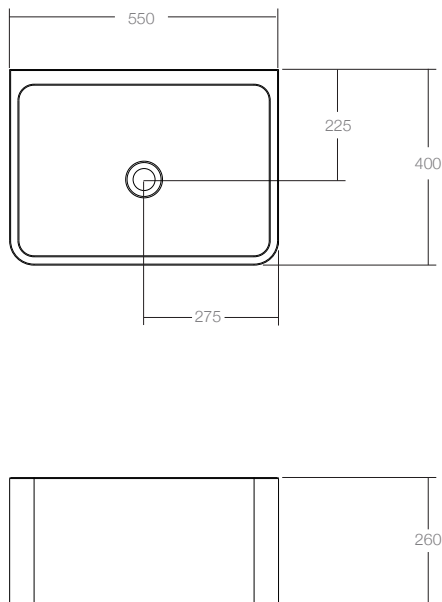

The Vision wall mounted basin collection has been created with particular attention to functionality and contemporary styling. Ideal for minimal contemporary spaces the Vision 550 Wall basin features a remarkable 25lt bowl with overflow, making it perfect for use in any scenario.

Dimensions

Width: 550mm
 Depth: 400mm
 Height: 260mm

Features

Colour: White
 Material: Solid surface
 Softskin Available: Yes
 Finish: Matt
 Overflow: Yes
 Bowl Capacity: 25lt
 Waste Size: 32mm
 Waste Supplied: Yes. Chrome
 Weight: 25kg
 Options: Solid surface white waste cap