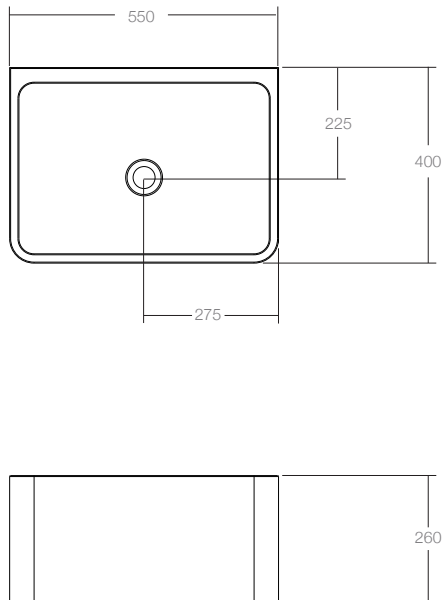

The Vision above counter basin has been created with particular attention to functionality and contemporary styling. Ideal for minimal contemporary spaces the Vision 550 Counter basin features a remarkable 25lt bowl with overflow, making it perfect for use in any scenario.

## Dimensions

Width: 550mm  
Depth: 400mm  
Height: 260mm

## Features

Colour: White  
Material: Solid surface  
Softskin Available: Yes  
Finish: Matt  
Overflow: Yes  
Bowl Capacity: 25lt  
Waste Size: 32mm  
Waste Supplied: Yes. Chrome  
Weight: 25kg  
Options: Solid surface white waste cap