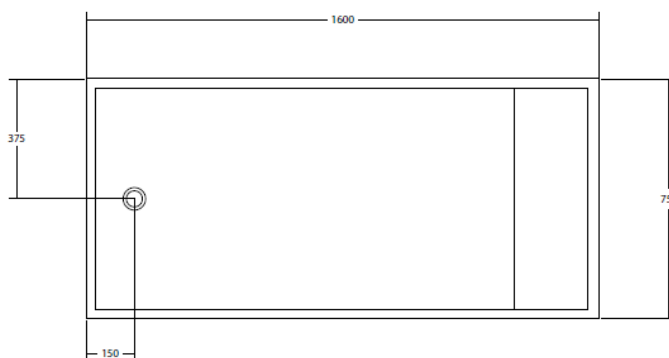

LATIS RECTANGLE BATH

The Latis 1600 bath is a beautiful free-standing bath created from solid surface. It's luxuriously deep yet compact to complement both modern and traditional bathrooms.

The Latis 1600 bath was designed to partner the Latis trestle and basins to make a complete suite of luxury pieces for the bathroom. The bath and trestle vanity both have clean angled lines that contrast and complement the sculptural form of the basins. The bath is supplied with a white solid surface pop up plug and waste and has an overflow.

SPECIFICATIONS

Finishes:

Matt White

Softskin Finish:

Available
Refer to Softskin Finishes docum

Dimensions:

1600 x 750 x 600mm

Material:

Solid surface

Overflow:

Yes

Waste Size:

32-40mm

Waste Supplied:

Yes - with solid surface white ca

Weight:

204kg

Bowl Capacity:

415L

Dimensions are shown in millimetres. Due to the handcrafted nature of Omvivo products measurements are subject to a +/- 5mm manufacturing tolerance.