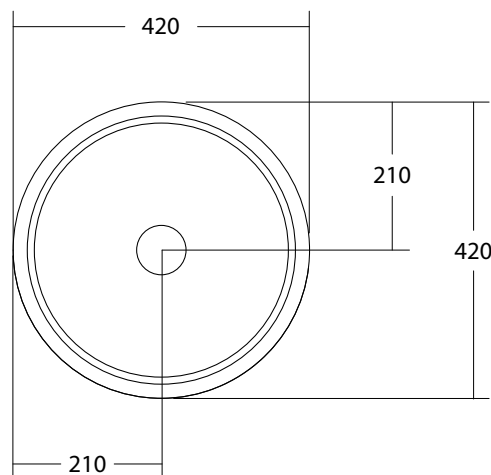

##### Dimensions:

420mm X 130mm

##### Waste Size:

32mm

##### Waste Supplied:

Yes - 32/40mm - with chrome pop-up waste (white solid surface cap option available)

##### Bowl Capacity:

10.1L

Dimensions are shown in millimetres. Due to the handcrafted nature of Omvivo products measurements are subject to a +/- 5mm manufacturing tolerance.