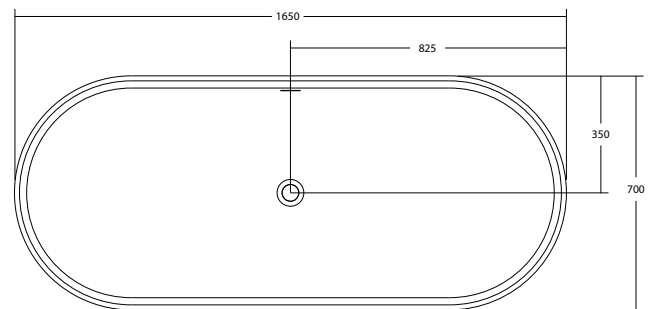

### Dimensions:

1650 x 700 x 550mm

### Waste Size:

32-40mm

### Weight:

203kg

### Bowl Capacity:

295L

Dimensions are shown in millimetres. Due to the handcrafted nature of Omvivo products measurements are subject to a +/- 5mm manufacturing tolerance.