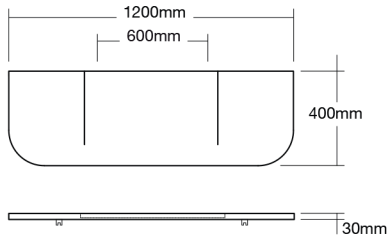

Sensi 1200 Single: