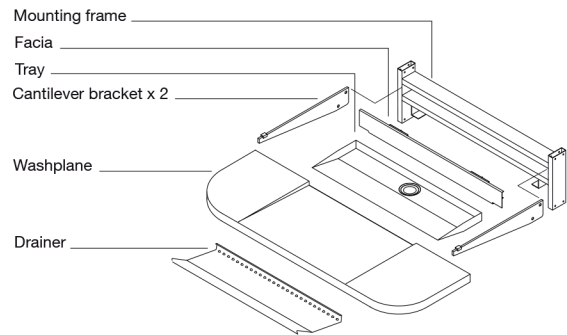

Use a 200 mm wall spout/faucet for all Washplanes with the exception of the single 800 which requires 150 mm. For best results, select a spout/faucet with a cascade style aerator (no spray) that uses approx 5 litres per minute with the water falling at a 90 degree angle directly onto the Washplane top.

Sensi 800 Single:

Faucet Details:

Suitable for Sensi 800

Suitable for Sensi 1200/1600/2100/2250

Sensi 1200 Single:

Components:

Sensi Single

Sensi 1600 Double:

Sensi Double

Sensi 2100 Double:

Sensi Triple

Sensi 2250 Triple:

TAILORED SENSI

In addition to the standard Sensi Washplane sizes, there is also a range of tailored options which provide a more economical and shorter lead-time than a complete custom.