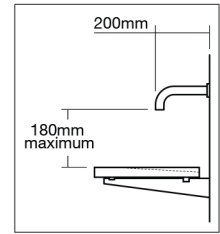

Suitable for Sensi 1200/1600/2100/2250