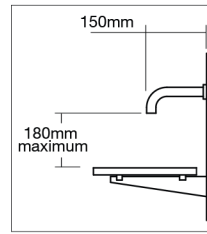

Faucet Details:

Suitable for Sensi 800