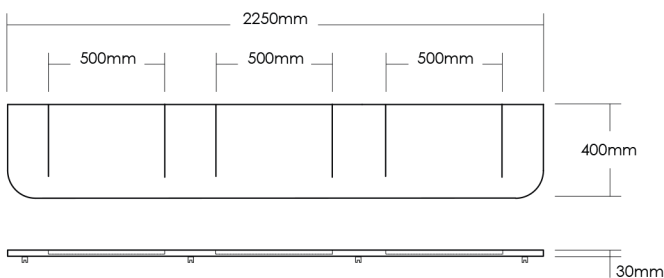

SPECIFICATIONS

Finishes:

Matt White

Material:

Solid surface

Configurations:

Single – 800 mm or 1200 mm
 Double – 1600 mm or 2100 mm
 Triple – 2250mm
 Custom sizes and configurations available

Assembly:

Sensi Double

Sensi 2100 Double:

Sensi Triple

Sensi 2250 Triple:

TAILORED SENSI

In addition to the standard Sensi Washplane sizes, there is also a range of tailored options which provide a more economical and shorter lead-time than a complete custom.

Other custom configurations are available, contact Omvivo to discuss your requirements.

Sensi 810 - 1200 Single:

Sensi 940 - 1500 Single:

Sensi 1440 - 2000 Double:

Sensi 1900 - 2400 Double:

Faucet Details: