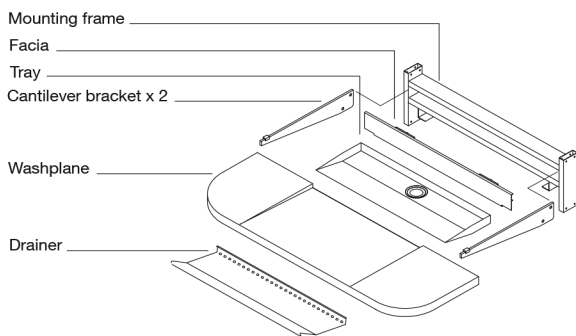

Components:

Sensi Single