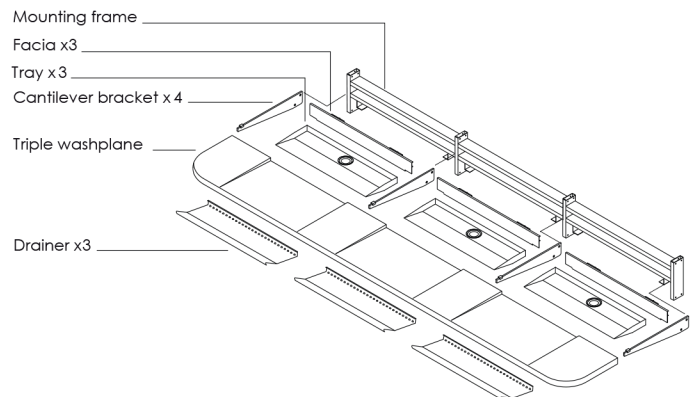

Sensi Triple