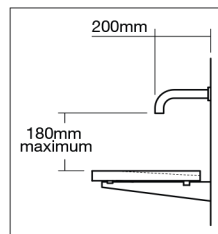

TAILORED SENSI

In addition to the standard Sensi Washplane sizes, there is also a range of tailored options which provide a more economical and shorter lead-time than a complete custom.

Other custom configurations are available, contact Omvivo to discuss your requirements.

Sensi 810 - 1200 Single:

Sensi 940 - 1500 Single:

Sensi 1440 - 2000 Double:

Sensi 1900 - 2400 Double:

Faucet Details:

Suitable for Sensi single 810 - 1200

Suitable for all other Sensi tailored configurations

Components:

Sensi Single

Sensi Double