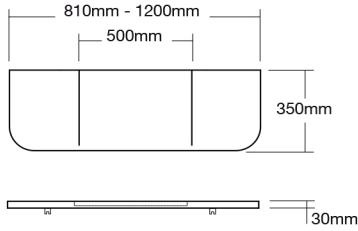

TAILORED SENSI

In addition to the standard Sensi Washplane sizes, there is also a range of tailored options which provide a more economical and shorter lead-time than a complete custom.

Other custom configurations are available, contact Omvivo to discuss your requirements.

Sensi 810 - 1200 Single: