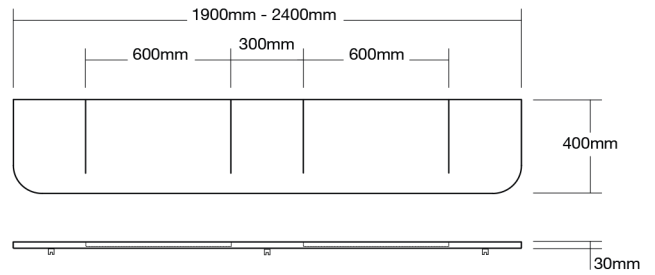

SPECIFICATIONS

Finishes:

Matt White

Material:

Solid surface

Configurations:

Single – 800 mm or 1200 mm
 Double – 1600 mm or 2100 mm
 Triple – 2250mm
 Custom sizes and configurations available

Assembly:

Sensi Double

Sensi 2100 Double:

Sensi Triple

Sensi 2250 Triple:

TAILORED SENSI

In addition to the standard Sensi Washplane sizes, there is also a range of tailored options which provide a more economical and shorter lead-time than a complete custom.

Other custom configurations are available, contact Omvivo to discuss your requirements.

Sensi 810 - 1200 Single:

Sensi 940 - 1500 Single:

Sensi 1440 - 2000 Double:

Sensi 1900 - 2400 Double:

Faucet Details: