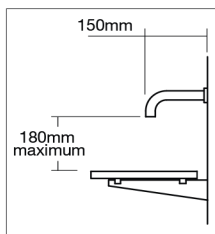

SPECIFICATIONS

Finishes:

Matt White

Material:

Solid surface

Configurations:

Single – 800 mm or 1200 mm
 Double – 1600 mm or 2100 mm
 Triple – 2250mm
 Custom sizes and configurations available

Assembly:

Other custom configurations are available, contact Omvivo to discuss your requirements.

Sensi 810 - 1200 Single:

Sensi 940 - 1500 Single:

Sensi 1440 - 2000 Double:

Sensi 1900 - 2400 Double:

Faucet Details: