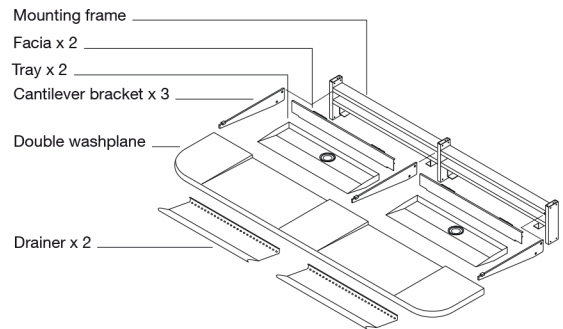

Use a 200 mm wall spout/faucet for all Washplanes with the exception of the single 800 which requires 150 mm. For best results, select a spout/faucet with a cascade style aerator (no spray) that uses approx 5 litres per minute with the water falling at a 90 degree angle directly onto the Washplane top.

Sensi 800 Single:

Faucet Details:

Suitable for Sensi 800

Suitable for Sensi 1200/1600/2100/2250

Sensi 1200 Single:

Components:

Sensi Single

Sensi 1600 Double:

Sensi Double

Sensi 2100 Double:

Sensi Triple

Sensi 2250 Triple:

TAILORED SENSI

In addition to the standard Sensi Washplane sizes, there is also a range of tailored options which provide a more economical and shorter lead-time than a complete custom.