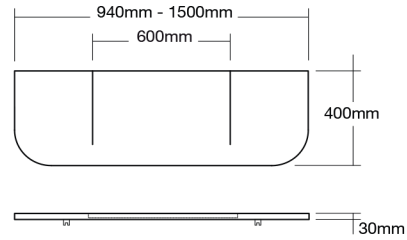

Sensi 940 - 1500 Single: