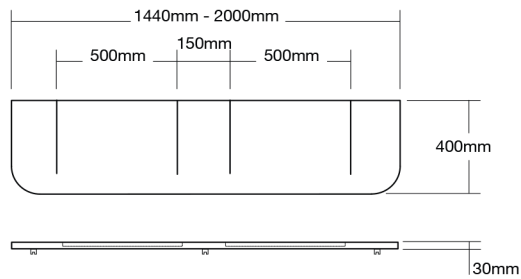

SPECIFICATIONS

Finishes:

Matt White

Material:

Solid surface

Configurations:

Single – 800 mm or 1200 mm
 Double – 1600 mm or 2100 mm
 Triple – 2250mm
 Custom sizes and configurations available

Assembly:

Sensi Double

Sensi 2100 Double:

Sensi Triple

Sensi 2250 Triple:

TAILORED SENSI

In addition to the standard Sensi Washplane sizes, there is also a range of tailored options which provide a more economical and shorter lead-time than a complete custom.

Other custom configurations are available, contact Omvivo to discuss your requirements.

Sensi 810 - 1200 Single:

Sensi 940 - 1500 Single:

Sensi 1440 - 2000 Double:

Sensi 1900 - 2400 Double:

Faucet Details: