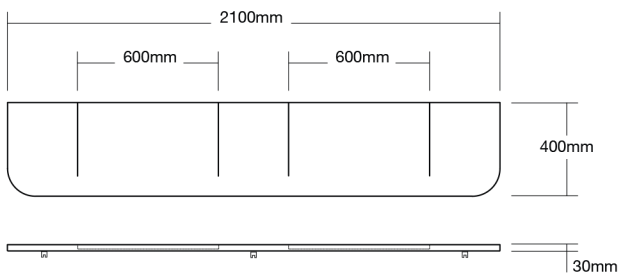

SPECIFICATIONS

Finishes:

Matt White

Material:

Solid surface

Configurations:

Single – 800 mm or 1200 mm
 Double – 1600 mm or 2100 mm
 Triple – 2250mm
 Custom sizes and configurations available

Assembly:

Use a 200 mm wall spout/faucet for all Washplanes with the exception of the single 800 which requires 150 mm. For best results, select a spout/faucet with a cascade style aerator (no spray) that uses approx 5 litres per minute with the water falling at a 90 degree angle directly onto the Washplane top.

Sensi Double

Sensi 2100 Double:

Sensi Triple

Sensi 2250 Triple:

TAILORED SENSI

In addition to the standard Sensi Washplane sizes, there is also a range of tailored options which provide a more economical and shorter lead-time than a complete custom.