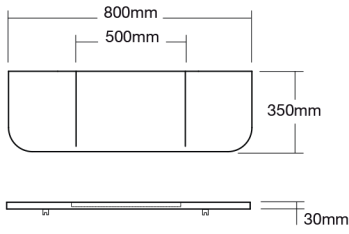

Sensi 800 Single: