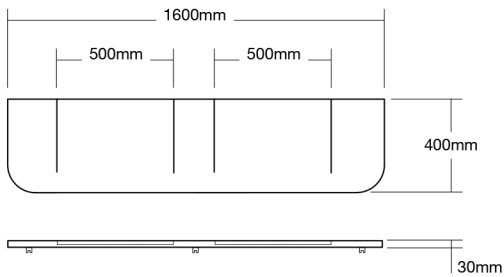

SPECIFICATIONS

Finishes:

Matt White

Material:

Solid surface

Configurations:

Single – 800 mm or 1200 mm
 Double – 1600 mm or 2100 mm
 Triple – 2250mm
 Custom sizes and configurations available

Assembly:

Use a 200 mm wall spout/faucet for all Washplanes with the exception of the single 800 which requires 150 mm. For best results, select a spout/faucet with a cascade style aerator (no spray) that uses approx 5 litres per minute with the water falling at a 90 degree angle directly onto the Washplane top.

Sensi Double

Sensi 2100 Double:

Sensi Triple

Sensi 2250 Triple:

TAILORED SENSI

In addition to the standard Sensi Washplane sizes, there is also a range of tailored options which provide a more economical and shorter lead-time than a complete custom.