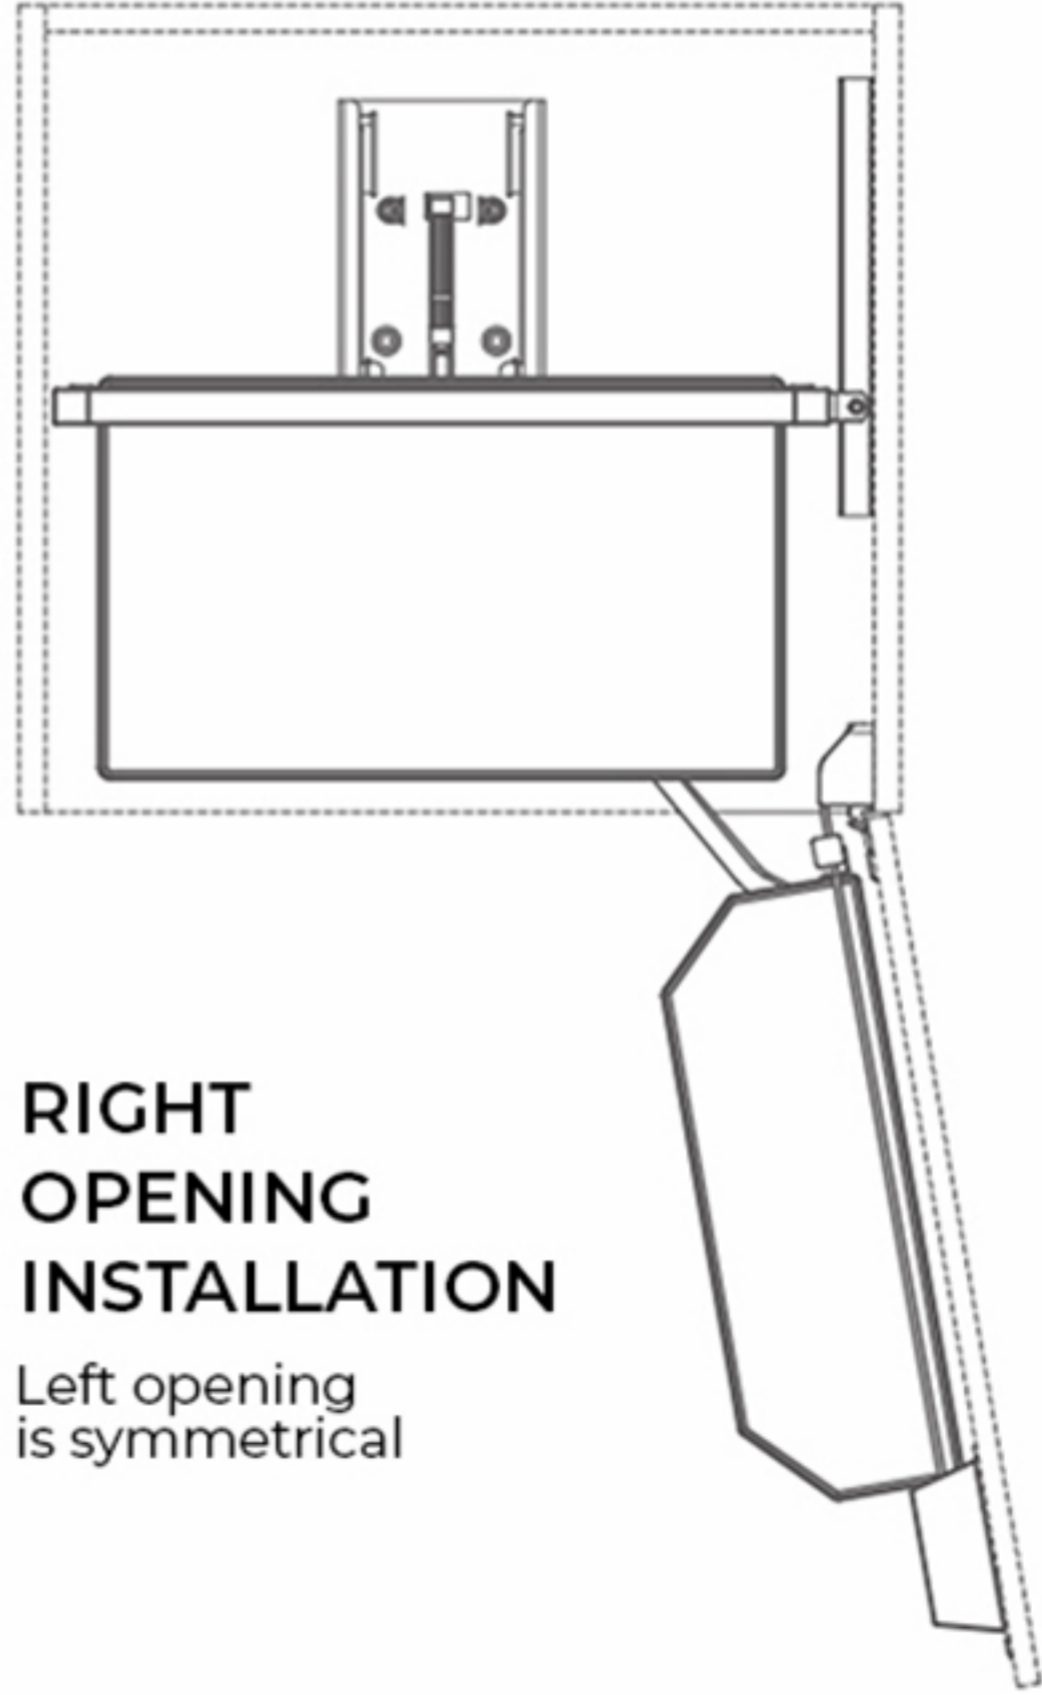

Fixed height 1825mm

564mm
(Min. internal width)

Suits standard 600mm
external widths

**RIGHT
OPENING
INSTALLATION**

Left opening
is symmetrical