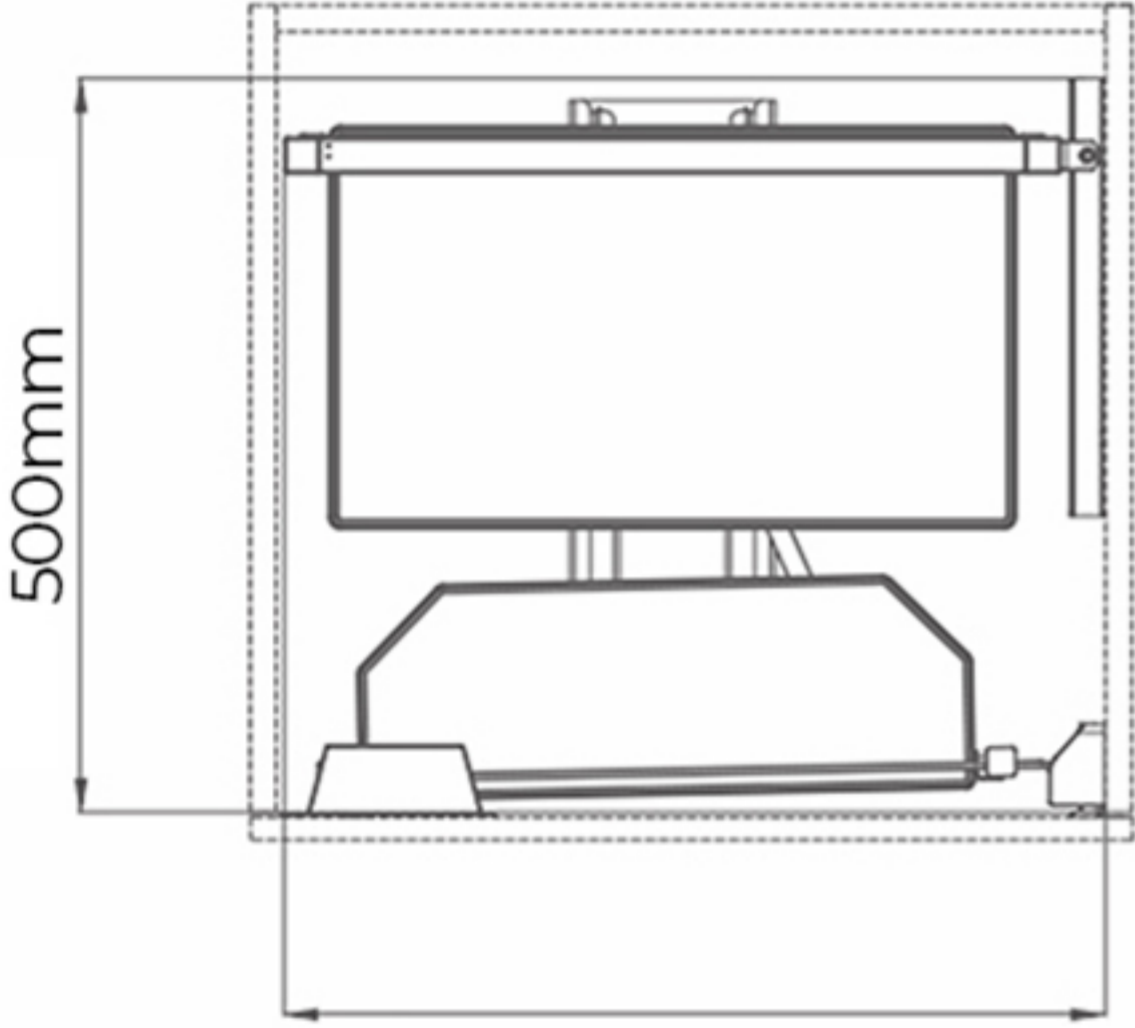

Fixed height 1825mm

564mm
(Min. internal width)

Suits standard 600mm
external widths

**RIGHT
OPENING
INSTALLATION**

Left opening
is symmetrical