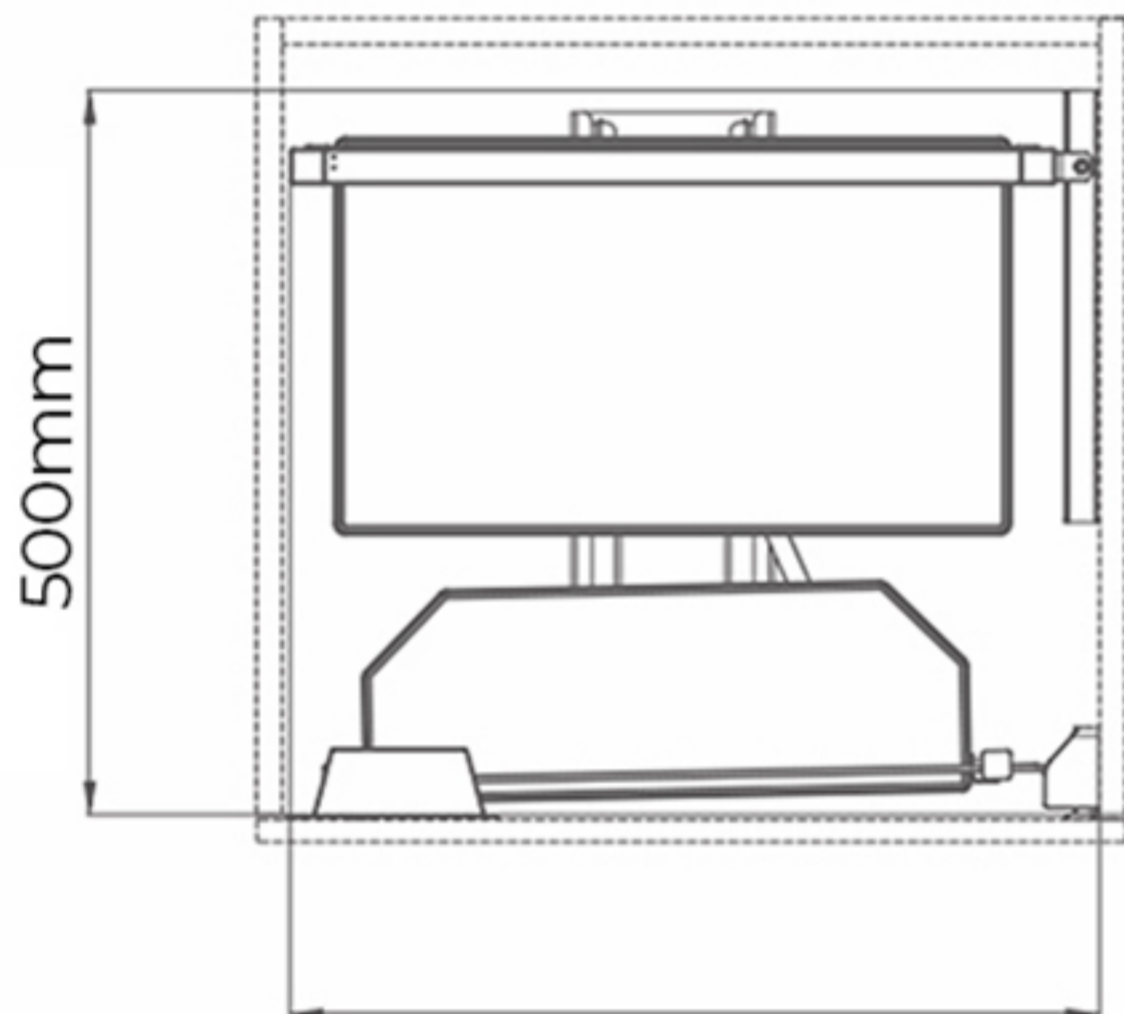

Fixed height 1825mm

414mm
(Min. internal width)

Suits standard 450-500mm
external widths

**RIGHT
OPENING
INSTALLATION**

Left opening
is symmetrical