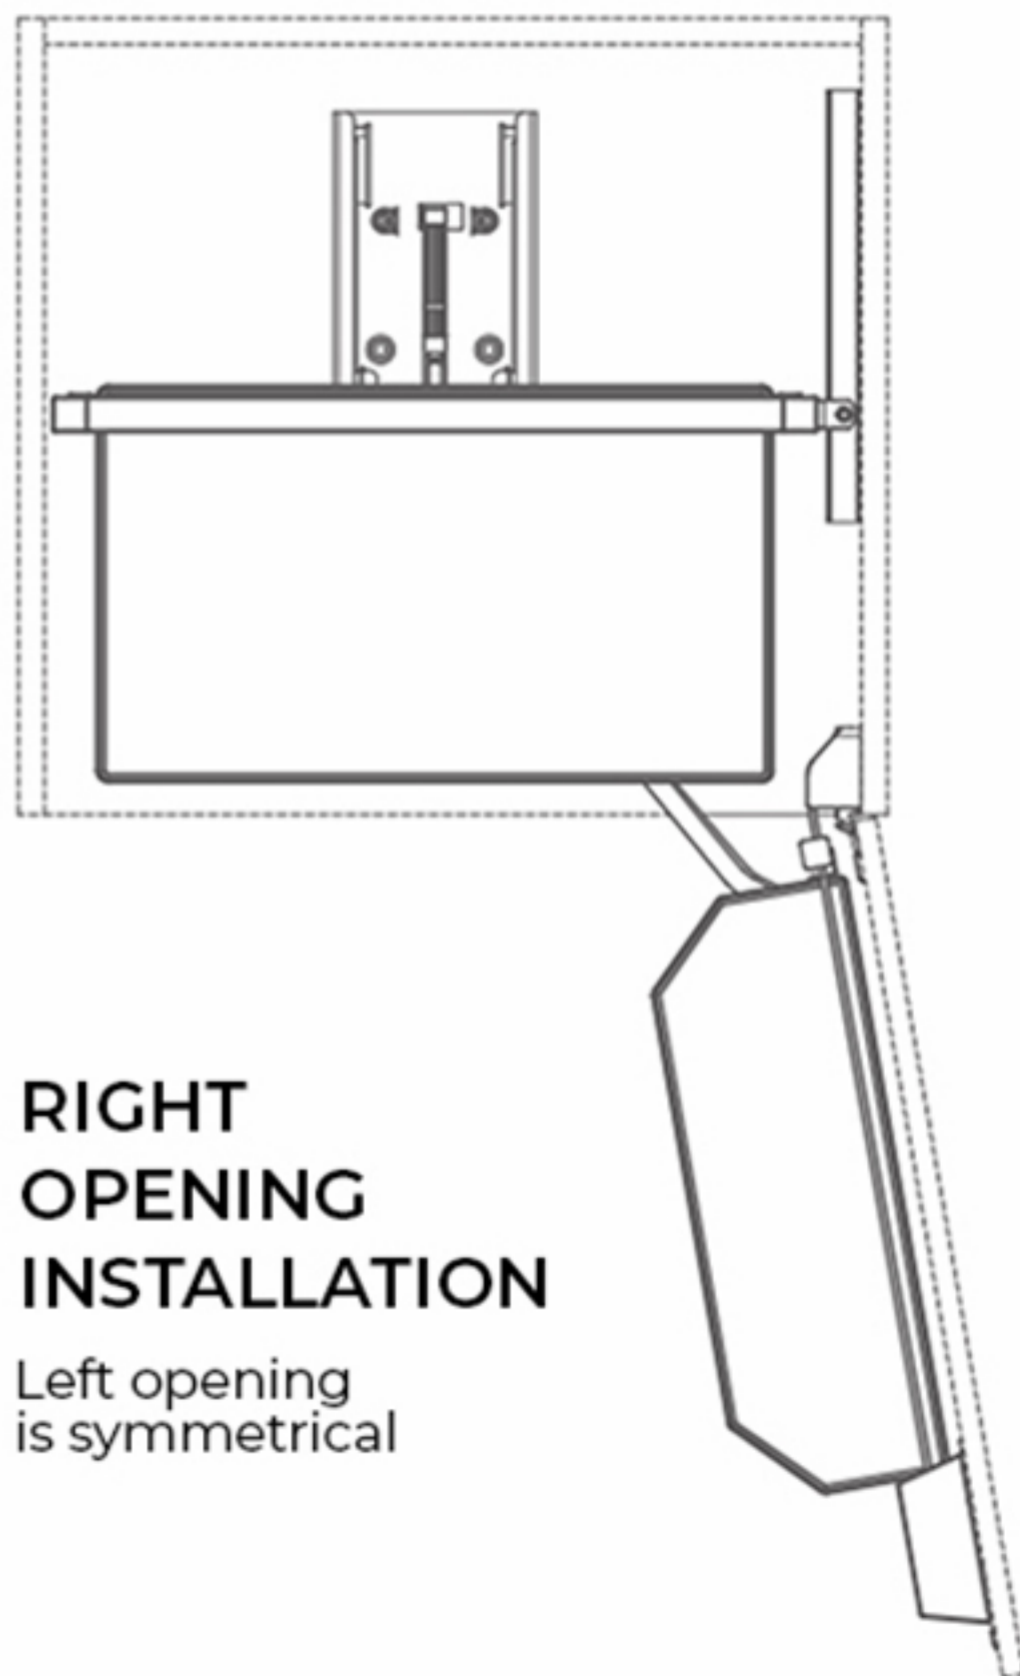

Fixed height 1825mm

414mm
(Min. internal width)

Suits standard 450-500mm
external widths

**RIGHT
OPENING
INSTALLATION**

Left opening
is symmetrical