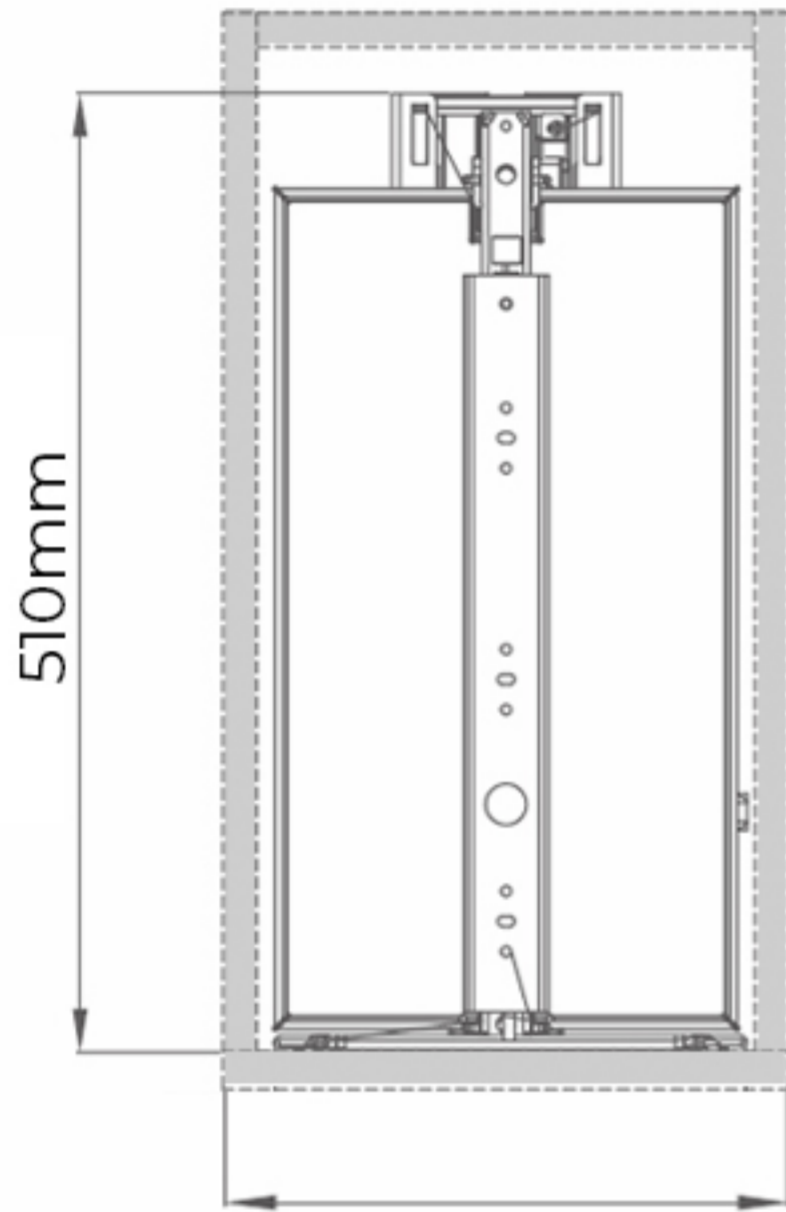

Adjustable height
1659-2059mm

CLOSED

400mm
(external)

See required minimum
cabinet dimensions in the
Specifications table.

PULLED OUT

450mm extension