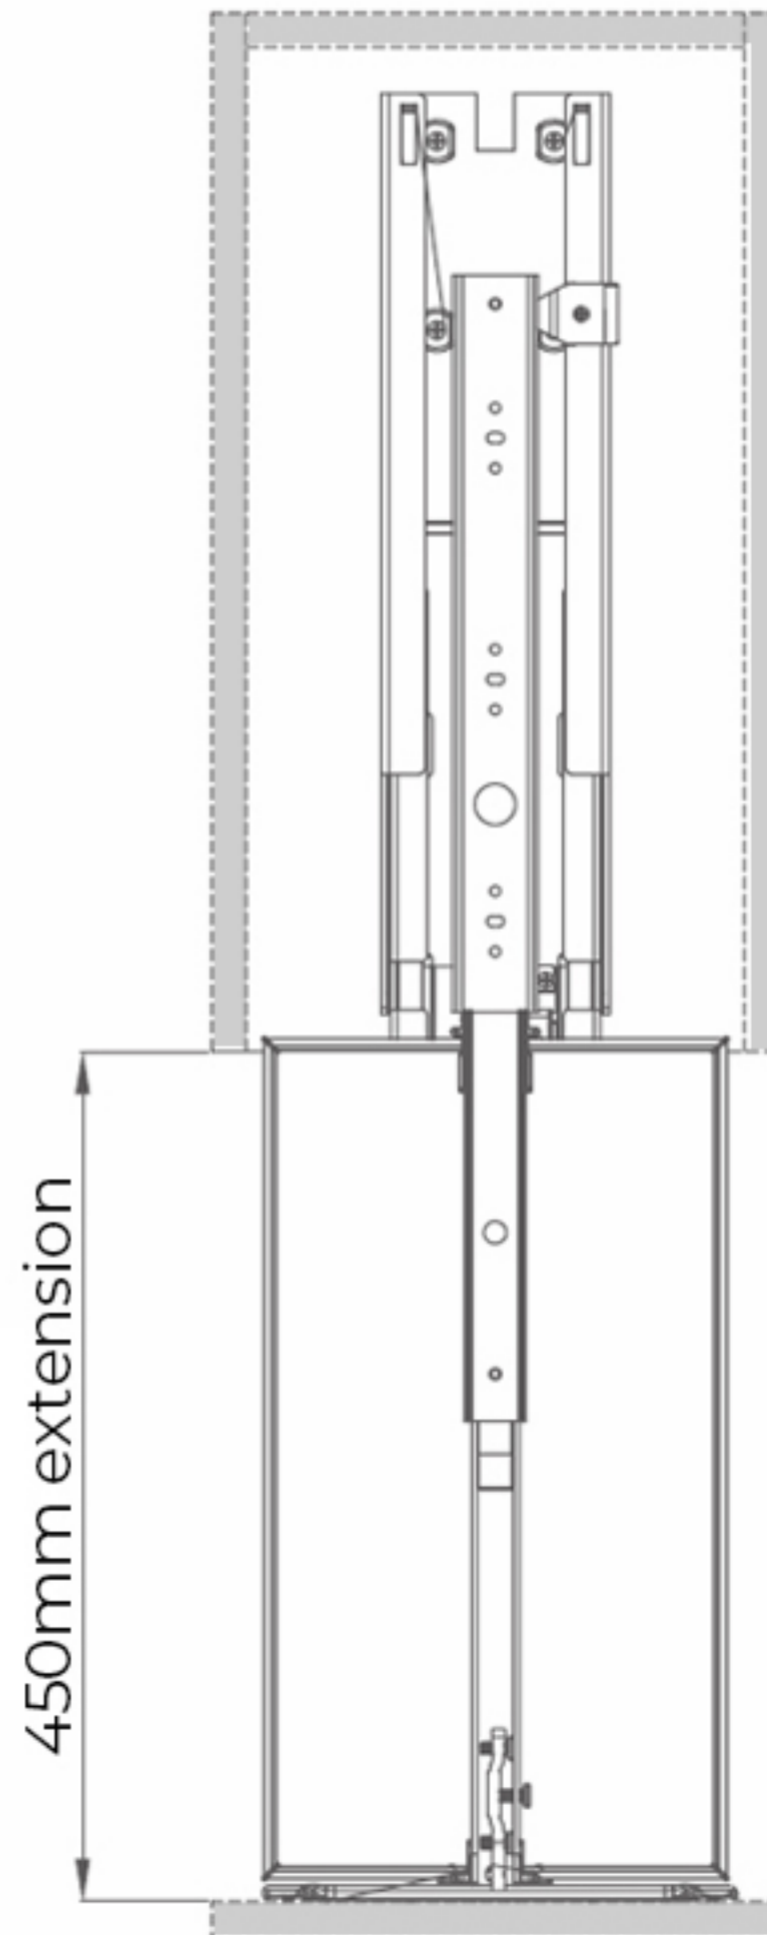

Adjustable height
1659-2059mm

CLOSED

400mm
(external)

See required minimum
cabinet dimensions in the
Specifications table.

PULLED OUT

450mm extension