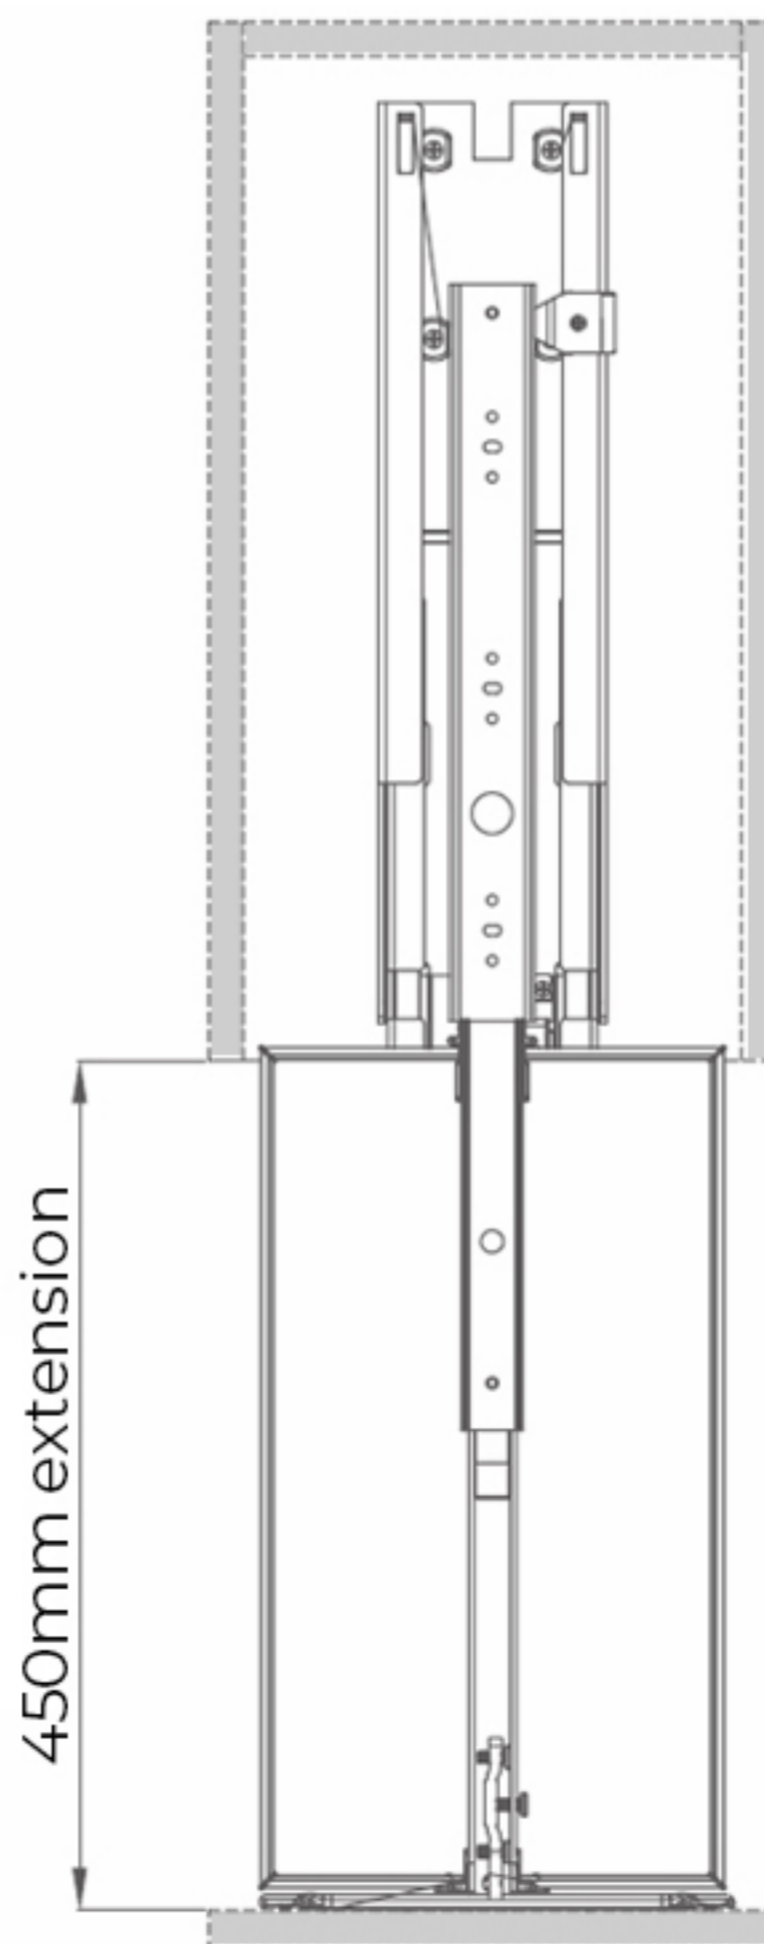

Adjustable height
1659-2059mm

CLOSED

300mm
(external)

See required minimum
cabinet dimensions in the
Specifications table.

PULLED OUT

450mm extension