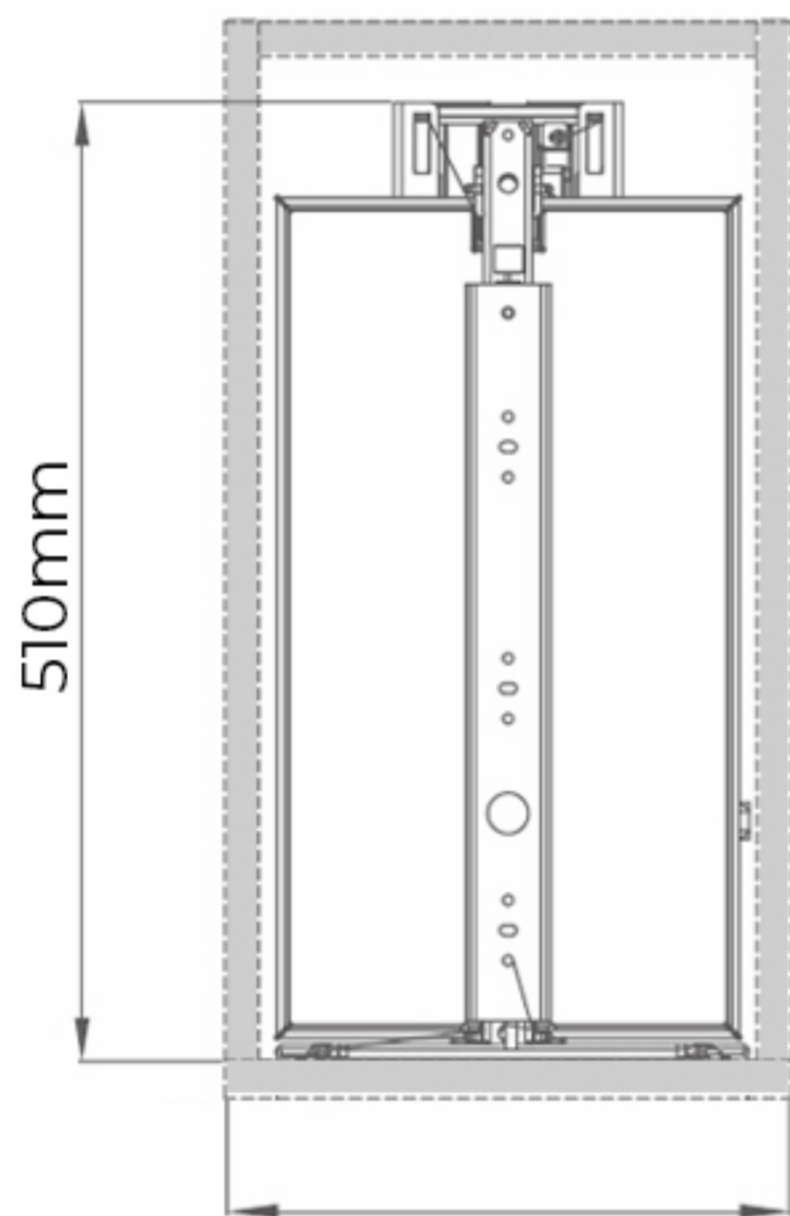

Adjustable height
1659-2059mm

CLOSED

300mm
(external)

See required minimum
cabinet dimensions in the
Specifications table.

PULLED OUT

450mm extension