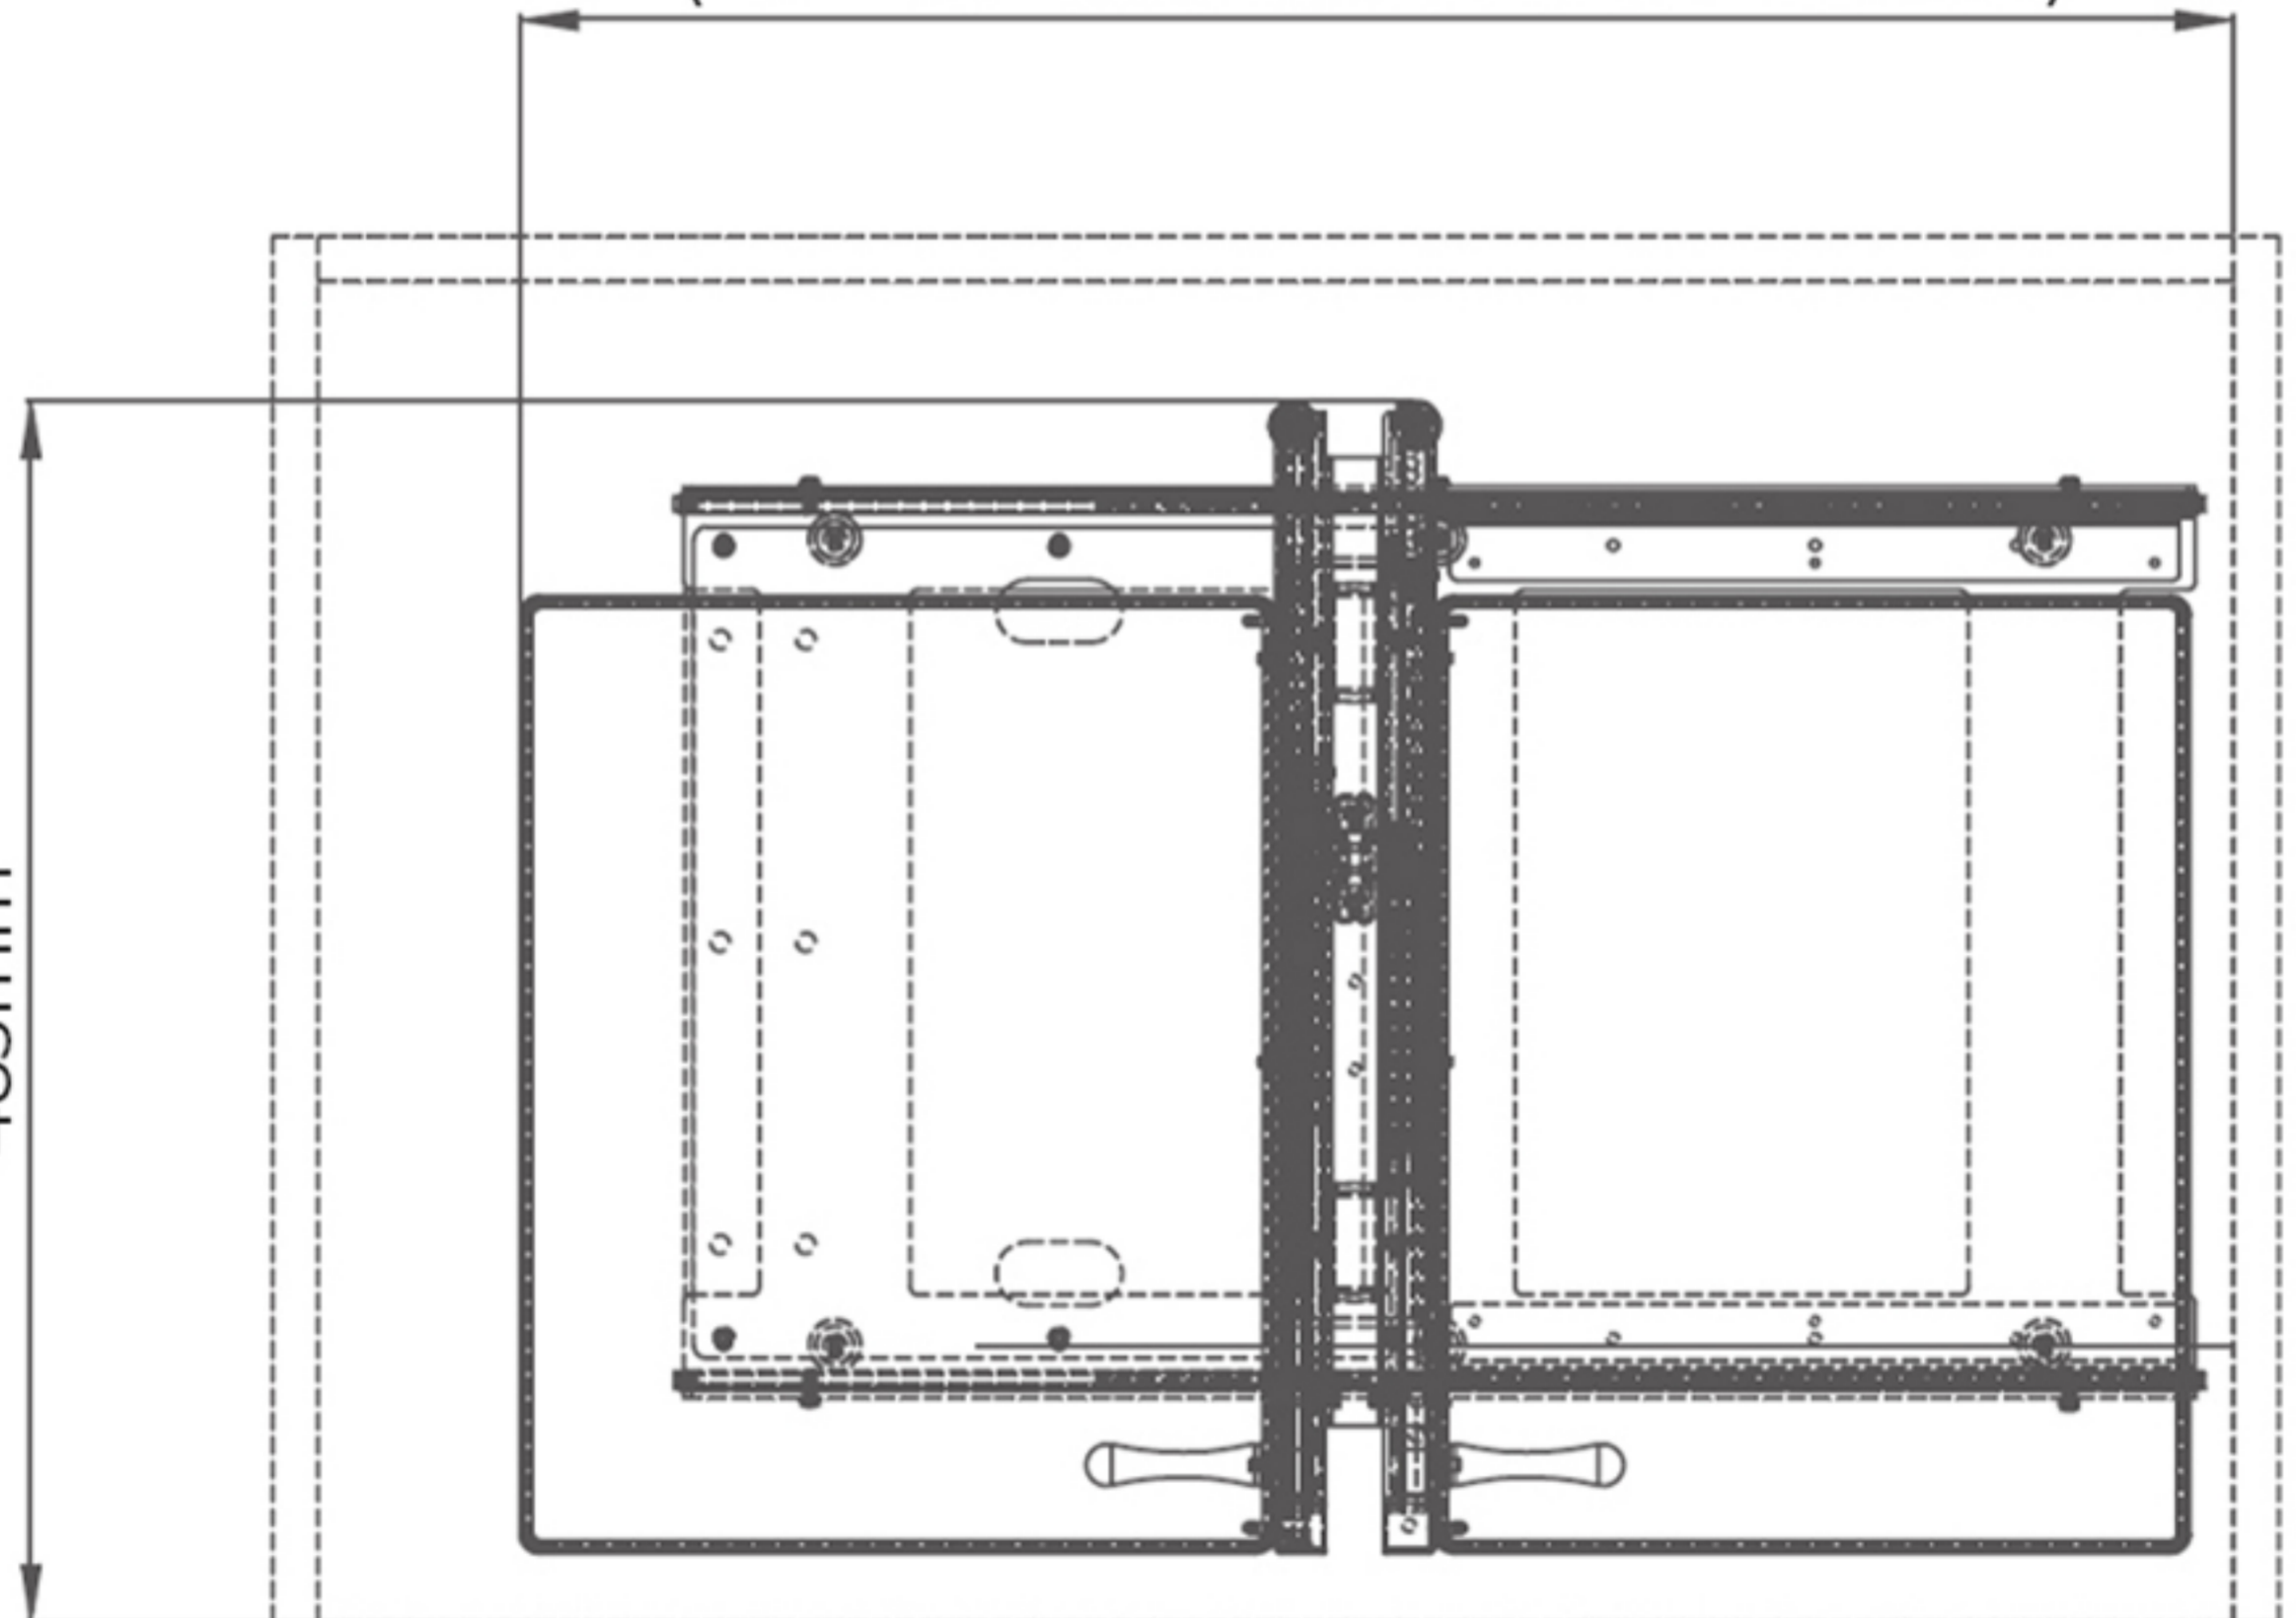

Unit height: 590mm

680mm
(External cabinet width: 800-900mm)

485mm

450mm
(Minimum door opening)