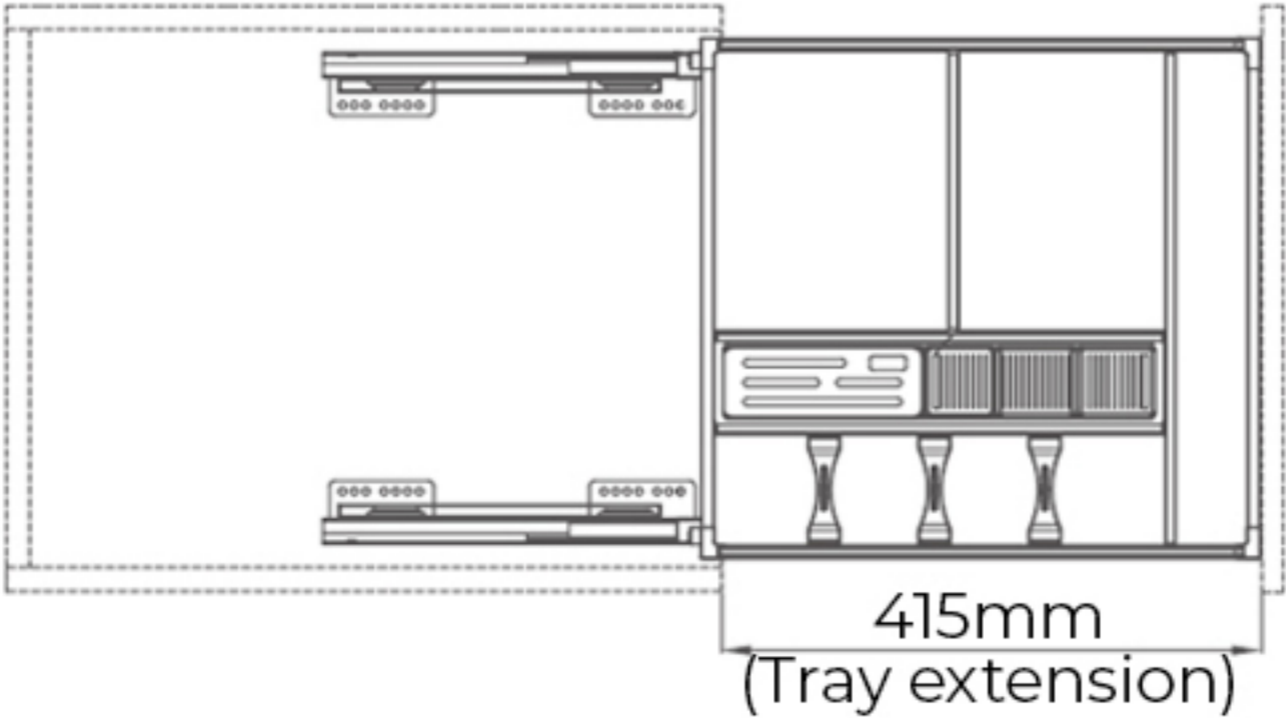

Suits 400mm-wide  
cupboard (external)

**TOP VIEW**

**FRONT VIEW**

415mm  
(Tray extension)