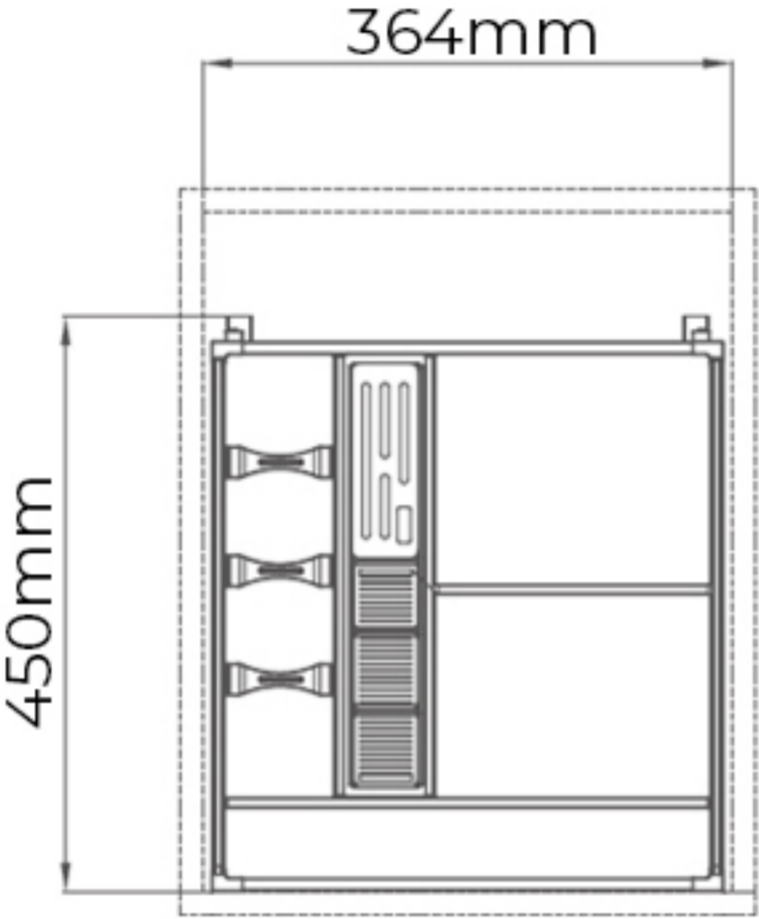

Suits 400mm-wide  
cupboard (external)

**TOP VIEW**

**FRONT VIEW**

415mm  
(Tray extension)