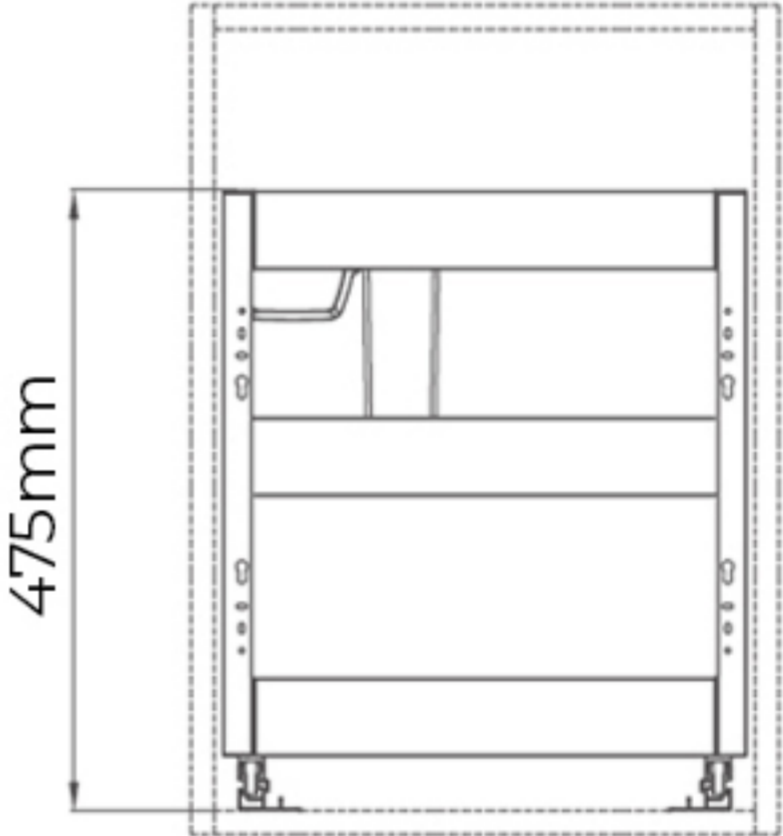

Suits 400mm-wide  
cupboard (external)

**TOP VIEW**

**FRONT VIEW**

415mm  
(Tray extension)