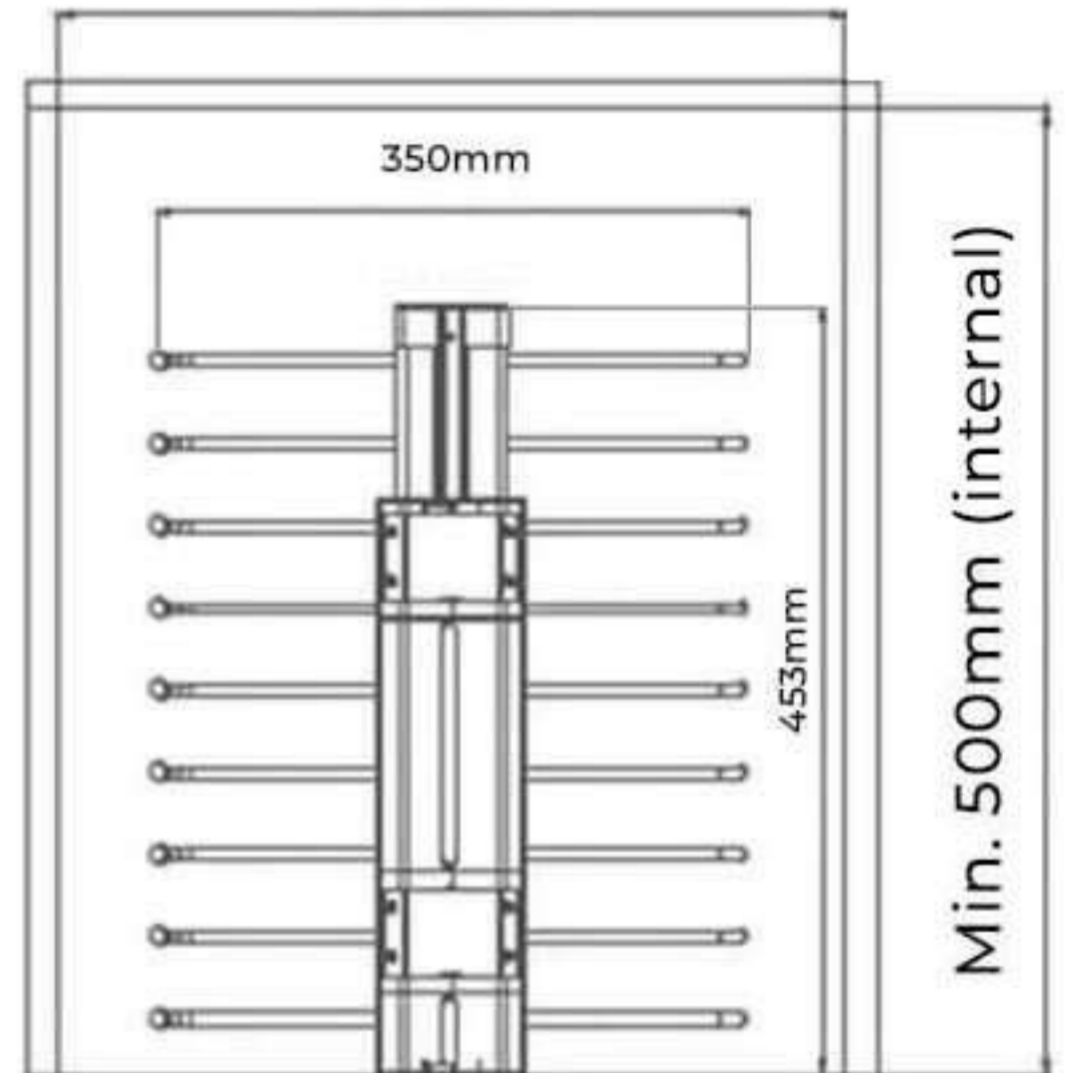

# DIMENSIONS

Min. 360mm (internal)

Min. 360mm (internal)

Can be pulled out fully