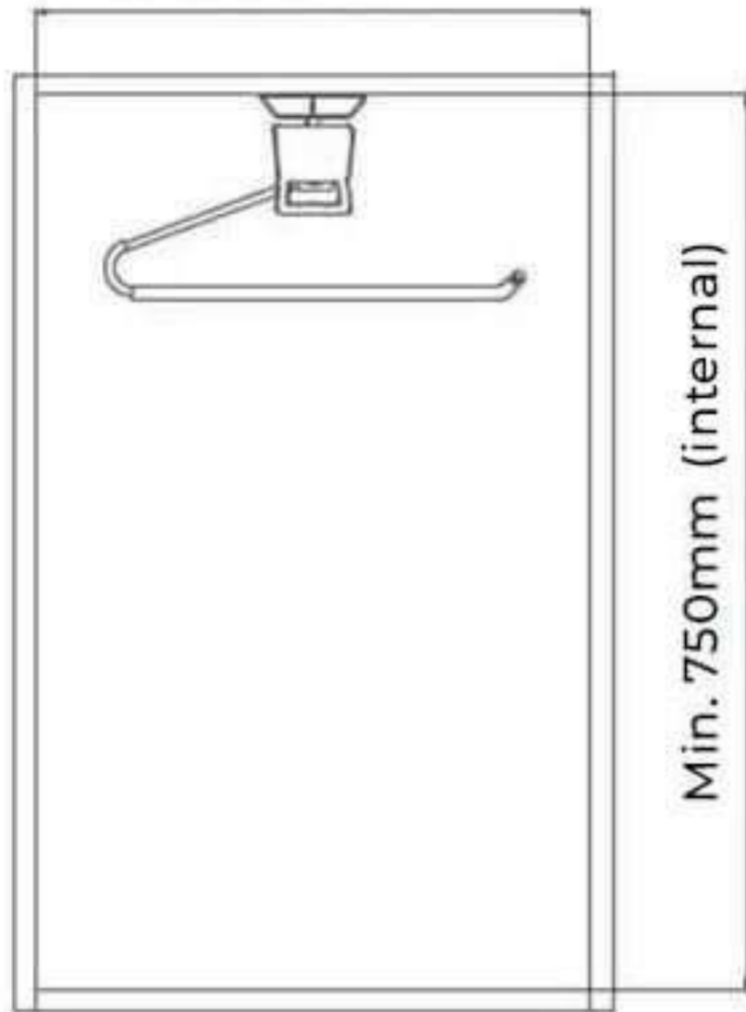

# DIMENSIONS

Min. 360mm (internal)

Min. 360mm (internal)

Can be pulled out fully