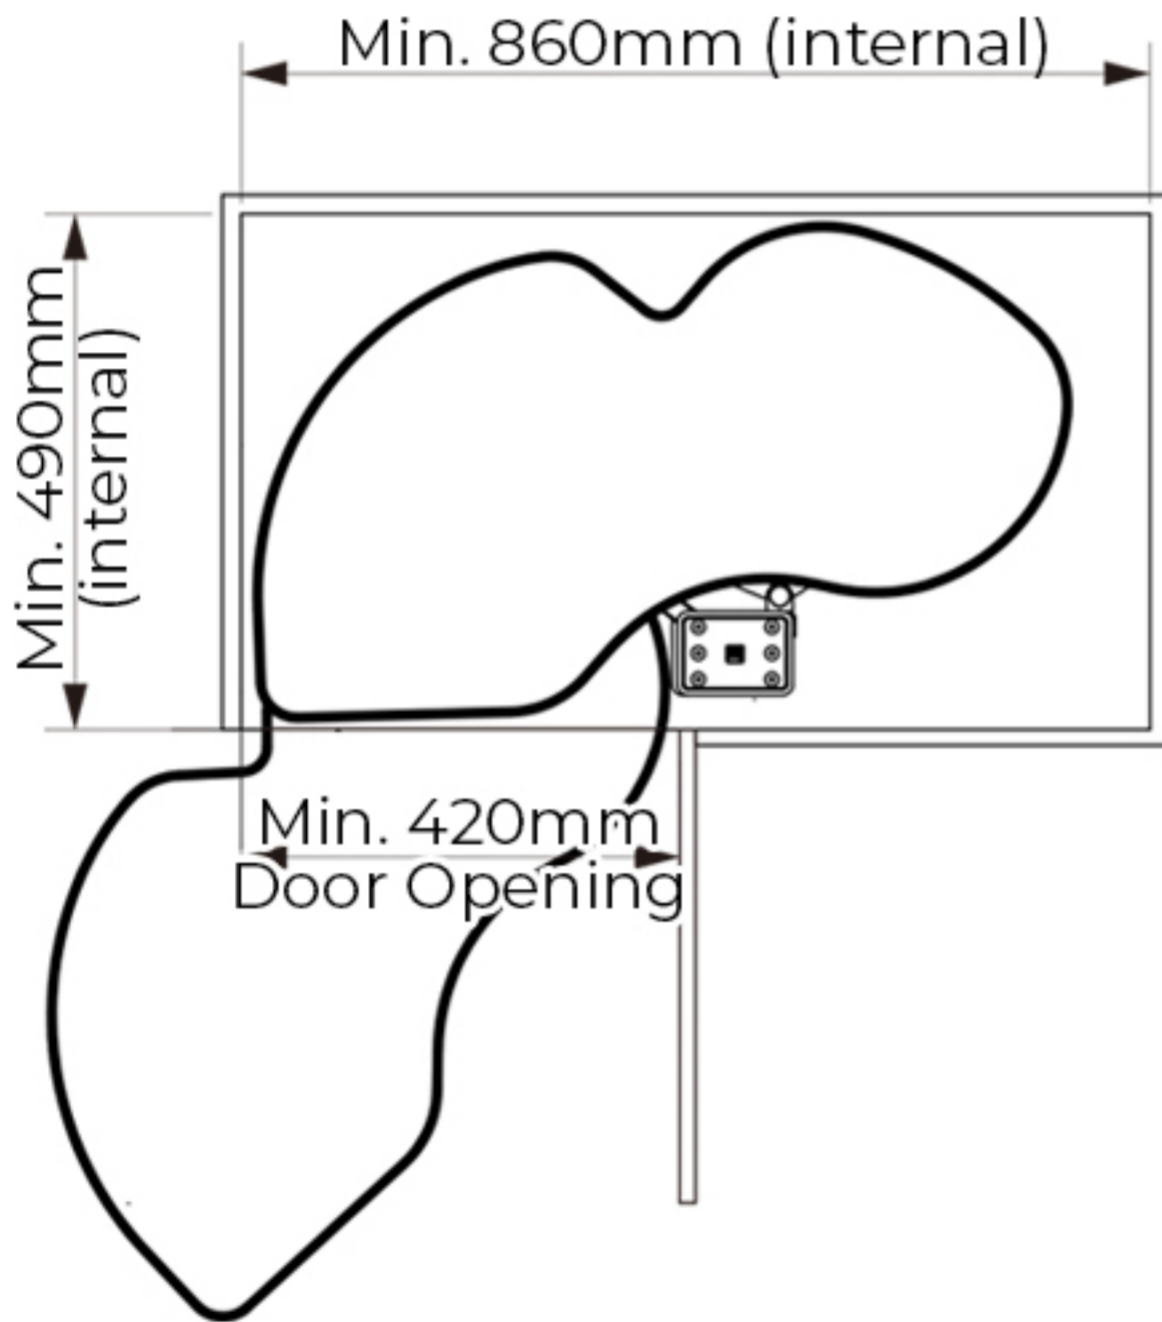

DIMENSIONS

Adjustable frame height
from 550mm to 660mm

LEFT OPENING

RIGHT OPENING