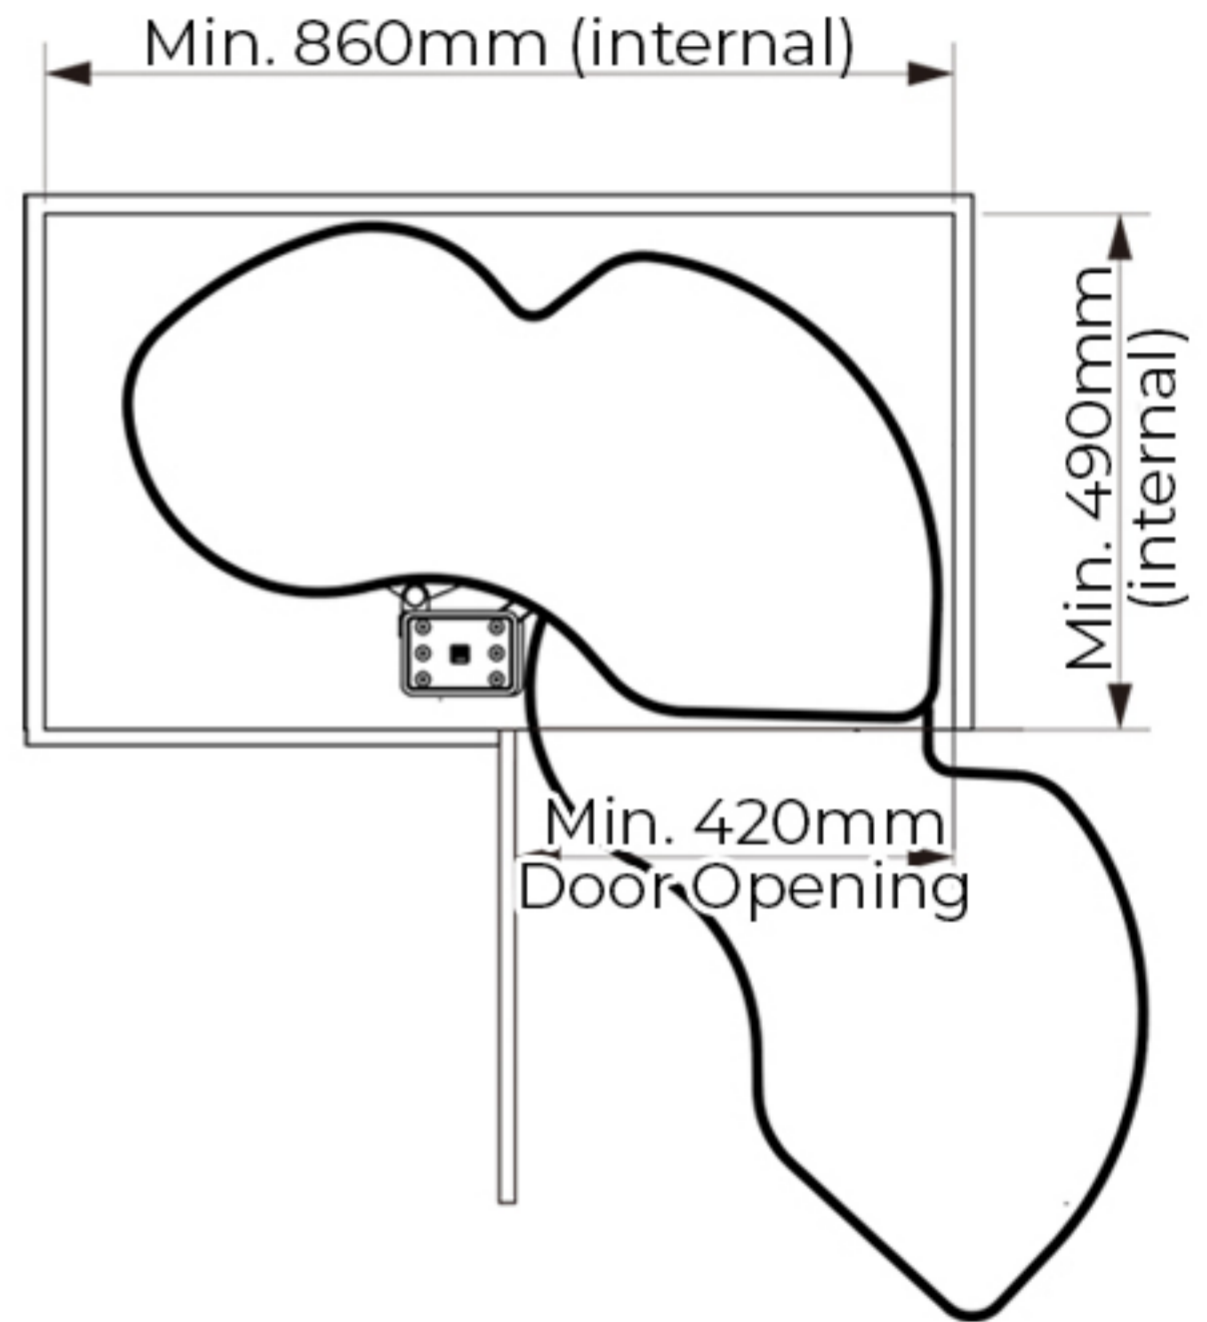

DIMENSIONS

Adjustable frame height
from 550mm to 660mm

LEFT OPENING

RIGHT OPENING