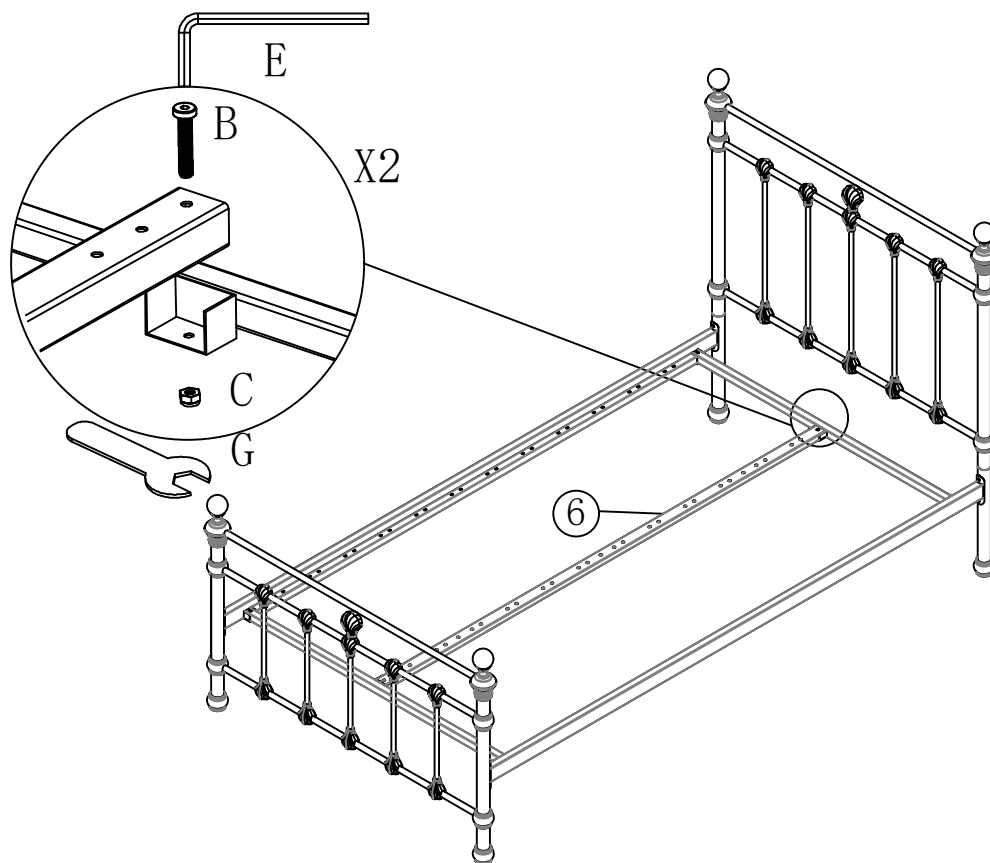

VALERIE KING SINGLE METAL BED ASSEMBLY INSTRUCTION

Warning

*These beds are for Adults use only
Not for babies / Toddler / Young children.*

Remarks: Two adults are required to assemble this bed.

<p>A</p>  <p>M8*20mm 8pcs</p>	<p>B</p>  <p>M6*35mm 9pcs</p>	<p>C</p>  <p>M6mm 6pcs</p>	<p>D</p>  <p>M6*16mm 4pcs</p>	<p>E</p>  <p>M4 1pc</p>	<p>F</p>  <p>M5 1pc</p>	<p>G</p>  <p>M6 1pc</p>	<p>H</p>  <p>24pcs</p>	<p>I</p>  <p>12pcs</p>	<p>J</p>  <p>∅16*6.5 3PCS</p>
--	--	---	--	--	--	---	---	---	--

STEP 1

STEP 2

STEP 3

STEP 4

STEP 5

STEP 6

STEP 7