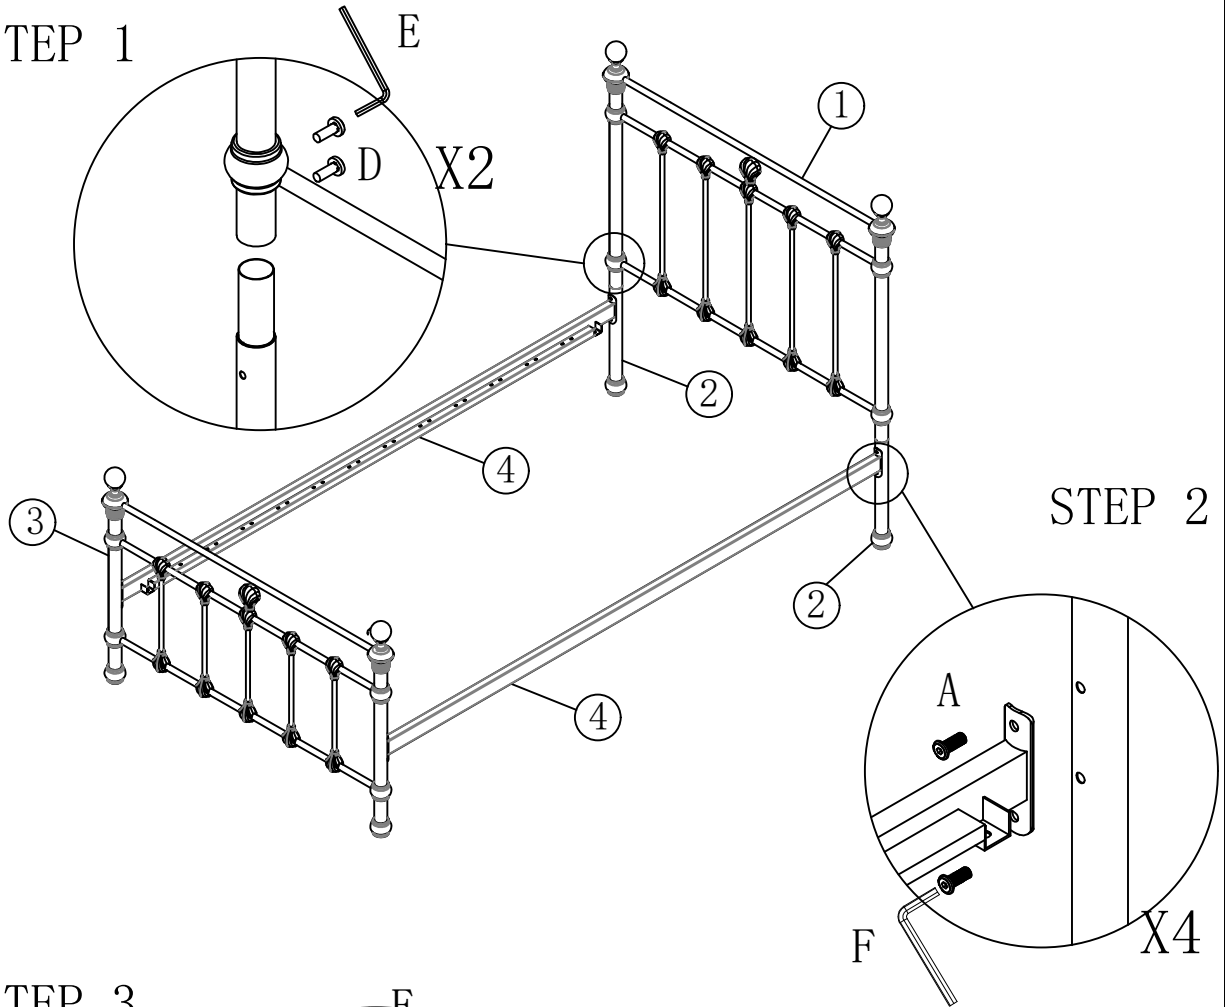

STEP 1

STEP 2

STEP 3