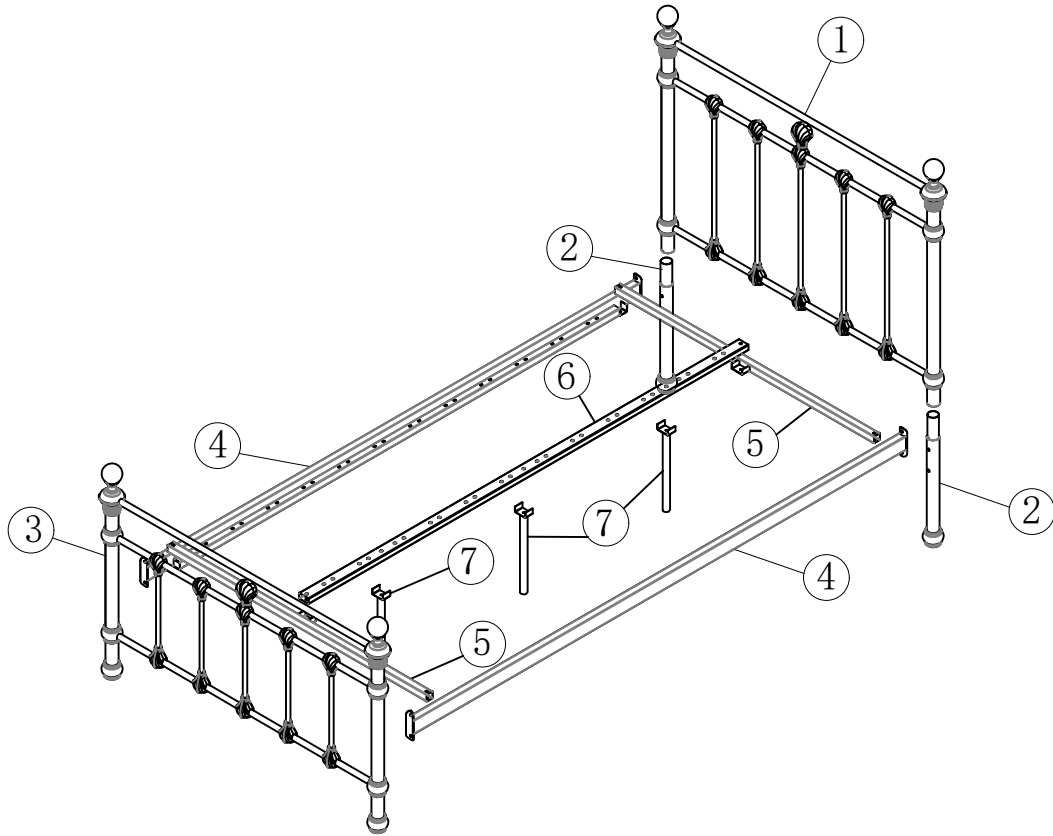

VALERIE KING SINGLE METAL BED ASSEMBLY INSTRUCTION

Warning

*These beds are for Adults use only
Not for babies / Toddler / Young children.*

Remarks: Two adults are required to assemble this bed.

<p>A</p>  <p>M8*20mm 8pcs</p>	<p>B</p>  <p>M6*35mm 9pcs</p>	<p>C</p>  <p>M6mm 6pcs</p>	<p>D</p>  <p>M6*16mm 4pcs</p>	<p>E</p>  <p>M4 1pc</p>	<p>F</p>  <p>M5 1pc</p>	<p>G</p>  <p>M6 1pc</p>	<p>H</p>  <p>24pcs</p>	<p>I</p>  <p>12pcs</p>	<p>J</p>  <p>∅16*6.5 3PCS</p>
--	--	---	--	--	--	---	---	---	--

STEP 1

STEP 2

STEP 3

STEP 4

STEP 5

STEP 6

STEP 7