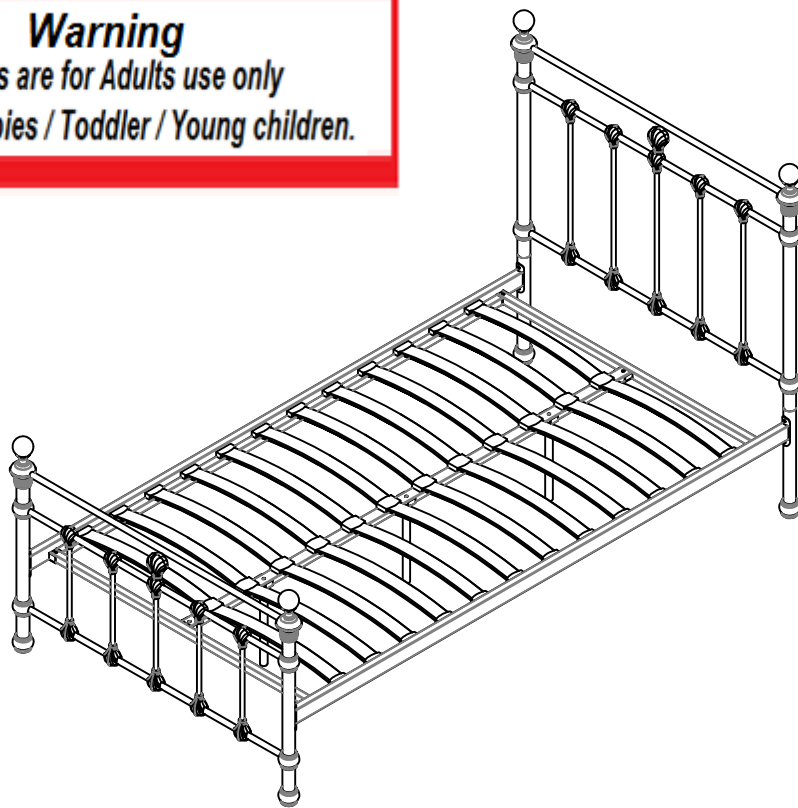

VALERIE KING SINGLE METAL BED ASSEMBLY INSTRUCTION

Warning

*These beds are for Adults use only
Not for babies / Toddler / Young children.*

Remarks: Two adults are required to assemble this bed.

<p>A</p>  <p>M8*20mm 8pcs</p>	<p>B</p>  <p>M6*35mm 9pcs</p>	<p>C</p>  <p>M6mm 6pcs</p>	<p>D</p>  <p>M6*16mm 4pcs</p>	<p>E</p>  <p>M4 1pc</p>	<p>F</p>  <p>M5 1pc</p>	<p>G</p>  <p>M6 1pc</p>	<p>H</p>  <p>24pcs</p>	<p>I</p>  <p>12pcs</p>	<p>J</p>  <p>∅16*6.5 3PCS</p>
--	--	---	--	--	--	---	---	---	--