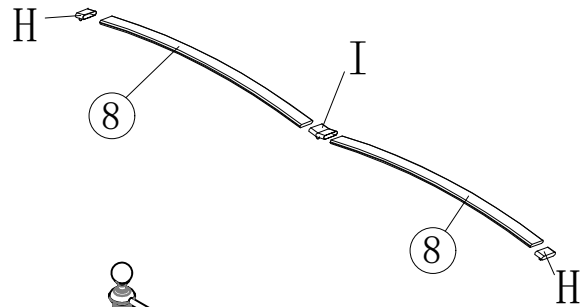

VALERIE KING SINGLE METAL BED ASSEMBLY INSTRUCTION

Warning

*These beds are for Adults use only
Not for babies / Toddler / Young children.*

Remarks: Two adults are required to assemble this bed.

<p>A</p>  <p>M8*20mm 8pcs</p>	<p>B</p>  <p>M6*35mm 9pcs</p>	<p>C</p>  <p>M6mm 6pcs</p>	<p>D</p>  <p>M6*16mm 4pcs</p>	<p>E</p>  <p>M4 1pc</p>	<p>F</p>  <p>M5 1pc</p>	<p>G</p>  <p>M6 1pc</p>	<p>H</p>  <p>24pcs</p>	<p>I</p>  <p>12pcs</p>	<p>J</p>  <p>∅16*6.5 3PCS</p>
--	--	---	--	--	--	---	---	---	--

STEP 1

STEP 2

STEP 3

STEP 4

STEP 5

STEP 6

STEP 7