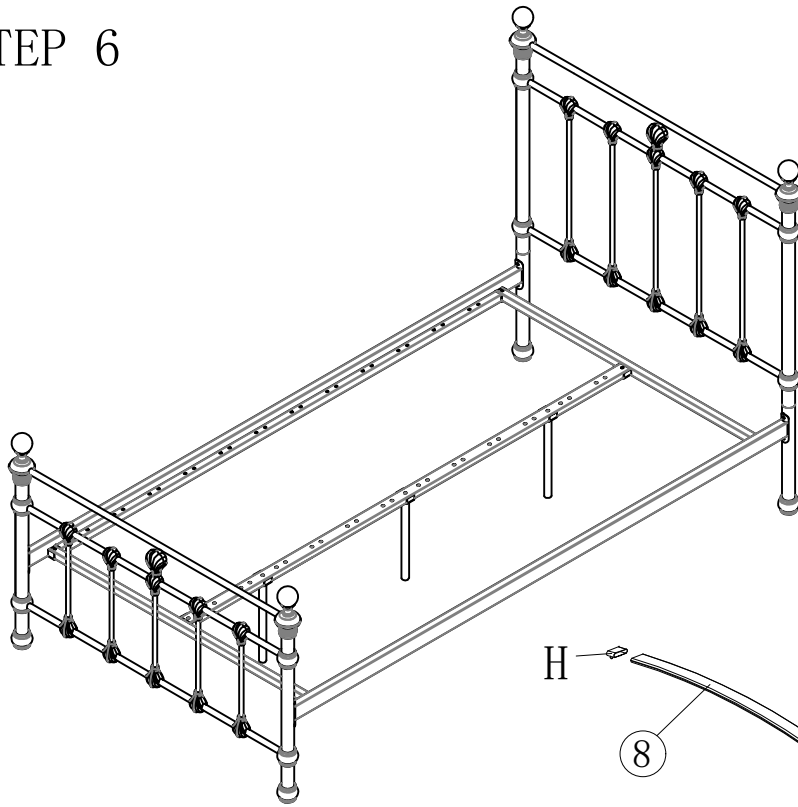

VALERIE KING SINGLE METAL BED ASSEMBLY INSTRUCTION

Warning

*These beds are for Adults use only
Not for babies / Toddler / Young children.*

Remarks: Two adults are required to assemble this bed.

<p>A</p>  <p>M8*20mm 8pcs</p>	<p>B</p>  <p>M6*35mm 9pcs</p>	<p>C</p>  <p>M6mm 6pcs</p>	<p>D</p>  <p>M6*16mm 4pcs</p>	<p>E</p>  <p>M4 1pc</p>	<p>F</p>  <p>M5 1pc</p>	<p>G</p>  <p>M6 1pc</p>	<p>H</p>  <p>24pcs</p>	<p>I</p>  <p>12pcs</p>	<p>J</p>  <p>∅16*6.5 3PCS</p>
--	--	---	--	--	--	---	---	---	--

STEP 1

STEP 2

STEP 3

STEP 4

STEP 5

STEP 6

STEP 7