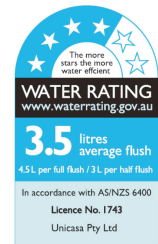

* Measured in Millimeters (mm)
 * Product dimension is for reference only.

Unique Design

Rimless

Soft-closing seat

Anti-bacterial

Vacuum Test Process

Minimum Water Consumption

Easy Installation

Ergonomic Sitting Posture

Product Information	
Model	RAUL66
Material	Vitreous China
Colour	High Gloss White
Overall Dimension	575x360x360 mm
Gross Weight	34.6 kg
Set Out	P-trap Only
Flushing System	Mercio Hygienic Rimless Flushing
Water Fitting	Cistern and button required (sold separately)
Water Efficiency	WELS 4 Star rated, 4.5L per full flush 3L per half flush
Seat	Quick release, soft-close, heavy duty UF seat
Package Included	Toilet Pan + UF Seat cover + p-trap (P-180) + Fitting kits
Warranty (T&C's Apply)	20 years replacement product / 1 year parts and labour
Cleaning & Care	Using a soft sponge or cloth for regular cleaning, wipe the product with warm soapy water, then rinse in clear water.