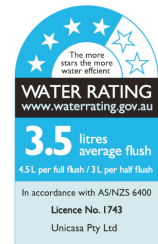

* Measured in Millimeters (mm)
 * Product dimension is for reference only.

Unique Design

Rimless

Soft-closing seat

Anti-bacterial

Vacuum Test Process

Minimum Water Consumption

Easy Installation

Ergonomic Sitting Posture

Product Information	
Model	ZARA99-MW
Material	Vitreous China
Colour	Matt White
Overall Dimension	580x360x430 mm
Gross Weight	36.0 kg
Set Out	S-trap 100-145mm (VB70), P-trap 180mm(P180)
Flushing System	Mercio Hygienic Rimless Flushing
Water Fitting	Cistern and button required (sold separately)
Water Efficiency	WELS 4 Star rated, 4.5L per full flush 3L per half flush
Seat	Quick release, soft-close, heavy duty UF seat
Package Included	Toilet Pan + UF Seat cover + S-trap(VB70) + Fitting kits
Warranty (T&C's Apply)	20 years replacement product / 1 year parts and labour
Cleaning & Care	Using a soft sponge or cloth for regular cleaning, wipe the product with warm soapy water, then rinse in clear water.