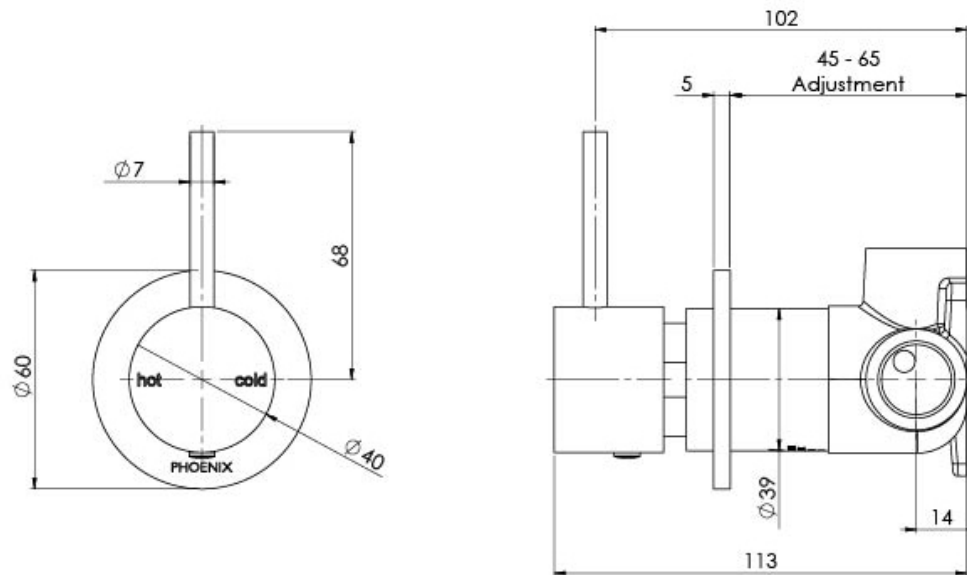

VIVID SLIMLINE UP

VIVID SLIMLINE UP SHOWER / WALL MIXER

SPECIFICATIONS

AVAILABLE IN

112-7800-30
Gun Metal

INFORMATION

Temperature Rating
1 - 75°C

Pressure Rating
150 - 500kPa

Please visit <https://www.phoenixtapware.com.au/warranty> to view the full warranty

While we aim to ensure the specifications shown are correct at time of printing, Phoenix Tapware reserves the right to make modifications without prior notice. Always use the physical product measurements for mark-ups and roughing-in as the line drawing shown may differ from the actual product over time. All measurements are shown in millimetres. Colours may vary from image shown.