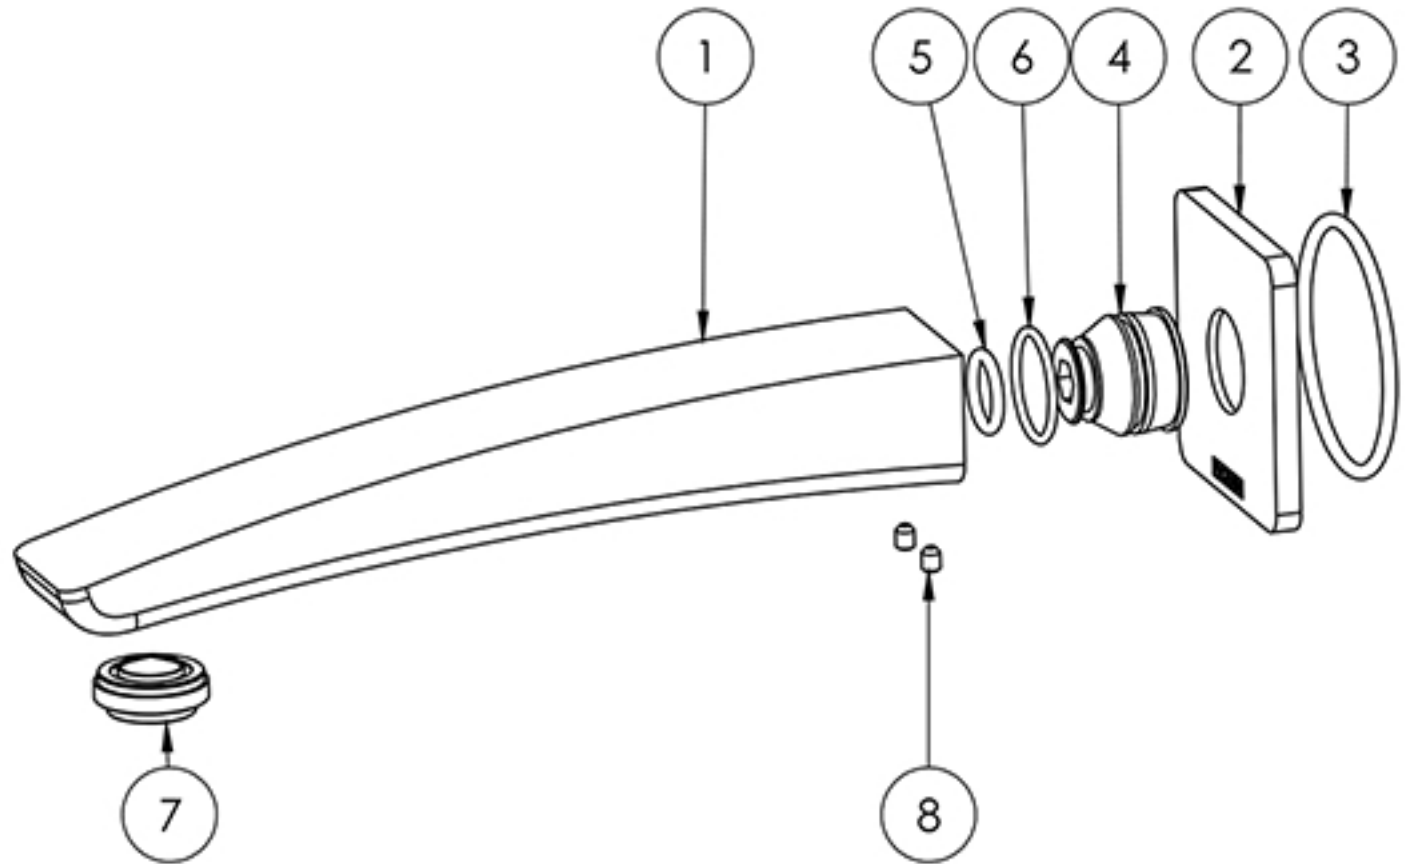

PARTS LIST

1. SPOUT 180MM
2. BACKPLATE
3. O-RING 50X3.0MM
4. G1/2" SPOUT ADAPTER
5. O-RING 13X2.6MM
6. O-RING 21X1.9MM
7. AERATOR
8. GRUB SCREW M4X5MM

MAINTENANCE AND CARE:

- All surfaces should be cleaned with mild liquid detergent or soap and water.
- Do not use cream cleaners or citrus based cleaning products, as they are abrasive.
- Use of unsuitable cleaning agents may damage the surface. Any damage caused in this way will not be covered by warranty.

PACKAGING INCLUDES

- 1 x Wall bath outlet 180mm
- 1 x Installation kit
- 1 x Installation instructions
- 1 x Warranty card