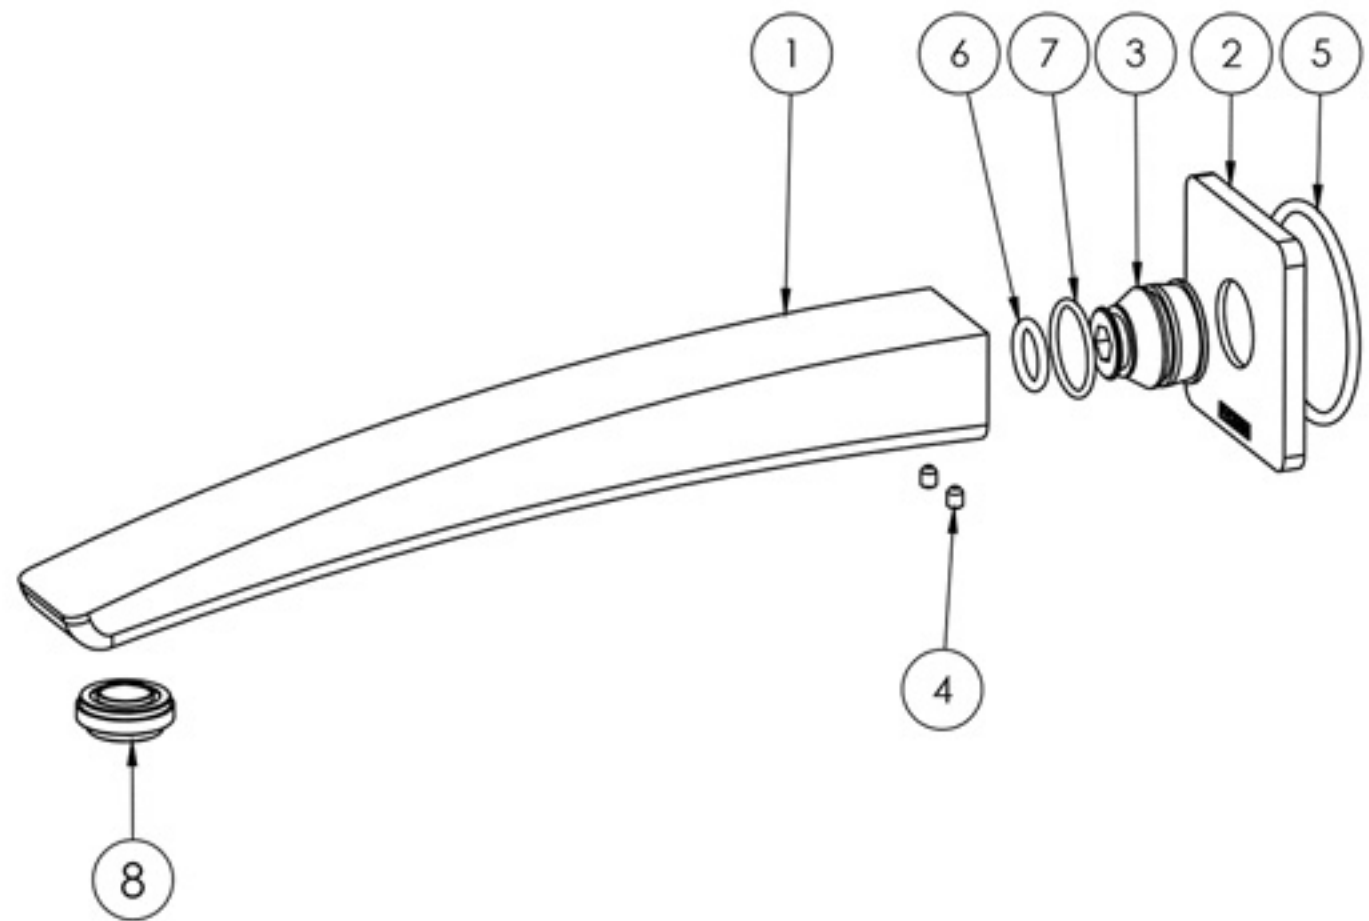

PARTS LIST

1. SPOUT 230MM
2. BACKPLATE
3. G1/2" SPOUT ADAPTER
4. GRUB SCREW M4X5MM
5. O-RING 50X3.0MM
6. O-RING 13X2.6MM
7. O-RING 21X1.9MM
8. AERATOR

MAINTENANCE AND CARE:

- All surfaces should be cleaned with mild liquid detergent or soap and water.
- Do not use cream cleaners or citrus based cleaning products, as they are abrasive.
- Use of unsuitable cleaning agents may damage the surface. Any damage caused in this way will not be covered by warranty.

PACKAGING INCLUDES

- 1 x Wall bath outlet 230mm
- 1 x Installation kit
- 1 x Installation instructions
- 1 x Warranty card