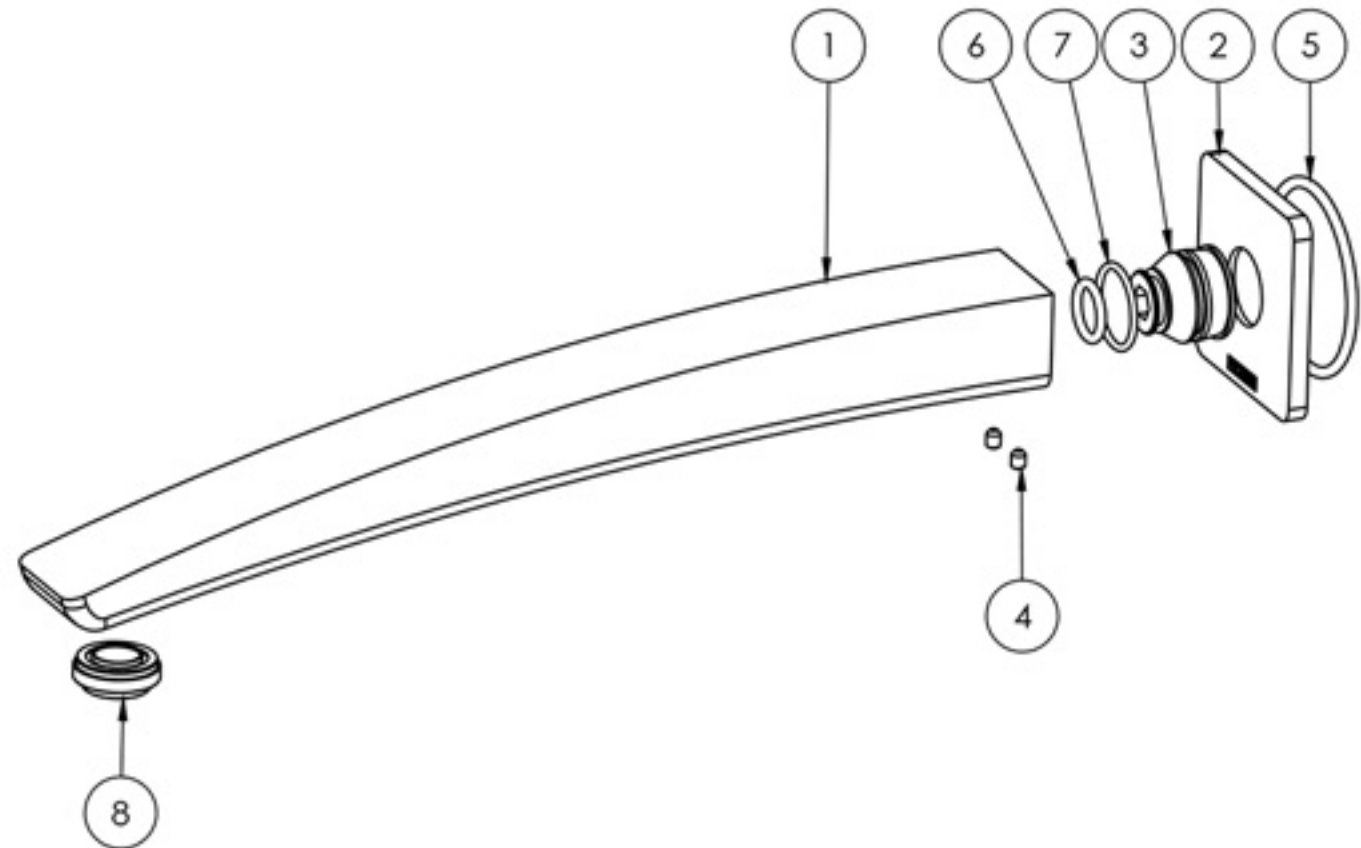

## PARTS LIST

---

1. SPOUT 280MM
2. BACKPLATE
3. G1/2" SPOUT ADAPTER
4. GRUB SCREW M4X5MM
5. O-RING 50X3.0MM
6. O-RING 13X2.6MM
7. O-RING 21X1.9MM
8. AERATOR

## PACKAGING INCLUDES

---

- 1 x Wall Bath Outlet 280mm
- 1 x Installation kit
- 1 x Installation instructions
- 1 x Warranty card