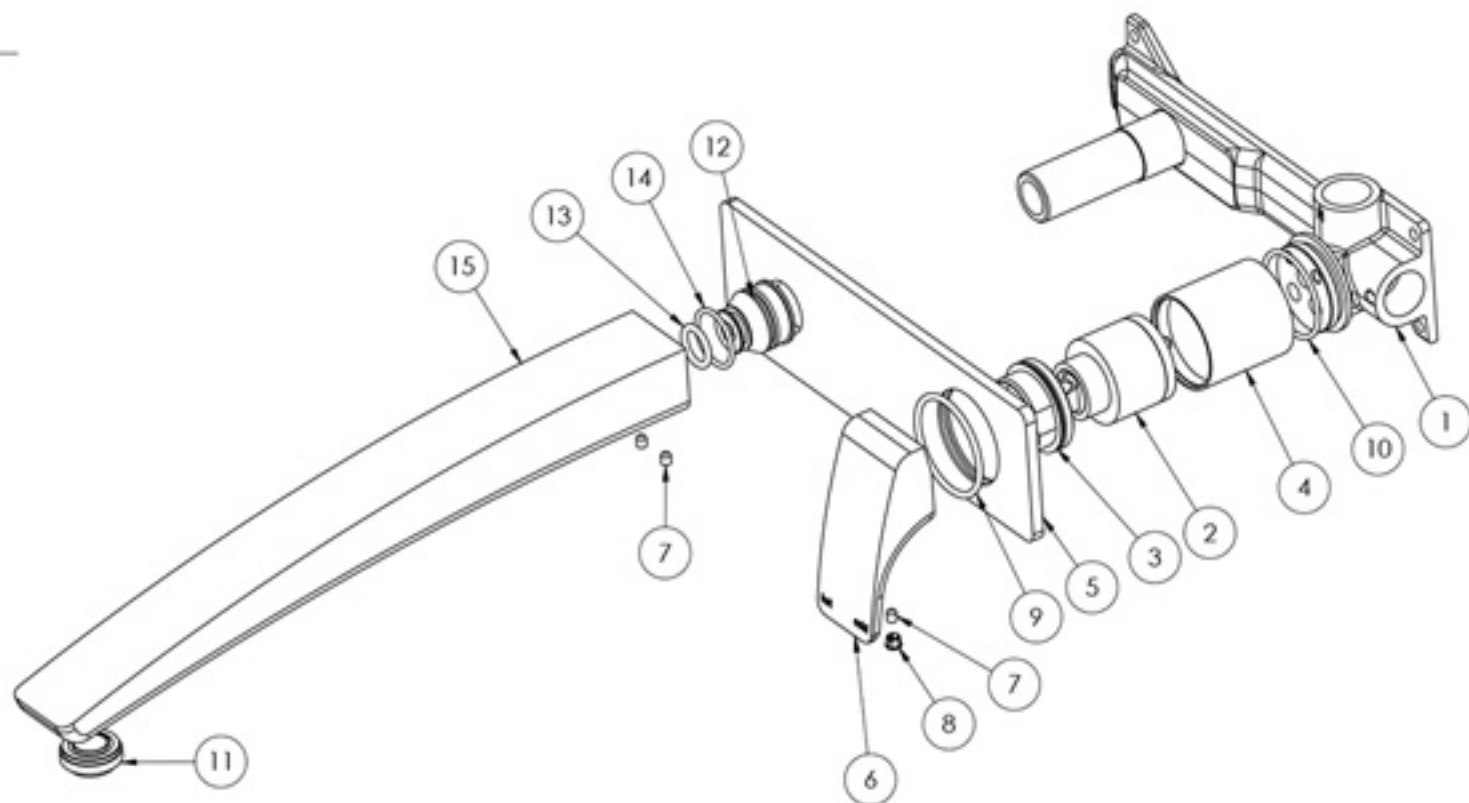

PARTS LIST

1. WALL MIXER BREACH
2. 35MM CARTRIDGE
3. LOCKNUT DOME
4. MIXER SLEEVE
5. BACK PLATE
6. MIXER HANDLE
7. GRUB SCREW M4X5
8. SCREW CAP
9. O-RING 38X2.5
10. O-RING 33X20
11. AERATOR
12. ADAPTOR
13. O-RING 13X2.6
14. O-RING 21X1.9
15. SPOUT

PACKAGING INCLUDES

- 1 x Wall bath set
- 1 x Mixer handle
- 1 x Back plate
- 1 x Installation kit
- 1 x Installation instructions
- 1 x Warranty card