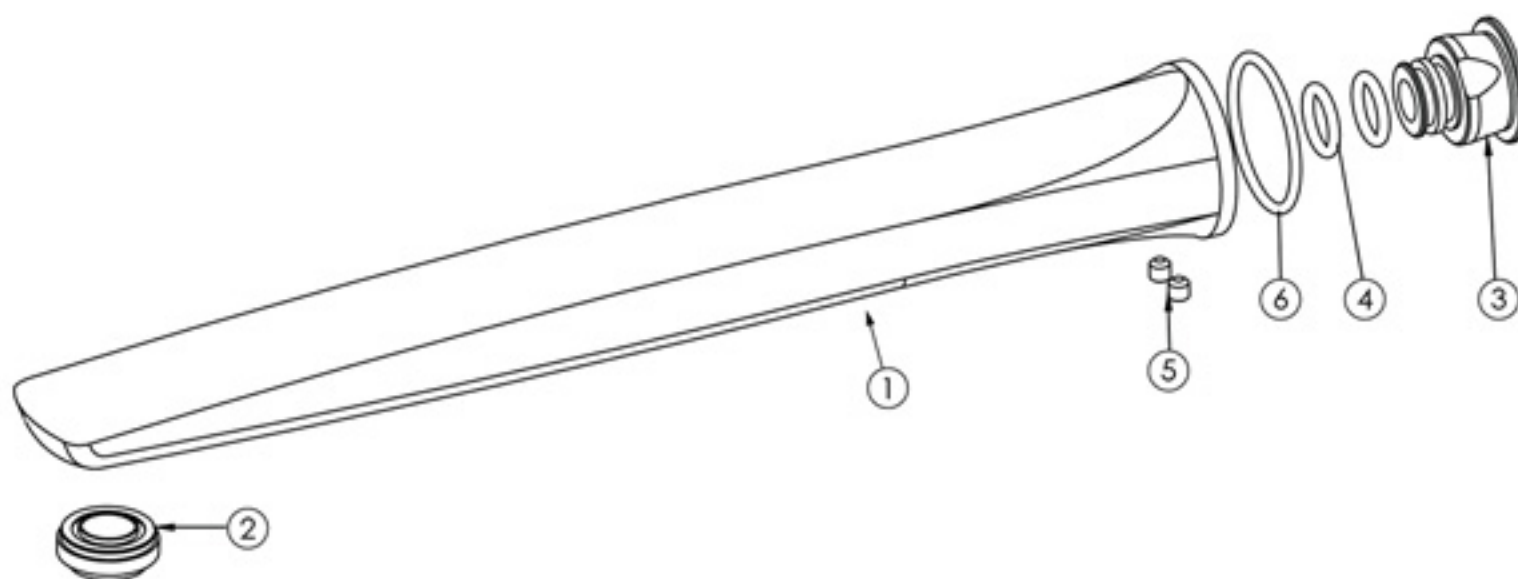

PARTS LIST

1. SPOUT 280MM
2. AERATOR MAX FLOW
3. SPOUT ADAPTER
4. O-RING 12.5X2.75MM
5. GRUB SCREW M5X5
6. O-RING 34X2.5MM

MAINTENANCE AND CARE:

- All surfaces should be cleaned with mild liquid detergent or soap and water.
- Do not use cream cleaners or citrus based cleaning products, as they are abrasive.
- Use of unsuitable cleaning agents may damage the surface. Any damage caused in this way will not be covered by warranty.

PACKAGING INCLUDES

- 1 x Wall bath outlet 280mm
- 1 x Installation kit
- 1 x Installation instructions
- 1 x Warranty card