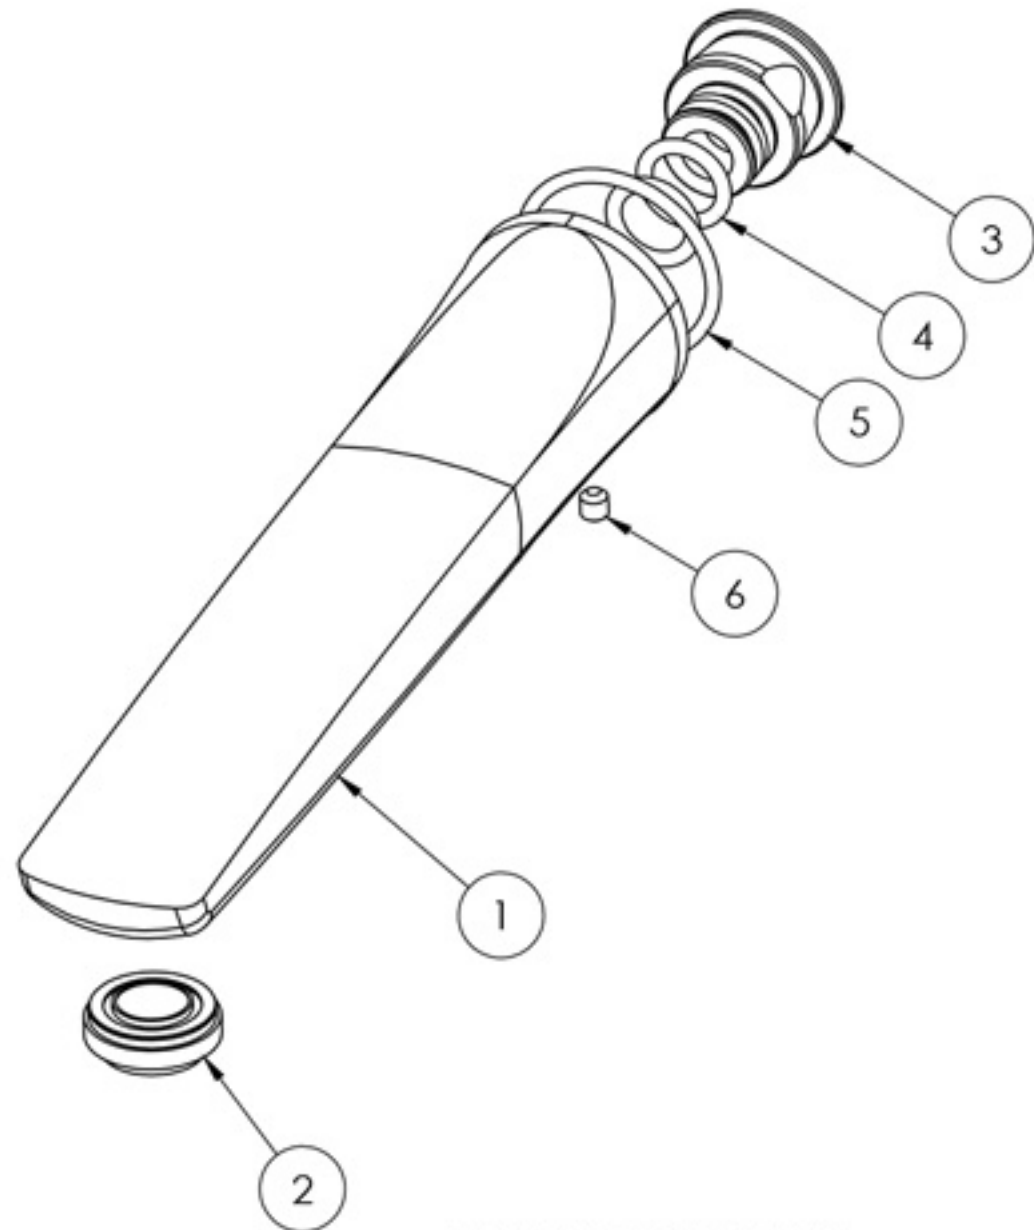

## PARTS LIST

1. WALL SPOUT 180MM
2. MAX FLOW AERATOR
3. G1/2" ADAPTER
4. O-RING
5. O-RING
6. GRUB SCREW M5X5