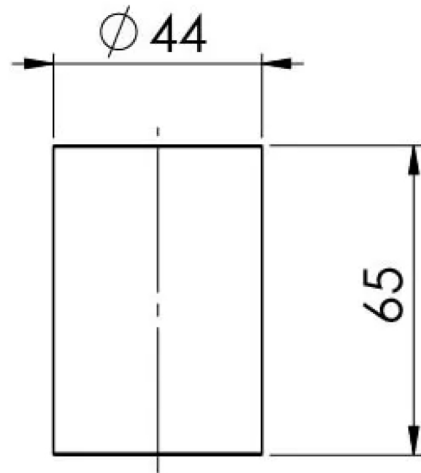

SPECIFICATIONS

AVAILABLE IN

150-7808-00
Chrome

150-7808-40
Brushed Nickel

150-7808-10
Matte Black

150-7808-12
Brushed Gold

INFORMATION

Temperature Rating
1 - 75°C