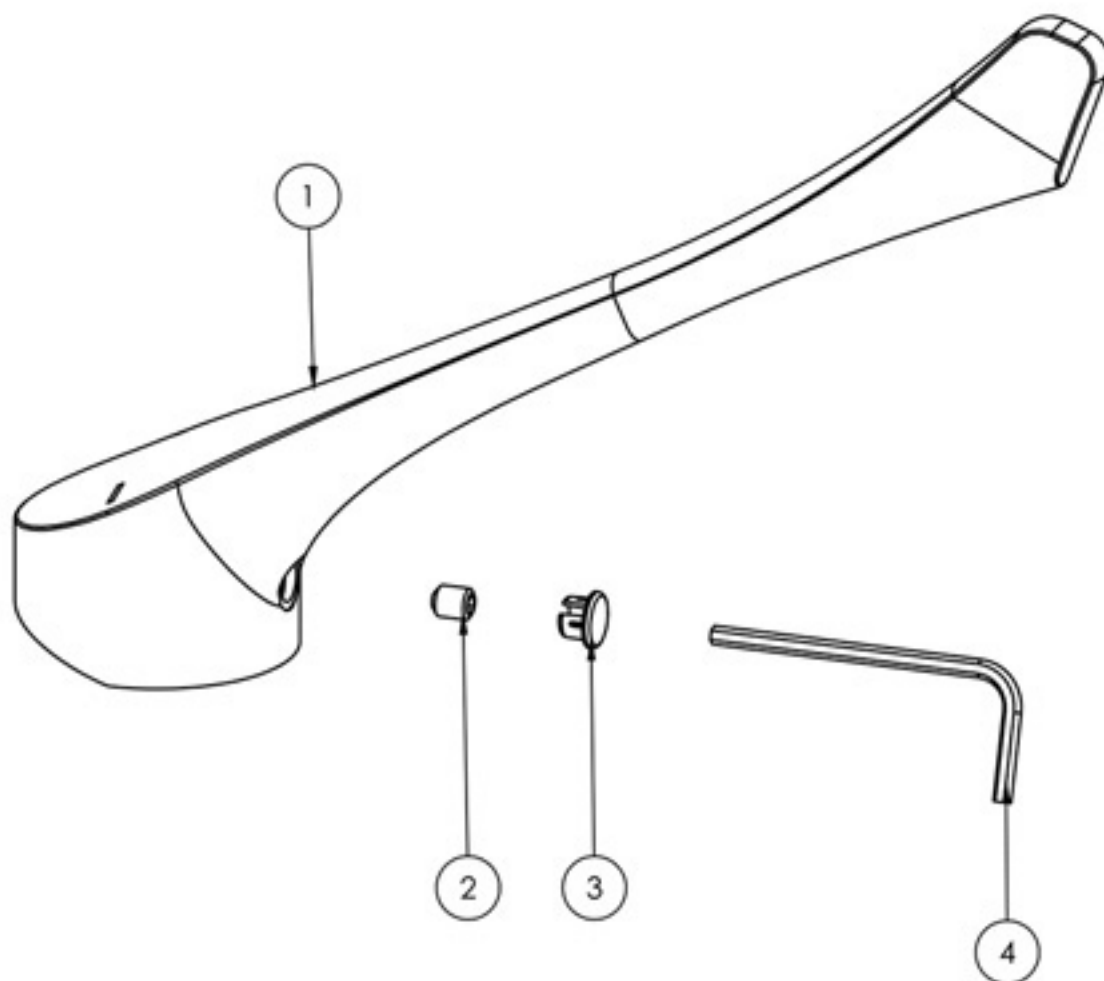

PARTS LIST

1. EXTENDED HANDLE BODY
2. GRUB SCREW M5X6
3. SCREW CAP
4. ALLEN KEY

MAINTENANCE AND CARE:

- All surfaces should be cleaned with mild liquid detergent or soap and water.
- Do not use cream cleaners or citrus based cleaning products, as they are abrasive.
- Use of unsuitable cleaning agents may damage the surface. Any damage caused in this way will not be covered by warranty.