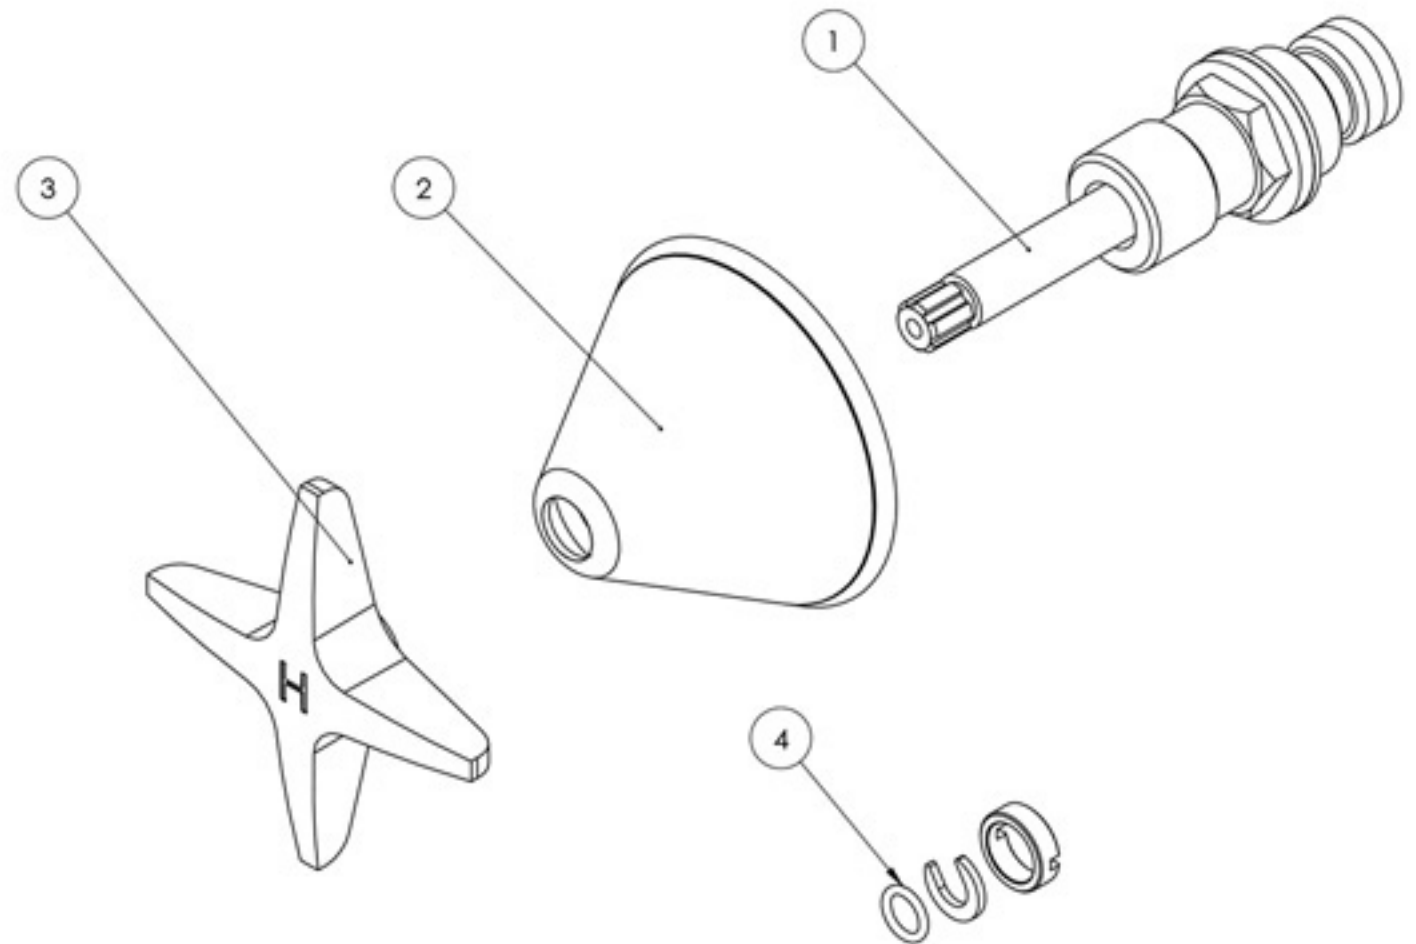

PARTS LIST

1. SPINDLE
2. WALL TAP FLANGE
3. HANDLE
4. ANTI-VANDAL ASSEMBLY KIT

MAINTENANCE AND CARE:

- All surfaces should be cleaned with mild liquid detergent or soap and water.
- Do not use cream cleaners or citrus based cleaning products, as they are abrasive.
- Use of unsuitable cleaning agents may damage the surface. Any damage caused in this way will not be covered by warranty.